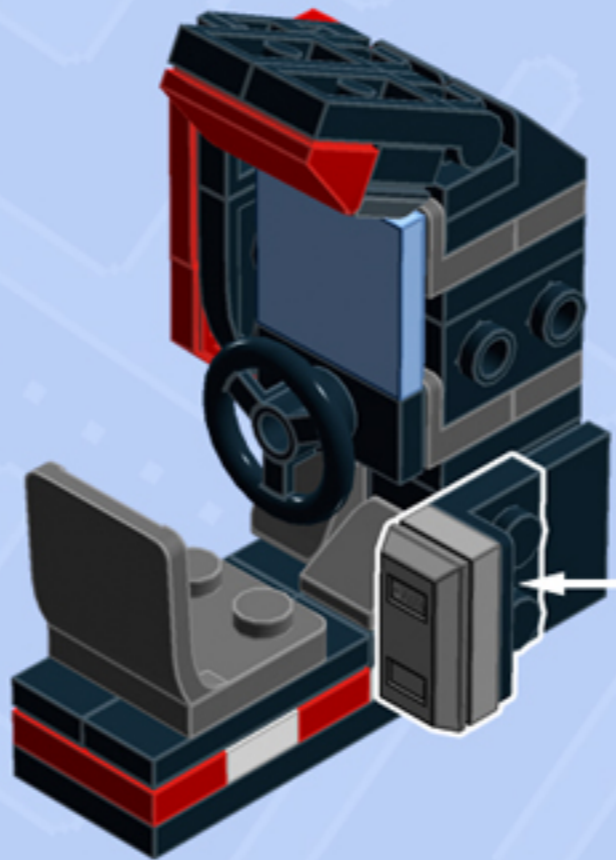

MODULAR Arcade

ARCADE RACER

A LEGO® project by Chris McVeigh
chrismcveigh.com

• RED •

Element ID	Color	Description	Quantity
6020193	Black	Angular Plate 1.5 Bot. 1X2 1/2	1
4558954	Black	Brick 1X1 W. 1 Knob	1
6187572	Black	Brick 1X1, W/ 2 Knobs, Corner	1
6138173	Black	Brick 1X2 W. 2 Knobs	3
307026	Black	Flat Tile 1X1	1
306926	Black	Flat Tile 1X2	1
6156991	Black	Gold Ingot	1
6141554	Black	Left Plate 2X2 27 Deg	1
302426	Black	Plate 1X1	1
6066102	Black	Plate 1X1 W. Up Right Holder	2
302326	Black	Plate 1X2	1
6092585	Black	Plate 1X2 W. 1 Knob	1

Element ID	Color	Description	Quantity
4515368	Black	Plate 1X2 W/Shaft Ø3.2	2
6199908	Black	Plate 1X3 W/ 2 Knobs	2
302226	Black	Plate 2X2	2
6192346	Black	Plate 2X2, W/ Reduced Knobs	1
6052126	Black	Plate 2X2X2/3 W. 2. Hor. Knob	1
379526	Black	Plate 2X6	1
4227392	Black	Plate 3X3, 1/4 Circle	2
6141556	Black	Right Plate 2X2 27Deg	1
6069000	Black	Roof Tile 1X2 45° W 1/3 Plate	2
4153044	Black	Stee.Wheel Ø16 F/Console 2X2	1
306921	Bright Red	Flat Tile 1X2	4
302321	Bright Red	Plate 1X2	2

Element ID	Color	Description	Quantity
4651524	Bright Red	Roof Tile 1X2X2/3, Abs	1
6217194	Bright Red	Tile 2X2, Deg. 90, W/ Deg. 45 Cut	4
6000606	Dark Stone Grey	Angular Plate 1.5 Bot. 1X2 1/2	2
4211063	Dark Stone Grey	Plate 1X2	3
4504378	Dark Stone Grey	Roof Tile 1X1X2/3	2
4524930	Dark Stone Grey	Seat 2X2X2	1
6162894	Light Royal Blue	Flat Tile 2X2	1
4211413	Medium Stone Grey	Flat Tile 2X2	1
6134378	Medium Stone Grey	Gold Ingot	1
4211398	Medium Stone Grey	Plate 1X2	1
6172366	White	1/4 Circle Tile 1X1	4
302301	White	Plate 1X2	2

* Optional Medium Stone Grey 2x2 Tile can be used for alternate display color.

Connect to Wall Unit 4x8!

*Wall Unit 4x8 building guide available separately.
Configure the floor as shown to correctly seat Arcade Racer.*