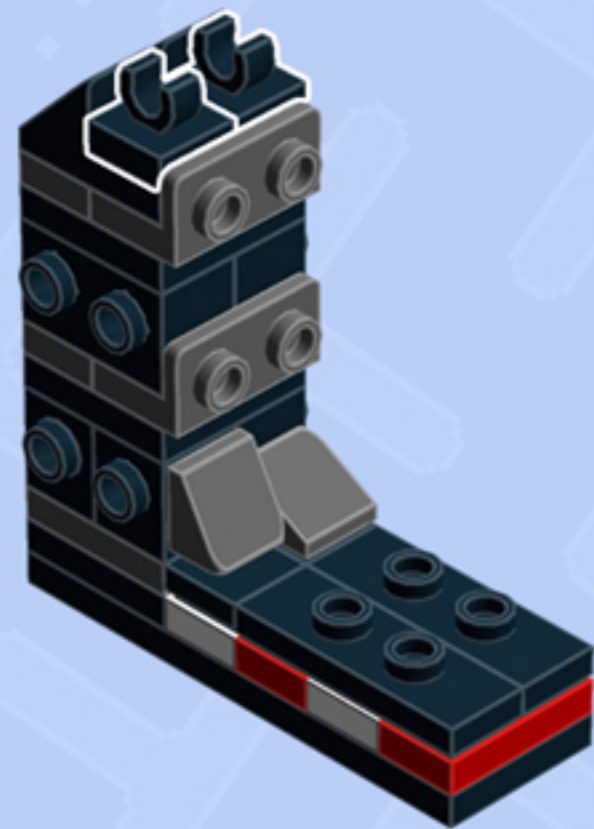

MODULAR Arcade

ARCADE RACER

A LEGO® project by Chris McVeigh
chrismcveigh.com

• RED •

Element ID	Color	Description	Quantity
6020193	Black	Angular Plate 1.5 Bot. 1X2 1/2	1
4558954	Black	Brick 1X1 W. 1 Knob	1
6187572	Black	Brick 1X1, W/ 2 Knobs, Corner	1
6138173	Black	Brick 1X2 W. 2 Knobs	3
307026	Black	Flat Tile 1X1	1
306926	Black	Flat Tile 1X2	1
6156991	Black	Gold Ingot	1
6141554	Black	Left Plate 2X2 27 Deg	1
302426	Black	Plate 1X1	1
6066102	Black	Plate 1X1 W. Up Right Holder	2
302326	Black	Plate 1X2	1
6092585	Black	Plate 1X2 W. 1 Knob	1

Element ID	Color	Description	Quantity
4515368	Black	Plate 1X2 W/Shaft Ø3.2	2
6199908	Black	Plate 1X3 W/ 2 Knobs	2
302226	Black	Plate 2X2	2
6192346	Black	Plate 2X2, W/ Reduced Knobs	1
6052126	Black	Plate 2X2X2/3 W. 2. Hor. Knob	1
379526	Black	Plate 2X6	1
4227392	Black	Plate 3X3, 1/4 Circle	2
6141556	Black	Right Plate 2X2 27Deg	1
6069000	Black	Roof Tile 1X2 45° W 1/3 Plate	2
4153044	Black	Stee.Wheel Ø16 F/Console 2X2	1
306921	Bright Red	Flat Tile 1X2	4
302321	Bright Red	Plate 1X2	2

Element ID	Color	Description	Quantity
4651524	Bright Red	Roof Tile 1X2X2/3, Abs	1
6217194	Bright Red	Tile 2X2, Deg. 90, W/ Deg. 45 Cut	4
6000606	Dark Stone Grey	Angular Plate 1.5 Bot. 1X2 1/2	2
4211063	Dark Stone Grey	Plate 1X2	3
4504378	Dark Stone Grey	Roof Tile 1X1X2/3	2
4524930	Dark Stone Grey	Seat 2X2X2	1
6162894	Light Royal Blue	Flat Tile 2X2	1
4211413	Medium Stone Grey	Flat Tile 2X2	1
6134378	Medium Stone Grey	Gold Ingot	1
4211398	Medium Stone Grey	Plate 1X2	1
6172366	White	1/4 Circle Tile 1X1	4
302301	White	Plate 1X2	2

* Optional Medium Stone Grey 2x2 Tile can be used for alternate display color.

Connect to Wall Unit 4x8!

*Wall Unit 4x8 building guide available separately.
Configure the floor as shown to correctly seat Arcade Racer.*