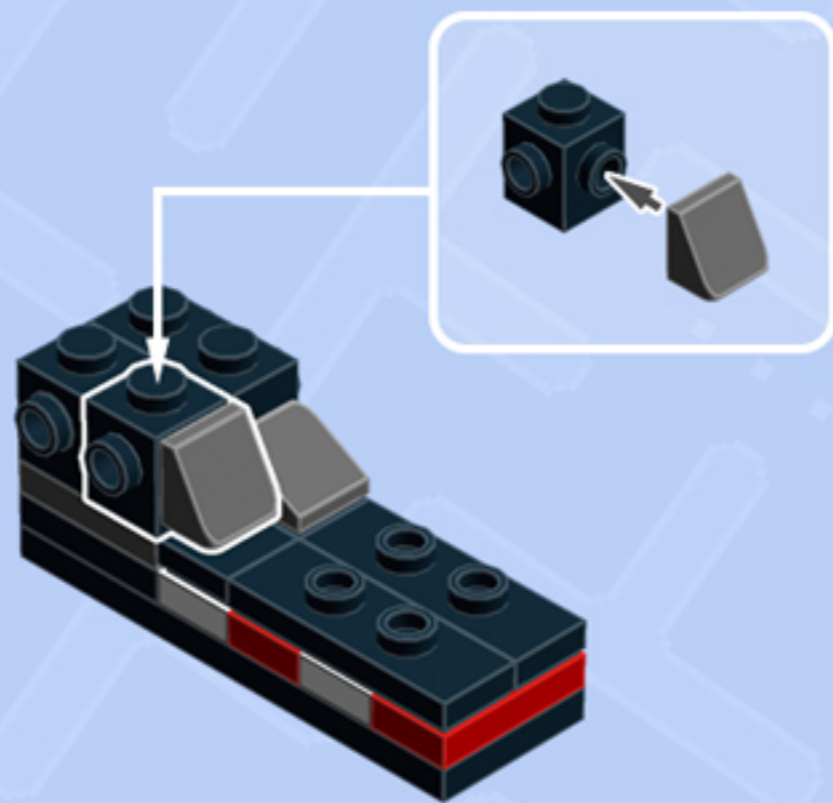

MODULAR Arcade

ARCADE RACER

A LEGO® project by Chris McVeigh
chrismcveigh.com

• RED •

Element ID	Color	Description	Quantity
6020193	Black	Angular Plate 1.5 Bot. 1X2 1/2	1
4558954	Black	Brick 1X1 W. 1 Knob	1
6187572	Black	Brick 1X1, W/ 2 Knobs, Corner	1
6138173	Black	Brick 1X2 W. 2 Knobs	3
307026	Black	Flat Tile 1X1	1
306926	Black	Flat Tile 1X2	1
6156991	Black	Gold Ingot	1
6141554	Black	Left Plate 2X2 27 Deg	1
302426	Black	Plate 1X1	1
6066102	Black	Plate 1X1 W. Up Right Holder	2
302326	Black	Plate 1X2	1
6092585	Black	Plate 1X2 W. 1 Knob	1

Element ID	Color	Description	Quantity
4515368	Black	Plate 1X2 W/Shaft Ø3.2	2
6199908	Black	Plate 1X3 W/ 2 Knobs	2
302226	Black	Plate 2X2	2
6192346	Black	Plate 2X2, W/ Reduced Knobs	1
6052126	Black	Plate 2X2X2/3 W. 2. Hor. Knob	1
379526	Black	Plate 2X6	1
4227392	Black	Plate 3X3, 1/4 Circle	2
6141556	Black	Right Plate 2X2 27Deg	1
6069000	Black	Roof Tile 1X2 45° W 1/3 Plate	2
4153044	Black	Stee.Wheel Ø16 F/Console 2X2	1
306921	Bright Red	Flat Tile 1X2	4
302321	Bright Red	Plate 1X2	2

Element ID	Color	Description	Quantity
4651524	Bright Red	Roof Tile 1X2X2/3, Abs	1
6217194	Bright Red	Tile 2X2, Deg. 90, W/ Deg. 45 Cut	4
6000606	Dark Stone Grey	Angular Plate 1.5 Bot. 1X2 1/2	2
4211063	Dark Stone Grey	Plate 1X2	3
4504378	Dark Stone Grey	Roof Tile 1X1X2/3	2
4524930	Dark Stone Grey	Seat 2X2X2	1
6162894	Light Royal Blue	Flat Tile 2X2	1
4211413	Medium Stone Grey	Flat Tile 2X2	1
6134378	Medium Stone Grey	Gold Ingot	1
4211398	Medium Stone Grey	Plate 1X2	1
6172366	White	1/4 Circle Tile 1X1	4
302301	White	Plate 1X2	2

* Optional Medium Stone Grey 2x2 Tile can be used for alternate display color.

Connect to Wall Unit 4x8!

*Wall Unit 4x8 building guide available separately.
Configure the floor as shown to correctly seat Arcade Racer.*