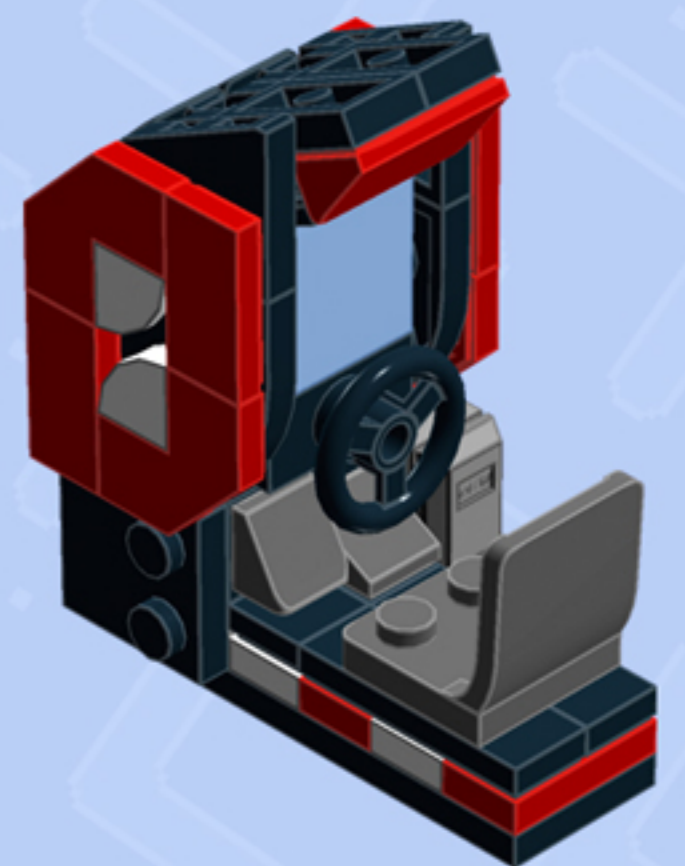

MODULAR Arcade

ARCADE RACER

A LEGO® project by Chris McVeigh
chrismcveigh.com

• RED •

Element ID	Color	Description	Quantity
6020193	Black	Angular Plate 1.5 Bot. 1X2 1/2	1
4558954	Black	Brick 1X1 W. 1 Knob	1
6187572	Black	Brick 1X1, W/ 2 Knobs, Corner	1
6138173	Black	Brick 1X2 W. 2 Knobs	3
307026	Black	Flat Tile 1X1	1
306926	Black	Flat Tile 1X2	1
6156991	Black	Gold Ingot	1
6141554	Black	Left Plate 2X2 27 Deg	1
302426	Black	Plate 1X1	1
6066102	Black	Plate 1X1 W. Up Right Holder	2
302326	Black	Plate 1X2	1
6092585	Black	Plate 1X2 W. 1 Knob	1

Element ID	Color	Description	Quantity
4515368	Black	Plate 1X2 W/Shaft Ø3.2	2
6199908	Black	Plate 1X3 W/ 2 Knobs	2
302226	Black	Plate 2X2	2
6192346	Black	Plate 2X2, W/ Reduced Knobs	1
6052126	Black	Plate 2X2X2/3 W. 2. Hor. Knob	1
379526	Black	Plate 2X6	1
4227392	Black	Plate 3X3, 1/4 Circle	2
6141556	Black	Right Plate 2X2 27Deg	1
6069000	Black	Roof Tile 1X2 45° W 1/3 Plate	2
4153044	Black	Stee.Wheel Ø16 F/Console 2X2	1
306921	Bright Red	Flat Tile 1X2	4
302321	Bright Red	Plate 1X2	2

Element ID	Color	Description	Quantity
4651524	Bright Red	Roof Tile 1X2X2/3, Abs	1
6217194	Bright Red	Tile 2X2, Deg. 90, W/ Deg. 45 Cut	4
6000606	Dark Stone Grey	Angular Plate 1.5 Bot. 1X2 1/2	2
4211063	Dark Stone Grey	Plate 1X2	3
4504378	Dark Stone Grey	Roof Tile 1X1X2/3	2
4524930	Dark Stone Grey	Seat 2X2X2	1
6162894	Light Royal Blue	Flat Tile 2X2	1
4211413	Medium Stone Grey	Flat Tile 2X2	1
6134378	Medium Stone Grey	Gold Ingot	1
4211398	Medium Stone Grey	Plate 1X2	1
6172366	White	1/4 Circle Tile 1X1	4
302301	White	Plate 1X2	2

* Optional Medium Stone Grey 2x2 Tile can be used for alternate display color.

Connect to Wall Unit 4x8!

*Wall Unit 4x8 building guide available separately.
Configure the floor as shown to correctly seat Arcade Racer.*