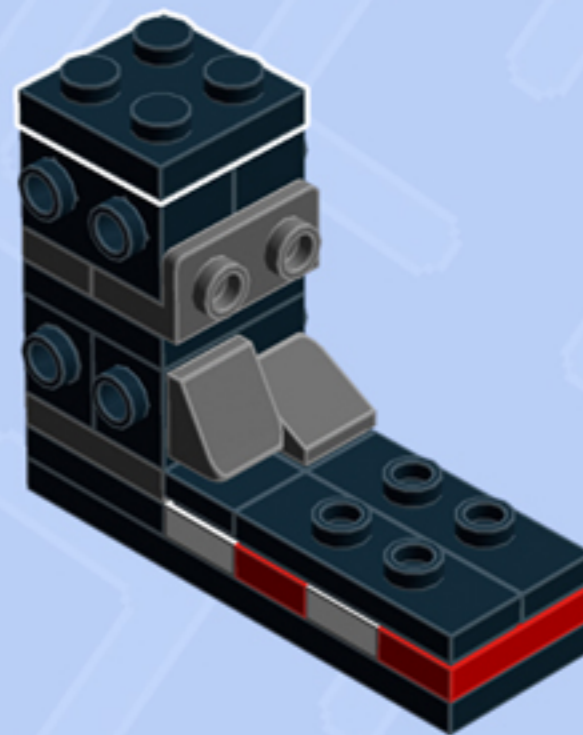

MODULAR Arcade

ARCADE RACER

A LEGO® project by Chris McVeigh
chrismcveigh.com

• RED •

Element ID	Color	Description	Quantity
6020193	Black	Angular Plate 1.5 Bot. 1X2 1/2	1
4558954	Black	Brick 1X1 W. 1 Knob	1
6187572	Black	Brick 1X1, W/ 2 Knobs, Corner	1
6138173	Black	Brick 1X2 W. 2 Knobs	3
307026	Black	Flat Tile 1X1	1
306926	Black	Flat Tile 1X2	1
6156991	Black	Gold Ingot	1
6141554	Black	Left Plate 2X2 27 Deg	1
302426	Black	Plate 1X1	1
6066102	Black	Plate 1X1 W. Up Right Holder	2
302326	Black	Plate 1X2	1
6092585	Black	Plate 1X2 W. 1 Knob	1

Element ID	Color	Description	Quantity
4515368	Black	Plate 1X2 W/Shaft Ø3.2	2
6199908	Black	Plate 1X3 W/ 2 Knobs	2
302226	Black	Plate 2X2	2
6192346	Black	Plate 2X2, W/ Reduced Knobs	1
6052126	Black	Plate 2X2X2/3 W. 2. Hor. Knob	1
379526	Black	Plate 2X6	1
4227392	Black	Plate 3X3, 1/4 Circle	2
6141556	Black	Right Plate 2X2 27Deg	1
6069000	Black	Roof Tile 1X2 45° W 1/3 Plate	2
4153044	Black	Stee.Wheel Ø16 F/Console 2X2	1
306921	Bright Red	Flat Tile 1X2	4
302321	Bright Red	Plate 1X2	2

Element ID	Color	Description	Quantity
4651524	Bright Red	Roof Tile 1X2X2/3, Abs	1
6217194	Bright Red	Tile 2X2, Deg. 90, W/ Deg. 45 Cut	4
6000606	Dark Stone Grey	Angular Plate 1.5 Bot. 1X2 1/2	2
4211063	Dark Stone Grey	Plate 1X2	3
4504378	Dark Stone Grey	Roof Tile 1X1X2/3	2
4524930	Dark Stone Grey	Seat 2X2X2	1
6162894	Light Royal Blue	Flat Tile 2X2	1
4211413	Medium Stone Grey	Flat Tile 2X2	1
6134378	Medium Stone Grey	Gold Ingot	1
4211398	Medium Stone Grey	Plate 1X2	1
6172366	White	1/4 Circle Tile 1X1	4
302301	White	Plate 1X2	2

* Optional Medium Stone Grey 2x2 Tile can be used for alternate display color.

Connect to Wall Unit 4x8!

*Wall Unit 4x8 building guide available separately.
Configure the floor as shown to correctly seat Arcade Racer.*