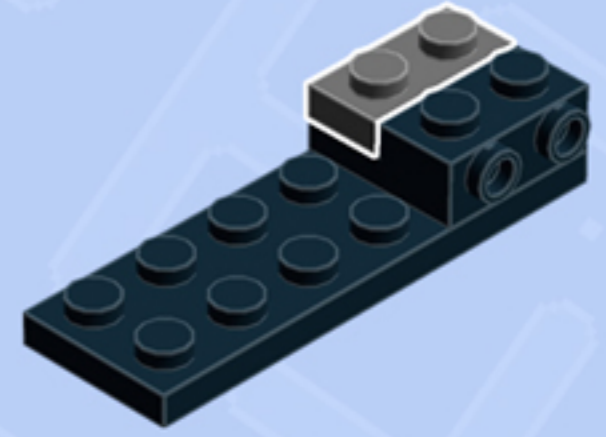

MODULAR Arcade

ARCADE RACER

A LEGO® project by Chris McVeigh
chrismcveigh.com

• RED •

Element ID	Color	Description	Quantity
6020193	Black	Angular Plate 1.5 Bot. 1X2 1/2	1
4558954	Black	Brick 1X1 W. 1 Knob	1
6187572	Black	Brick 1X1, W/ 2 Knobs, Corner	1
6138173	Black	Brick 1X2 W. 2 Knobs	3
307026	Black	Flat Tile 1X1	1
306926	Black	Flat Tile 1X2	1
6156991	Black	Gold Ingot	1
6141554	Black	Left Plate 2X2 27 Deg	1
302426	Black	Plate 1X1	1
6066102	Black	Plate 1X1 W. Up Right Holder	2
302326	Black	Plate 1X2	1
6092585	Black	Plate 1X2 W. 1 Knob	1

Element ID	Color	Description	Quantity
4515368	Black	Plate 1X2 W/Shaft Ø3.2	2
6199908	Black	Plate 1X3 W/ 2 Knobs	2
302226	Black	Plate 2X2	2
6192346	Black	Plate 2X2, W/ Reduced Knobs	1
6052126	Black	Plate 2X2X2/3 W. 2. Hor. Knob	1
379526	Black	Plate 2X6	1
4227392	Black	Plate 3X3, 1/4 Circle	2
6141556	Black	Right Plate 2X2 27Deg	1
6069000	Black	Roof Tile 1X2 45° W 1/3 Plate	2
4153044	Black	Stee.Wheel Ø16 F/Console 2X2	1
306921	Bright Red	Flat Tile 1X2	4
302321	Bright Red	Plate 1X2	2

Element ID	Color	Description	Quantity
4651524	Bright Red	Roof Tile 1X2X2/3, Abs	1
6217194	Bright Red	Tile 2X2, Deg. 90, W/ Deg. 45 Cut	4
6000606	Dark Stone Grey	Angular Plate 1.5 Bot. 1X2 1/2	2
4211063	Dark Stone Grey	Plate 1X2	3
4504378	Dark Stone Grey	Roof Tile 1X1X2/3	2
4524930	Dark Stone Grey	Seat 2X2X2	1
6162894	Light Royal Blue	Flat Tile 2X2	1
4211413	Medium Stone Grey	Flat Tile 2X2	1
6134378	Medium Stone Grey	Gold Ingot	1
4211398	Medium Stone Grey	Plate 1X2	1
6172366	White	1/4 Circle Tile 1X1	4
302301	White	Plate 1X2	2

* Optional Medium Stone Grey 2x2 Tile can be used for alternate display color.

Connect to Wall Unit 4x8!

*Wall Unit 4x8 building guide available separately.
Configure the floor as shown to correctly seat Arcade Racer.*