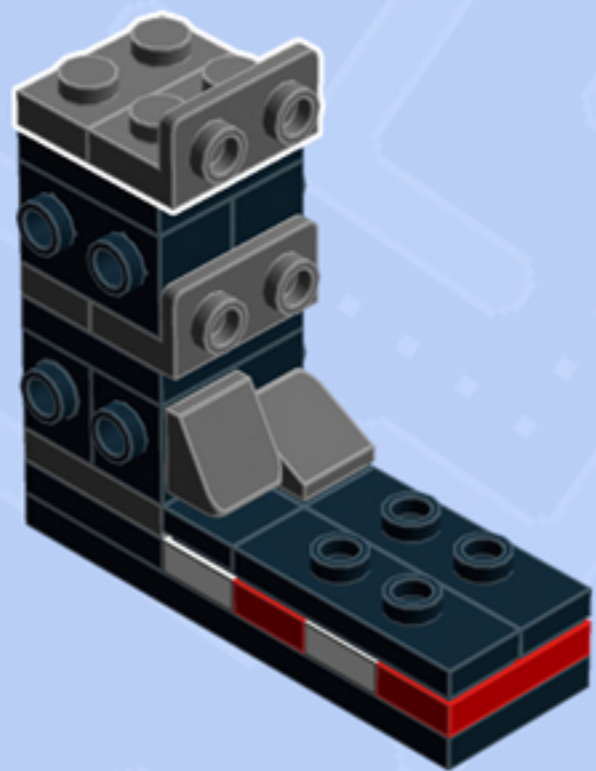

MODULAR Arcade

ARCADE RACER

A LEGO® project by Chris McVeigh
chrismcveigh.com

• RED •

Element ID	Color	Description	Quantity
6020193	Black	Angular Plate 1.5 Bot. 1X2 1/2	1
4558954	Black	Brick 1X1 W. 1 Knob	1
6187572	Black	Brick 1X1, W/ 2 Knobs, Corner	1
6138173	Black	Brick 1X2 W. 2 Knobs	3
307026	Black	Flat Tile 1X1	1
306926	Black	Flat Tile 1X2	1
6156991	Black	Gold Ingot	1
6141554	Black	Left Plate 2X2 27 Deg	1
302426	Black	Plate 1X1	1
6066102	Black	Plate 1X1 W. Up Right Holder	2
302326	Black	Plate 1X2	1
6092585	Black	Plate 1X2 W. 1 Knob	1

Element ID	Color	Description	Quantity
4515368	Black	Plate 1X2 W/Shaft Ø3.2	2
6199908	Black	Plate 1X3 W/ 2 Knobs	2
302226	Black	Plate 2X2	2
6192346	Black	Plate 2X2, W/ Reduced Knobs	1
6052126	Black	Plate 2X2X2/3 W. 2. Hor. Knob	1
379526	Black	Plate 2X6	1
4227392	Black	Plate 3X3, 1/4 Circle	2
6141556	Black	Right Plate 2X2 27Deg	1
6069000	Black	Roof Tile 1X2 45° W 1/3 Plate	2
4153044	Black	Stee.Wheel Ø16 F/Console 2X2	1
306921	Bright Red	Flat Tile 1X2	4
302321	Bright Red	Plate 1X2	2

Element ID	Color	Description	Quantity
4651524	Bright Red	Roof Tile 1X2X2/3, Abs	1
6217194	Bright Red	Tile 2X2, Deg. 90, W/ Deg. 45 Cut	4
6000606	Dark Stone Grey	Angular Plate 1.5 Bot. 1X2 1/2	2
4211063	Dark Stone Grey	Plate 1X2	3
4504378	Dark Stone Grey	Roof Tile 1X1X2/3	2
4524930	Dark Stone Grey	Seat 2X2X2	1
6162894	Light Royal Blue	Flat Tile 2X2	1
4211413	Medium Stone Grey	Flat Tile 2X2	1
6134378	Medium Stone Grey	Gold Ingot	1
4211398	Medium Stone Grey	Plate 1X2	1
6172366	White	1/4 Circle Tile 1X1	4
302301	White	Plate 1X2	2

* Optional Medium Stone Grey 2x2 Tile can be used for alternate display color.

Connect to Wall Unit 4x8!

*Wall Unit 4x8 building guide available separately.
Configure the floor as shown to correctly seat Arcade Racer.*