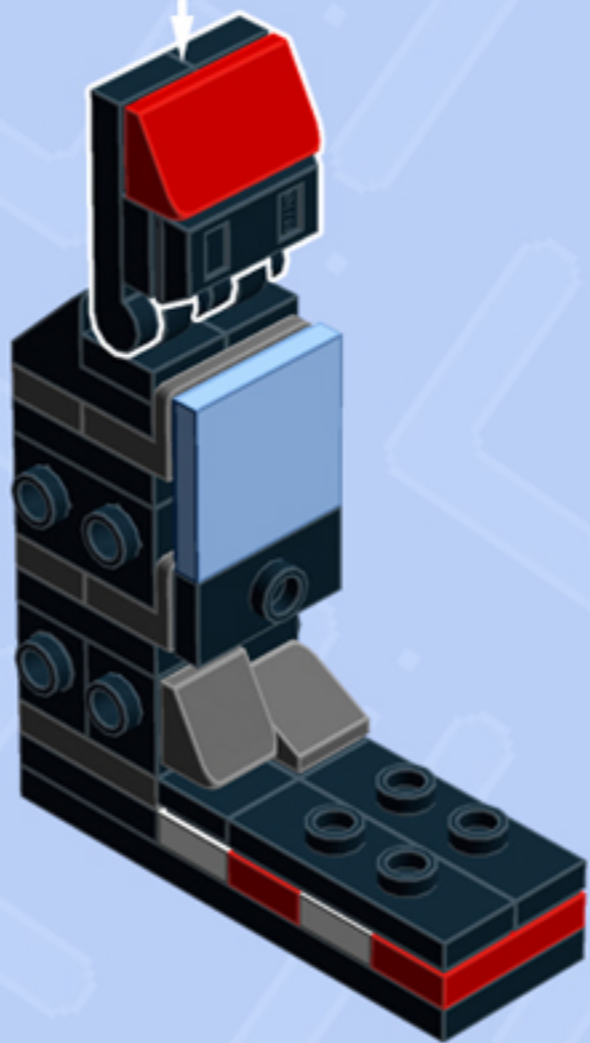

MODULAR Arcade

ARCADE RACER

A LEGO® project by Chris McVeigh
chrismcveigh.com

• RED •

Element ID	Color	Description	Quantity
6020193	Black	Angular Plate 1.5 Bot. 1X2 1/2	1
4558954	Black	Brick 1X1 W. 1 Knob	1
6187572	Black	Brick 1X1, W/ 2 Knobs, Corner	1
6138173	Black	Brick 1X2 W. 2 Knobs	3
307026	Black	Flat Tile 1X1	1
306926	Black	Flat Tile 1X2	1
6156991	Black	Gold Ingot	1
6141554	Black	Left Plate 2X2 27 Deg	1
302426	Black	Plate 1X1	1
6066102	Black	Plate 1X1 W. Up Right Holder	2
302326	Black	Plate 1X2	1
6092585	Black	Plate 1X2 W. 1 Knob	1

Element ID	Color	Description	Quantity
4515368	Black	Plate 1X2 W/Shaft Ø3.2	2
6199908	Black	Plate 1X3 W/ 2 Knobs	2
302226	Black	Plate 2X2	2
6192346	Black	Plate 2X2, W/ Reduced Knobs	1
6052126	Black	Plate 2X2X2/3 W. 2. Hor. Knob	1
379526	Black	Plate 2X6	1
4227392	Black	Plate 3X3, 1/4 Circle	2
6141556	Black	Right Plate 2X2 27Deg	1
6069000	Black	Roof Tile 1X2 45° W 1/3 Plate	2
4153044	Black	Stee.Wheel Ø16 F/Console 2X2	1
306921	Bright Red	Flat Tile 1X2	4
302321	Bright Red	Plate 1X2	2

Element ID	Color	Description	Quantity
4651524	Bright Red	Roof Tile 1X2X2/3, Abs	1
6217194	Bright Red	Tile 2X2, Deg. 90, W/ Deg. 45 Cut	4
6000606	Dark Stone Grey	Angular Plate 1.5 Bot. 1X2 1/2	2
4211063	Dark Stone Grey	Plate 1X2	3
4504378	Dark Stone Grey	Roof Tile 1X1X2/3	2
4524930	Dark Stone Grey	Seat 2X2X2	1
6162894	Light Royal Blue	Flat Tile 2X2	1
4211413	Medium Stone Grey	Flat Tile 2X2	1
6134378	Medium Stone Grey	Gold Ingot	1
4211398	Medium Stone Grey	Plate 1X2	1
6172366	White	1/4 Circle Tile 1X1	4
302301	White	Plate 1X2	2

* Optional Medium Stone Grey 2x2 Tile can be used for alternate display color.

Connect to Wall Unit 4x8!

*Wall Unit 4x8 building guide available separately.
Configure the floor as shown to correctly seat Arcade Racer.*