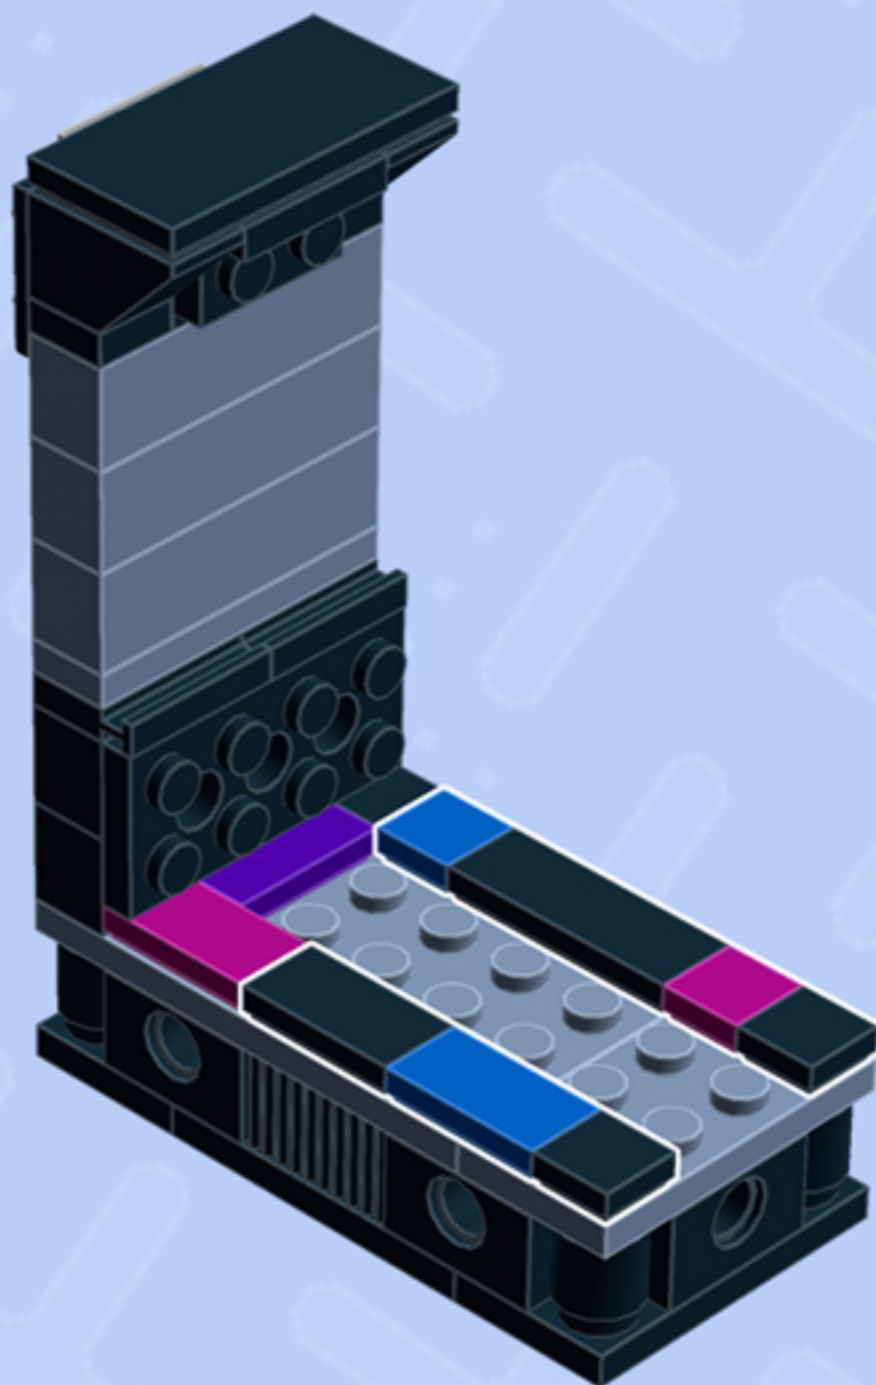

MODULAR Arcade

ARCADE RACER

A LEGO® project by Chris McVeigh
chrismcveigh.com

• RED •

Element ID	Color	Description	Quantity
6020193	Black	Angular Plate 1.5 Bot. 1X2 1/2	1
4558954	Black	Brick 1X1 W. 1 Knob	1
6187572	Black	Brick 1X1, W/ 2 Knobs, Corner	1
6138173	Black	Brick 1X2 W. 2 Knobs	3
307026	Black	Flat Tile 1X1	1
306926	Black	Flat Tile 1X2	1
6156991	Black	Gold Ingot	1
6141554	Black	Left Plate 2X2 27 Deg	1
302426	Black	Plate 1X1	1
6066102	Black	Plate 1X1 W. Up Right Holder	2
302326	Black	Plate 1X2	1
6092585	Black	Plate 1X2 W. 1 Knob	1

Element ID	Color	Description	Quantity
4515368	Black	Plate 1X2 W/Shaft Ø3.2	2
6199908	Black	Plate 1X3 W/ 2 Knobs	2
302226	Black	Plate 2X2	2
6192346	Black	Plate 2X2, W/ Reduced Knobs	1
6052126	Black	Plate 2X2X2/3 W. 2. Hor. Knob	1
379526	Black	Plate 2X6	1
4227392	Black	Plate 3X3, 1/4 Circle	2
6141556	Black	Right Plate 2X2 27Deg	1
6069000	Black	Roof Tile 1X2 45° W 1/3 Plate	2
4153044	Black	Stee.Wheel Ø16 F/Console 2X2	1
306921	Bright Red	Flat Tile 1X2	4
302321	Bright Red	Plate 1X2	2

Element ID	Color	Description	Quantity
4651524	Bright Red	Roof Tile 1X2X2/3, Abs	1
6217194	Bright Red	Tile 2X2, Deg. 90, W/ Deg. 45 Cut	4
6000606	Dark Stone Grey	Angular Plate 1.5 Bot. 1X2 1/2	2
4211063	Dark Stone Grey	Plate 1X2	3
4504378	Dark Stone Grey	Roof Tile 1X1X2/3	2
4524930	Dark Stone Grey	Seat 2X2X2	1
6162894	Light Royal Blue	Flat Tile 2X2	1
4211413	Medium Stone Grey	Flat Tile 2X2	1
6134378	Medium Stone Grey	Gold Ingot	1
4211398	Medium Stone Grey	Plate 1X2	1
6172366	White	1/4 Circle Tile 1X1	4
302301	White	Plate 1X2	2

* Optional Medium Stone Grey 2x2 Tile can be used for alternate display color.

Connect to Wall Unit 4x8!

*Wall Unit 4x8 building guide available separately.
Configure the floor as shown to correctly seat Arcade Racer.*