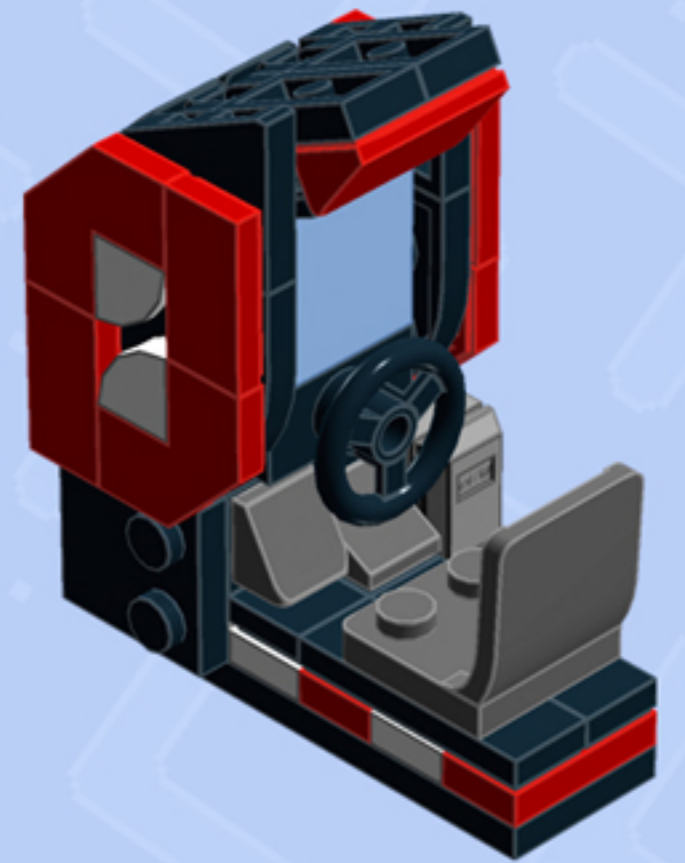

MODULAR Arcade

ARCADE RACER

A LEGO® project by Chris McVeigh
chrismcveigh.com

• RED •

Element ID	Color	Description	Quantity
6020193	Black	Angular Plate 1.5 Bot. 1X2 1/2	1
4558954	Black	Brick 1X1 W. 1 Knob	1
6187572	Black	Brick 1X1, W/ 2 Knobs, Corner	1
6138173	Black	Brick 1X2 W. 2 Knobs	3
307026	Black	Flat Tile 1X1	1
306926	Black	Flat Tile 1X2	1
6156991	Black	Gold Ingot	1
6141554	Black	Left Plate 2X2 27 Deg	1
302426	Black	Plate 1X1	1
6066102	Black	Plate 1X1 W. Up Right Holder	2
302326	Black	Plate 1X2	1
6092585	Black	Plate 1X2 W. 1 Knob	1

Element ID	Color	Description	Quantity
4515368	Black	Plate 1X2 W/Shaft Ø3.2	2
6199908	Black	Plate 1X3 W/ 2 Knobs	2
302226	Black	Plate 2X2	2
6192346	Black	Plate 2X2, W/ Reduced Knobs	1
6052126	Black	Plate 2X2X2/3 W. 2. Hor. Knob	1
379526	Black	Plate 2X6	1
4227392	Black	Plate 3X3, 1/4 Circle	2
6141556	Black	Right Plate 2X2 27Deg	1
6069000	Black	Roof Tile 1X2 45° W 1/3 Plate	2
4153044	Black	Stee.Wheel Ø16 F/Console 2X2	1
306921	Bright Red	Flat Tile 1X2	4
302321	Bright Red	Plate 1X2	2

Element ID	Color	Description	Quantity
4651524	Bright Red	Roof Tile 1X2X2/3, Abs	1
6217194	Bright Red	Tile 2X2, Deg. 90, W/ Deg. 45 Cut	4
6000606	Dark Stone Grey	Angular Plate 1.5 Bot. 1X2 1/2	2
4211063	Dark Stone Grey	Plate 1X2	3
4504378	Dark Stone Grey	Roof Tile 1X1X2/3	2
4524930	Dark Stone Grey	Seat 2X2X2	1
6162894	Light Royal Blue	Flat Tile 2X2	1
4211413	Medium Stone Grey	Flat Tile 2X2	1
6134378	Medium Stone Grey	Gold Ingot	1
4211398	Medium Stone Grey	Plate 1X2	1
6172366	White	1/4 Circle Tile 1X1	4
302301	White	Plate 1X2	2

* Optional Medium Stone Grey 2x2 Tile can be used for alternate display color.

Connect to Wall Unit 4x8!

*Wall Unit 4x8 building guide available separately.
Configure the floor as shown to correctly seat Arcade Racer.*