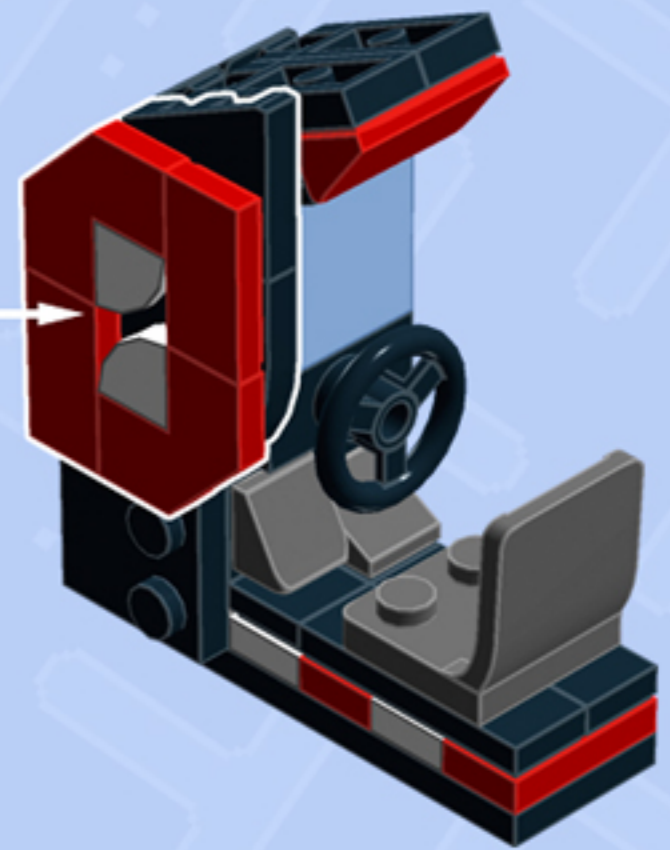

MODULAR Arcade

ARCADE RACER

A LEGO® project by Chris McVeigh
chrismcveigh.com

• RED •

Element ID	Color	Description	Quantity
6020193	Black	Angular Plate 1.5 Bot. 1X2 1/2	1
4558954	Black	Brick 1X1 W. 1 Knob	1
6187572	Black	Brick 1X1, W/ 2 Knobs, Corner	1
6138173	Black	Brick 1X2 W. 2 Knobs	3
307026	Black	Flat Tile 1X1	1
306926	Black	Flat Tile 1X2	1
6156991	Black	Gold Ingot	1
6141554	Black	Left Plate 2X2 27 Deg	1
302426	Black	Plate 1X1	1
6066102	Black	Plate 1X1 W. Up Right Holder	2
302326	Black	Plate 1X2	1
6092585	Black	Plate 1X2 W. 1 Knob	1

Element ID	Color	Description	Quantity
4515368	Black	Plate 1X2 W/Shaft Ø3.2	2
6199908	Black	Plate 1X3 W/ 2 Knobs	2
302226	Black	Plate 2X2	2
6192346	Black	Plate 2X2, W/ Reduced Knobs	1
6052126	Black	Plate 2X2X2/3 W. 2. Hor. Knob	1
379526	Black	Plate 2X6	1
4227392	Black	Plate 3X3, 1/4 Circle	2
6141556	Black	Right Plate 2X2 27Deg	1
6069000	Black	Roof Tile 1X2 45° W 1/3 Plate	2
4153044	Black	Stee.Wheel Ø16 F/Console 2X2	1
306921	Bright Red	Flat Tile 1X2	4
302321	Bright Red	Plate 1X2	2

* Optional Medium Stone Grey 2x2 Tile can be used for alternate display color.

Connect to Wall Unit 4x8!

*Wall Unit 4x8 building guide available separately.
Configure the floor as shown to correctly seat Arcade Racer.*