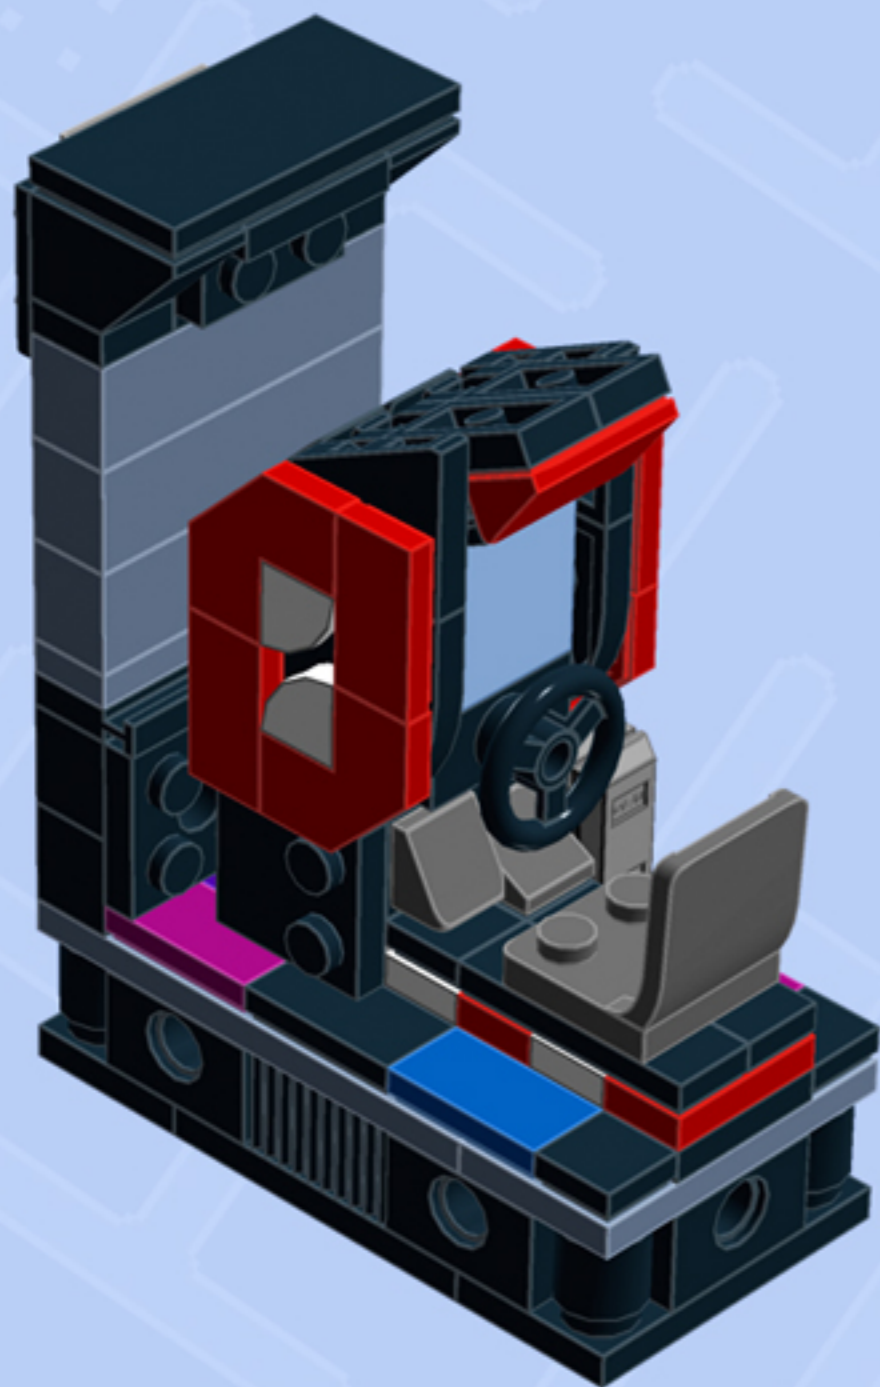

MODULAR Arcade

ARCADE RACER

A LEGO® project by Chris McVeigh
chrismcveigh.com

• RED •

Element ID	Color	Description	Quantity
6020193	Black	Angular Plate 1.5 Bot. 1X2 1/2	1
4558954	Black	Brick 1X1 W. 1 Knob	1
6187572	Black	Brick 1X1, W/ 2 Knobs, Corner	1
6138173	Black	Brick 1X2 W. 2 Knobs	3
307026	Black	Flat Tile 1X1	1
306926	Black	Flat Tile 1X2	1
6156991	Black	Gold Ingot	1
6141554	Black	Left Plate 2X2 27 Deg	1
302426	Black	Plate 1X1	1
6066102	Black	Plate 1X1 W. Up Right Holder	2
302326	Black	Plate 1X2	1
6092585	Black	Plate 1X2 W. 1 Knob	1

Element ID	Color	Description	Quantity
4515368	Black	Plate 1X2 W/Shaft Ø3.2	2
6199908	Black	Plate 1X3 W/ 2 Knobs	2
302226	Black	Plate 2X2	2
6192346	Black	Plate 2X2, W/ Reduced Knobs	1
6052126	Black	Plate 2X2X2/3 W. 2. Hor. Knob	1
379526	Black	Plate 2X6	1
4227392	Black	Plate 3X3, 1/4 Circle	2
6141556	Black	Right Plate 2X2 27Deg	1
6069000	Black	Roof Tile 1X2 45° W 1/3 Plate	2
4153044	Black	Stee.Wheel Ø16 F/Console 2X2	1
306921	Bright Red	Flat Tile 1X2	4
302321	Bright Red	Plate 1X2	2

Element ID	Color	Description	Quantity
4651524	Bright Red	Roof Tile 1X2X2/3, Abs	1
6217194	Bright Red	Tile 2X2, Deg. 90, W/ Deg. 45 Cut	4
6000606	Dark Stone Grey	Angular Plate 1.5 Bot. 1X2 1/2	2
4211063	Dark Stone Grey	Plate 1X2	3
4504378	Dark Stone Grey	Roof Tile 1X1X2/3	2
4524930	Dark Stone Grey	Seat 2X2X2	1
6162894	Light Royal Blue	Flat Tile 2X2	1
4211413	Medium Stone Grey	Flat Tile 2X2	1
6134378	Medium Stone Grey	Gold Ingot	1
4211398	Medium Stone Grey	Plate 1X2	1
6172366	White	1/4 Circle Tile 1X1	4
302301	White	Plate 1X2	2

* Optional Medium Stone Grey 2x2 Tile can be used for alternate display color.

Connect to Wall Unit 4x8!

*Wall Unit 4x8 building guide available separately.
Configure the floor as shown to correctly seat Arcade Racer.*