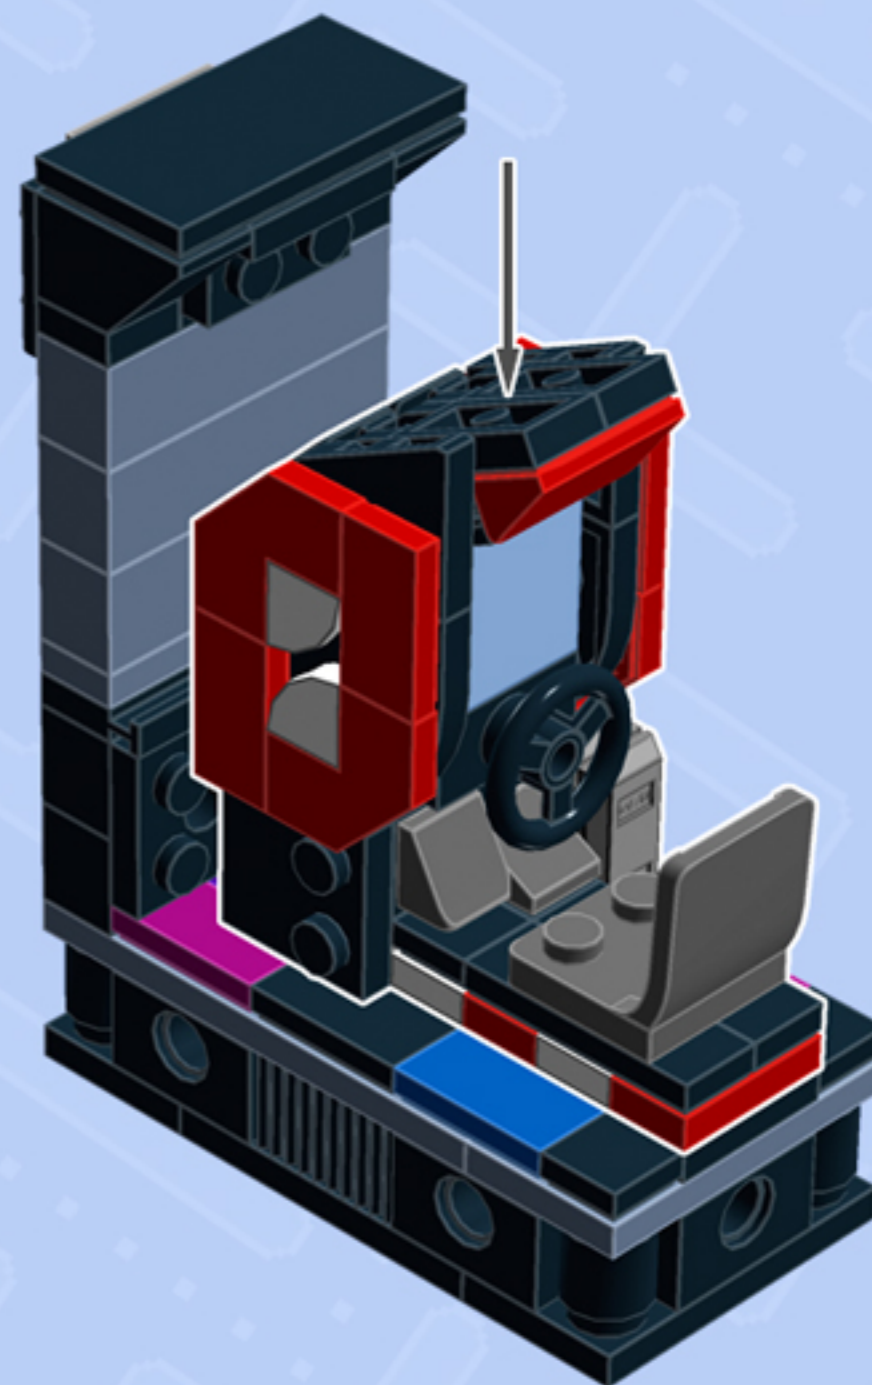

MODULAR Arcade

ARCADE RACER

A LEGO® project by Chris McVeigh
chrismcveigh.com

• RED •

Element ID	Color	Description	Quantity
6020193	Black	Angular Plate 1.5 Bot. 1X2 1/2	1
4558954	Black	Brick 1X1 W. 1 Knob	1
6187572	Black	Brick 1X1, W/ 2 Knobs, Corner	1
6138173	Black	Brick 1X2 W. 2 Knobs	3
307026	Black	Flat Tile 1X1	1
306926	Black	Flat Tile 1X2	1
6156991	Black	Gold Ingot	1
6141554	Black	Left Plate 2X2 27 Deg	1
302426	Black	Plate 1X1	1
6066102	Black	Plate 1X1 W. Up Right Holder	2
302326	Black	Plate 1X2	1
6092585	Black	Plate 1X2 W. 1 Knob	1

Element ID	Color	Description	Quantity
4515368	Black	Plate 1X2 W/Shaft Ø3.2	2
6199908	Black	Plate 1X3 W/ 2 Knobs	2
302226	Black	Plate 2X2	2
6192346	Black	Plate 2X2, W/ Reduced Knobs	1
6052126	Black	Plate 2X2X2/3 W. 2. Hor. Knob	1
379526	Black	Plate 2X6	1
4227392	Black	Plate 3X3, 1/4 Circle	2
6141556	Black	Right Plate 2X2 27Deg	1
6069000	Black	Roof Tile 1X2 45° W 1/3 Plate	2
4153044	Black	Stee.Wheel Ø16 F/Console 2X2	1
306921	Bright Red	Flat Tile 1X2	4
302321	Bright Red	Plate 1X2	2

Element ID	Color	Description	Quantity
4651524	Bright Red	Roof Tile 1X2X2/3, Abs	1
6217194	Bright Red	Tile 2X2, Deg. 90, W/ Deg. 45 Cut	4
6000606	Dark Stone Grey	Angular Plate 1.5 Bot. 1X2 1/2	2
4211063	Dark Stone Grey	Plate 1X2	3
4504378	Dark Stone Grey	Roof Tile 1X1X2/3	2
4524930	Dark Stone Grey	Seat 2X2X2	1
6162894	Light Royal Blue	Flat Tile 2X2	1
4211413	Medium Stone Grey	Flat Tile 2X2	1
6134378	Medium Stone Grey	Gold Ingot	1
4211398	Medium Stone Grey	Plate 1X2	1
6172366	White	1/4 Circle Tile 1X1	4
302301	White	Plate 1X2	2

* Optional Medium Stone Grey 2x2 Tile can be used for alternate display color.

Connect to Wall Unit 4x8!

*Wall Unit 4x8 building guide available separately.
Configure the floor as shown to correctly seat Arcade Racer.*