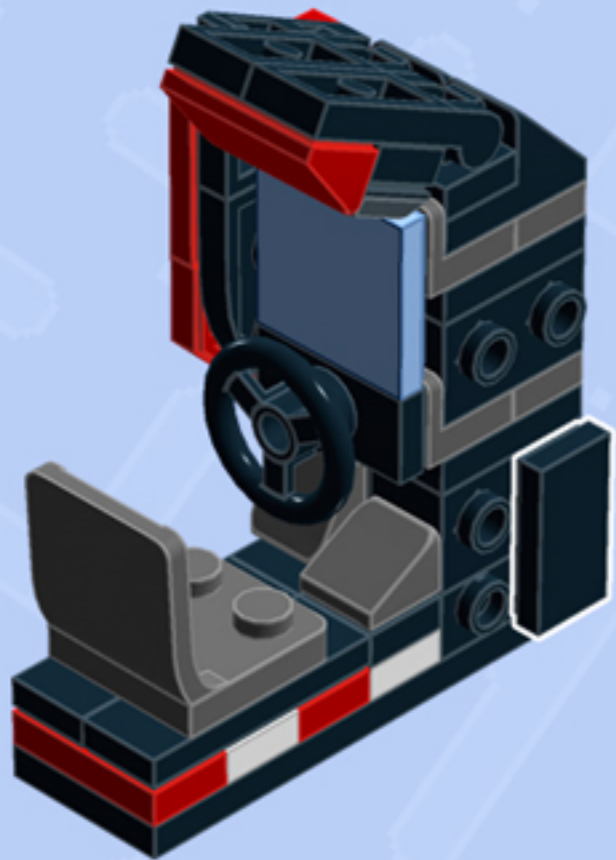

MODULAR Arcade

ARCADE RACER

A LEGO® project by Chris McVeigh
chrismcveigh.com

• RED •

Element ID	Color	Description	Quantity
6020193	Black	Angular Plate 1.5 Bot. 1X2 1/2	1
4558954	Black	Brick 1X1 W. 1 Knob	1
6187572	Black	Brick 1X1, W/ 2 Knobs, Corner	1
6138173	Black	Brick 1X2 W. 2 Knobs	3
307026	Black	Flat Tile 1X1	1
306926	Black	Flat Tile 1X2	1
6156991	Black	Gold Ingot	1
6141554	Black	Left Plate 2X2 27 Deg	1
302426	Black	Plate 1X1	1
6066102	Black	Plate 1X1 W. Up Right Holder	2
302326	Black	Plate 1X2	1
6092585	Black	Plate 1X2 W. 1 Knob	1

Element ID	Color	Description	Quantity
4515368	Black	Plate 1X2 W/Shaft Ø3.2	2
6199908	Black	Plate 1X3 W/ 2 Knobs	2
302226	Black	Plate 2X2	2
6192346	Black	Plate 2X2, W/ Reduced Knobs	1
6052126	Black	Plate 2X2X2/3 W. 2. Hor. Knob	1
379526	Black	Plate 2X6	1
4227392	Black	Plate 3X3, 1/4 Circle	2
6141556	Black	Right Plate 2X2 27Deg	1
6069000	Black	Roof Tile 1X2 45° W 1/3 Plate	2
4153044	Black	Stee.Wheel Ø16 F/Console 2X2	1
306921	Bright Red	Flat Tile 1X2	4
302321	Bright Red	Plate 1X2	2

Element ID	Color	Description	Quantity
4651524	Bright Red	Roof Tile 1X2X2/3, Abs	1
6217194	Bright Red	Tile 2X2, Deg. 90, W/ Deg. 45 Cut	4
6000606	Dark Stone Grey	Angular Plate 1.5 Bot. 1X2 1/2	2
4211063	Dark Stone Grey	Plate 1X2	3
4504378	Dark Stone Grey	Roof Tile 1X1X2/3	2
4524930	Dark Stone Grey	Seat 2X2X2	1
6162894	Light Royal Blue	Flat Tile 2X2	1
4211413	Medium Stone Grey	Flat Tile 2X2	1
6134378	Medium Stone Grey	Gold Ingot	1
4211398	Medium Stone Grey	Plate 1X2	1
6172366	White	1/4 Circle Tile 1X1	4
302301	White	Plate 1X2	2

* Optional Medium Stone Grey 2x2 Tile can be used for alternate display color.

Connect to Wall Unit 4x8!

*Wall Unit 4x8 building guide available separately.
Configure the floor as shown to correctly seat Arcade Racer.*