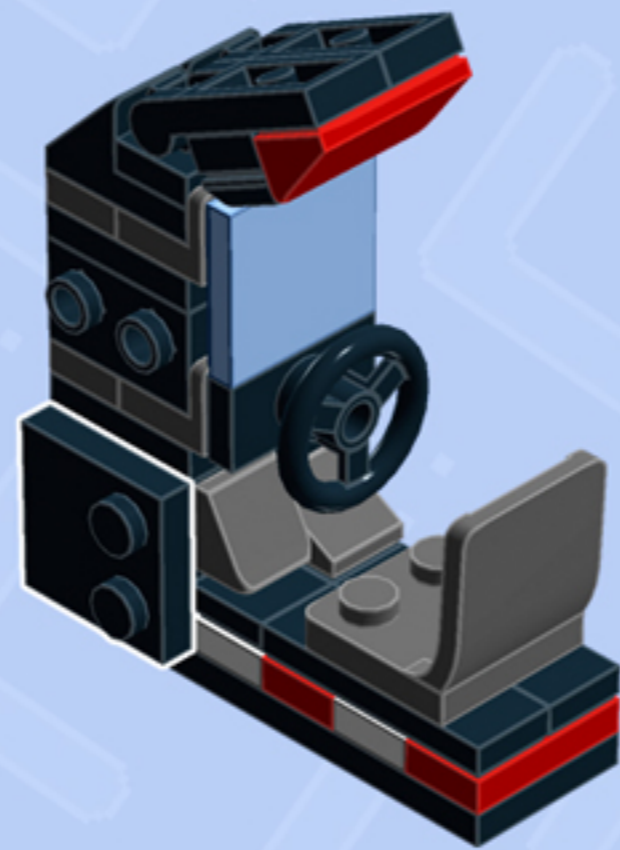

MODULAR Arcade

ARCADE RACER

A LEGO® project by Chris McVeigh
chrismcveigh.com

• RED •

Element ID	Color	Description	Quantity
6020193	Black	Angular Plate 1.5 Bot. 1X2 1/2	1
4558954	Black	Brick 1X1 W. 1 Knob	1
6187572	Black	Brick 1X1, W/ 2 Knobs, Corner	1
6138173	Black	Brick 1X2 W. 2 Knobs	3
307026	Black	Flat Tile 1X1	1
306926	Black	Flat Tile 1X2	1
6156991	Black	Gold Ingot	1
6141554	Black	Left Plate 2X2 27 Deg	1
302426	Black	Plate 1X1	1
6066102	Black	Plate 1X1 W. Up Right Holder	2
302326	Black	Plate 1X2	1
6092585	Black	Plate 1X2 W. 1 Knob	1

Element ID	Color	Description	Quantity
4515368	Black	Plate 1X2 W/Shaft Ø3.2	2
6199908	Black	Plate 1X3 W/ 2 Knobs	2
302226	Black	Plate 2X2	2
6192346	Black	Plate 2X2, W/ Reduced Knobs	1
6052126	Black	Plate 2X2X2/3 W. 2. Hor. Knob	1
379526	Black	Plate 2X6	1
4227392	Black	Plate 3X3, 1/4 Circle	2
6141556	Black	Right Plate 2X2 27Deg	1
6069000	Black	Roof Tile 1X2 45° W 1/3 Plate	2
4153044	Black	Stee.Wheel Ø16 F/Console 2X2	1
306921	Bright Red	Flat Tile 1X2	4
302321	Bright Red	Plate 1X2	2

* Optional Medium Stone Grey 2x2 Tile can be used for alternate display color.

Connect to Wall Unit 4x8!

*Wall Unit 4x8 building guide available separately.
Configure the floor as shown to correctly seat Arcade Racer.*