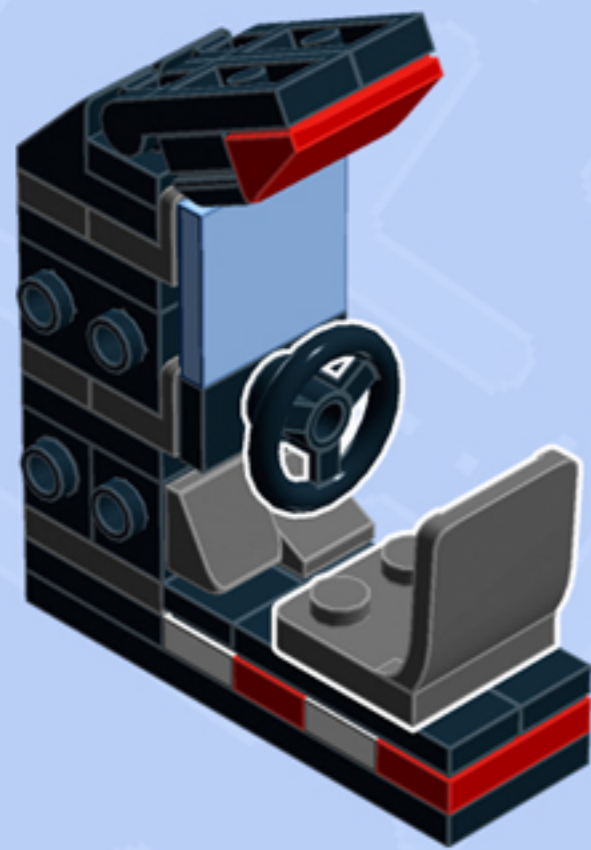

MODULAR Arcade

ARCADE RACER

A LEGO® project by Chris McVeigh
chrismcveigh.com

• RED •

Element ID	Color	Description	Quantity
6020193	Black	Angular Plate 1.5 Bot. 1X2 1/2	1
4558954	Black	Brick 1X1 W. 1 Knob	1
6187572	Black	Brick 1X1, W/ 2 Knobs, Corner	1
6138173	Black	Brick 1X2 W. 2 Knobs	3
307026	Black	Flat Tile 1X1	1
306926	Black	Flat Tile 1X2	1
6156991	Black	Gold Ingot	1
6141554	Black	Left Plate 2X2 27 Deg	1
302426	Black	Plate 1X1	1
6066102	Black	Plate 1X1 W. Up Right Holder	2
302326	Black	Plate 1X2	1
6092585	Black	Plate 1X2 W. 1 Knob	1

Element ID	Color	Description	Quantity
4515368	Black	Plate 1X2 W/Shaft Ø3.2	2
6199908	Black	Plate 1X3 W/ 2 Knobs	2
302226	Black	Plate 2X2	2
6192346	Black	Plate 2X2, W/ Reduced Knobs	1
6052126	Black	Plate 2X2X2/3 W. 2. Hor. Knob	1
379526	Black	Plate 2X6	1
4227392	Black	Plate 3X3, 1/4 Circle	2
6141556	Black	Right Plate 2X2 27Deg	1
6069000	Black	Roof Tile 1X2 45° W 1/3 Plate	2
4153044	Black	Stee.Wheel Ø16 F/Console 2X2	1
306921	Bright Red	Flat Tile 1X2	4
302321	Bright Red	Plate 1X2	2

* Optional Medium Stone Grey 2x2 Tile can be used for alternate display color.

Connect to Wall Unit 4x8!

*Wall Unit 4x8 building guide available separately.
Configure the floor as shown to correctly seat Arcade Racer.*