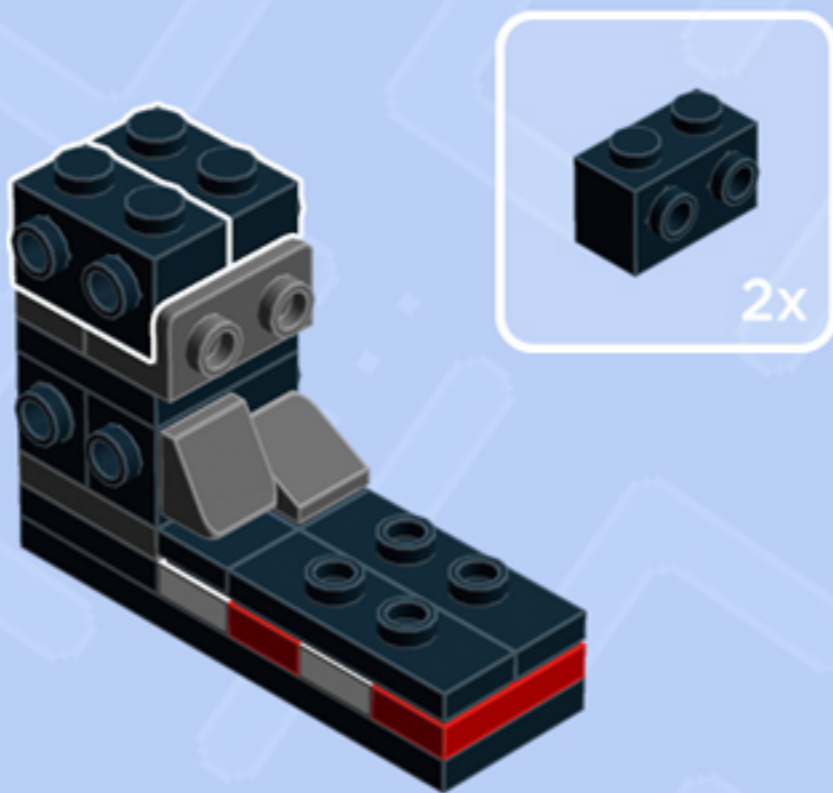

MODULAR Arcade

ARCADE RACER

A LEGO® project by Chris McVeigh
chrismcveigh.com

• RED •

Element ID	Color	Description	Quantity
6020193	Black	Angular Plate 1.5 Bot. 1X2 1/2	1
4558954	Black	Brick 1X1 W. 1 Knob	1
6187572	Black	Brick 1X1, W/ 2 Knobs, Corner	1
6138173	Black	Brick 1X2 W. 2 Knobs	3
307026	Black	Flat Tile 1X1	1
306926	Black	Flat Tile 1X2	1
6156991	Black	Gold Ingot	1
6141554	Black	Left Plate 2X2 27 Deg	1
302426	Black	Plate 1X1	1
6066102	Black	Plate 1X1 W. Up Right Holder	2
302326	Black	Plate 1X2	1
6092585	Black	Plate 1X2 W. 1 Knob	1

Element ID	Color	Description	Quantity
4515368	Black	Plate 1X2 W/Shaft Ø3.2	2
6199908	Black	Plate 1X3 W/ 2 Knobs	2
302226	Black	Plate 2X2	2
6192346	Black	Plate 2X2, W/ Reduced Knobs	1
6052126	Black	Plate 2X2X2/3 W. 2. Hor. Knob	1
379526	Black	Plate 2X6	1
4227392	Black	Plate 3X3, 1/4 Circle	2
6141556	Black	Right Plate 2X2 27Deg	1
6069000	Black	Roof Tile 1X2 45° W 1/3 Plate	2
4153044	Black	Stee.Wheel Ø16 F/Console 2X2	1
306921	Bright Red	Flat Tile 1X2	4
302321	Bright Red	Plate 1X2	2

Element ID	Color	Description	Quantity
4651524	Bright Red	Roof Tile 1X2X2/3, Abs	1
6217194	Bright Red	Tile 2X2, Deg. 90, W/ Deg. 45 Cut	4
6000606	Dark Stone Grey	Angular Plate 1.5 Bot. 1X2 1/2	2
4211063	Dark Stone Grey	Plate 1X2	3
4504378	Dark Stone Grey	Roof Tile 1X1X2/3	2
4524930	Dark Stone Grey	Seat 2X2X2	1
6162894	Light Royal Blue	Flat Tile 2X2	1
4211413	Medium Stone Grey	Flat Tile 2X2	1
6134378	Medium Stone Grey	Gold Ingot	1
4211398	Medium Stone Grey	Plate 1X2	1
6172366	White	1/4 Circle Tile 1X1	4
302301	White	Plate 1X2	2

* Optional Medium Stone Grey 2x2 Tile can be used for alternate display color.

Connect to Wall Unit 4x8!

*Wall Unit 4x8 building guide available separately.
Configure the floor as shown to correctly seat Arcade Racer.*