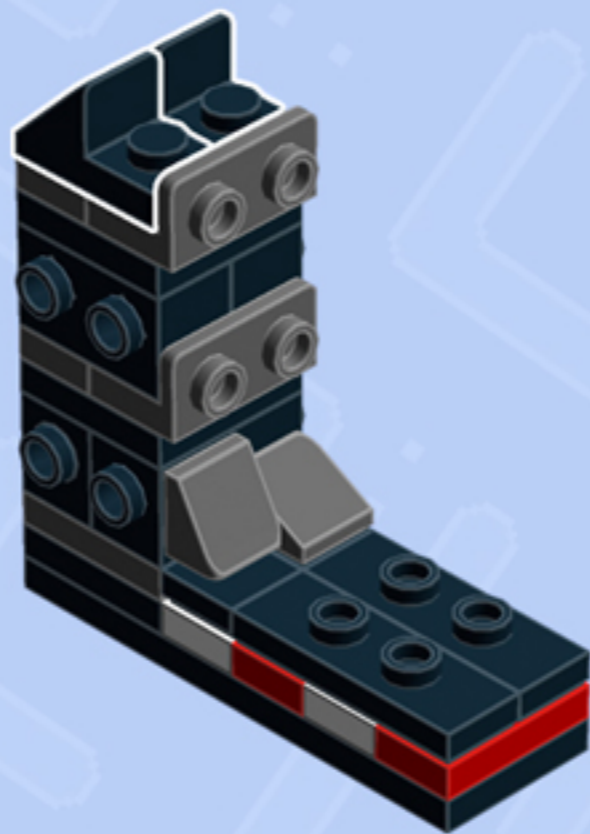

MODULAR Arcade

ARCADE RACER

A LEGO® project by Chris McVeigh
chrismcveigh.com

• RED •

Element ID	Color	Description	Quantity
6020193	Black	Angular Plate 1.5 Bot. 1X2 1/2	1
4558954	Black	Brick 1X1 W. 1 Knob	1
6187572	Black	Brick 1X1, W/ 2 Knobs, Corner	1
6138173	Black	Brick 1X2 W. 2 Knobs	3
307026	Black	Flat Tile 1X1	1
306926	Black	Flat Tile 1X2	1
6156991	Black	Gold Ingot	1
6141554	Black	Left Plate 2X2 27 Deg	1
302426	Black	Plate 1X1	1
6066102	Black	Plate 1X1 W. Up Right Holder	2
302326	Black	Plate 1X2	1
6092585	Black	Plate 1X2 W. 1 Knob	1

Element ID	Color	Description	Quantity
4515368	Black	Plate 1X2 W/Shaft Ø3.2	2
6199908	Black	Plate 1X3 W/ 2 Knobs	2
302226	Black	Plate 2X2	2
6192346	Black	Plate 2X2, W/ Reduced Knobs	1
6052126	Black	Plate 2X2X2/3 W. 2. Hor. Knob	1
379526	Black	Plate 2X6	1
4227392	Black	Plate 3X3, 1/4 Circle	2
6141556	Black	Right Plate 2X2 27Deg	1
6069000	Black	Roof Tile 1X2 45° W 1/3 Plate	2
4153044	Black	Stee.Wheel Ø16 F/Console 2X2	1
306921	Bright Red	Flat Tile 1X2	4
302321	Bright Red	Plate 1X2	2

Element ID	Color	Description	Quantity
4651524	Bright Red	Roof Tile 1X2X2/3, Abs	1
6217194	Bright Red	Tile 2X2, Deg. 90, W/ Deg. 45 Cut	4
6000606	Dark Stone Grey	Angular Plate 1.5 Bot. 1X2 1/2	2
4211063	Dark Stone Grey	Plate 1X2	3
4504378	Dark Stone Grey	Roof Tile 1X1X2/3	2
4524930	Dark Stone Grey	Seat 2X2X2	1
6162894	Light Royal Blue	Flat Tile 2X2	1
4211413	Medium Stone Grey	Flat Tile 2X2	1
6134378	Medium Stone Grey	Gold Ingot	1
4211398	Medium Stone Grey	Plate 1X2	1
6172366	White	1/4 Circle Tile 1X1	4
302301	White	Plate 1X2	2

* Optional Medium Stone Grey 2x2 Tile can be used for alternate display color.

Connect to Wall Unit 4x8!

*Wall Unit 4x8 building guide available separately.
Configure the floor as shown to correctly seat Arcade Racer.*