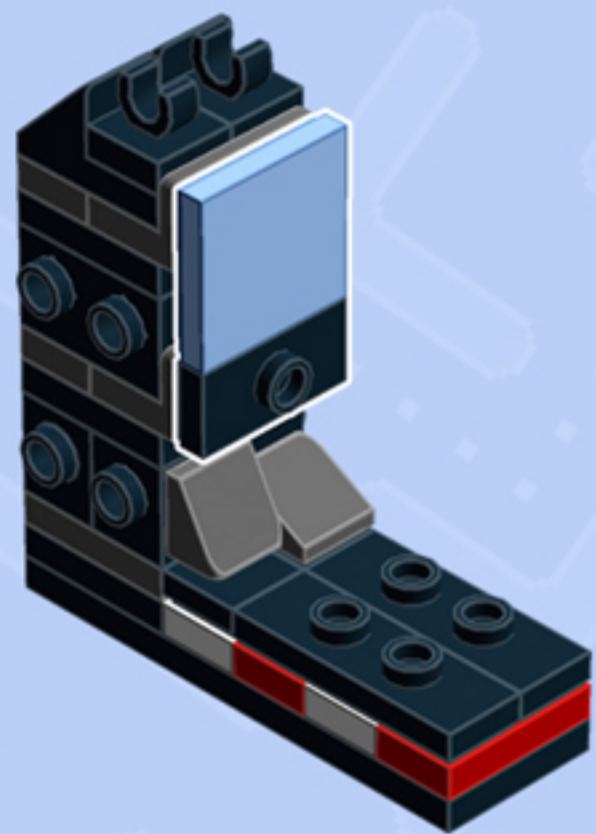

MODULAR Arcade

ARCADE RACER

A LEGO® project by Chris McVeigh
chrismcveigh.com

• RED •

Element ID	Color	Description	Quantity
6020193	Black	Angular Plate 1.5 Bot. 1X2 1/2	1
4558954	Black	Brick 1X1 W. 1 Knob	1
6187572	Black	Brick 1X1, W/ 2 Knobs, Corner	1
6138173	Black	Brick 1X2 W. 2 Knobs	3
307026	Black	Flat Tile 1X1	1
306926	Black	Flat Tile 1X2	1
6156991	Black	Gold Ingot	1
6141554	Black	Left Plate 2X2 27 Deg	1
302426	Black	Plate 1X1	1
6066102	Black	Plate 1X1 W. Up Right Holder	2
302326	Black	Plate 1X2	1
6092585	Black	Plate 1X2 W. 1 Knob	1

Element ID	Color	Description	Quantity
4515368	Black	Plate 1X2 W/Shaft Ø3.2	2
6199908	Black	Plate 1X3 W/ 2 Knobs	2
302226	Black	Plate 2X2	2
6192346	Black	Plate 2X2, W/ Reduced Knobs	1
6052126	Black	Plate 2X2X2/3 W. 2. Hor. Knob	1
379526	Black	Plate 2X6	1
4227392	Black	Plate 3X3, 1/4 Circle	2
6141556	Black	Right Plate 2X2 27Deg	1
6069000	Black	Roof Tile 1X2 45° W 1/3 Plate	2
4153044	Black	Stee.Wheel Ø16 F/Console 2X2	1
306921	Bright Red	Flat Tile 1X2	4
302321	Bright Red	Plate 1X2	2

Element ID	Color	Description	Quantity
4651524	Bright Red	Roof Tile 1X2X2/3, Abs	1
6217194	Bright Red	Tile 2X2, Deg. 90, W/ Deg. 45 Cut	4
6000606	Dark Stone Grey	Angular Plate 1.5 Bot. 1X2 1/2	2
4211063	Dark Stone Grey	Plate 1X2	3
4504378	Dark Stone Grey	Roof Tile 1X1X2/3	2
4524930	Dark Stone Grey	Seat 2X2X2	1
6162894	Light Royal Blue	Flat Tile 2X2	1
4211413	Medium Stone Grey	Flat Tile 2X2	1
6134378	Medium Stone Grey	Gold Ingot	1
4211398	Medium Stone Grey	Plate 1X2	1
6172366	White	1/4 Circle Tile 1X1	4
302301	White	Plate 1X2	2

* Optional Medium Stone Grey 2x2 Tile can be used for alternate display color.

Connect to Wall Unit 4x8!

*Wall Unit 4x8 building guide available separately.
Configure the floor as shown to correctly seat Arcade Racer.*