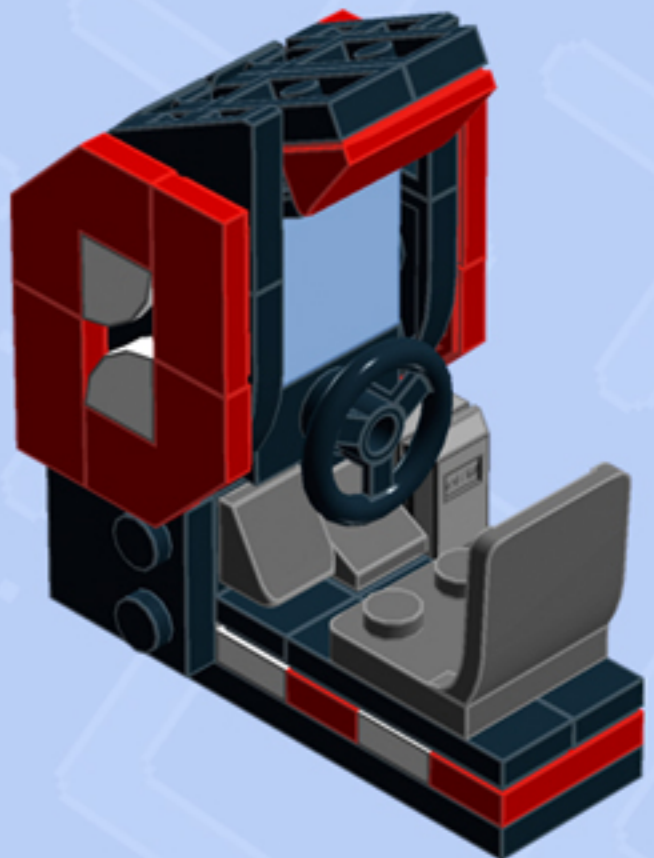

MODULAR Arcade

ARCADE RACER

A LEGO® project by Chris McVeigh
chrismcveigh.com

• RED •

Element ID	Color	Description	Quantity
6020193	Black	Angular Plate 1.5 Bot. 1X2 1/2	1
4558954	Black	Brick 1X1 W. 1 Knob	1
6187572	Black	Brick 1X1, W/ 2 Knobs, Corner	1
6138173	Black	Brick 1X2 W. 2 Knobs	3
307026	Black	Flat Tile 1X1	1
306926	Black	Flat Tile 1X2	1
6156991	Black	Gold Ingot	1
6141554	Black	Left Plate 2X2 27 Deg	1
302426	Black	Plate 1X1	1
6066102	Black	Plate 1X1 W. Up Right Holder	2
302326	Black	Plate 1X2	1
6092585	Black	Plate 1X2 W. 1 Knob	1

Element ID	Color	Description	Quantity
4515368	Black	Plate 1X2 W/Shaft Ø3.2	2
6199908	Black	Plate 1X3 W/ 2 Knobs	2
302226	Black	Plate 2X2	2
6192346	Black	Plate 2X2, W/ Reduced Knobs	1
6052126	Black	Plate 2X2X2/3 W. 2. Hor. Knob	1
379526	Black	Plate 2X6	1
4227392	Black	Plate 3X3, 1/4 Circle	2
6141556	Black	Right Plate 2X2 27Deg	1
6069000	Black	Roof Tile 1X2 45° W 1/3 Plate	2
4153044	Black	Stee.Wheel Ø16 F/Console 2X2	1
306921	Bright Red	Flat Tile 1X2	4
302321	Bright Red	Plate 1X2	2

Element ID	Color	Description	Quantity
4651524	Bright Red	Roof Tile 1X2X2/3, Abs	1
6217194	Bright Red	Tile 2X2, Deg. 90, W/ Deg. 45 Cut	4
6000606	Dark Stone Grey	Angular Plate 1.5 Bot. 1X2 1/2	2
4211063	Dark Stone Grey	Plate 1X2	3
4504378	Dark Stone Grey	Roof Tile 1X1X2/3	2
4524930	Dark Stone Grey	Seat 2X2X2	1
6162894	Light Royal Blue	Flat Tile 2X2	1
4211413	Medium Stone Grey	Flat Tile 2X2	1
6134378	Medium Stone Grey	Gold Ingot	1
4211398	Medium Stone Grey	Plate 1X2	1
6172366	White	1/4 Circle Tile 1X1	4
302301	White	Plate 1X2	2

* Optional Medium Stone Grey 2x2 Tile can be used for alternate display color.

Connect to Wall Unit 4x8!

*Wall Unit 4x8 building guide available separately.
Configure the floor as shown to correctly seat Arcade Racer.*