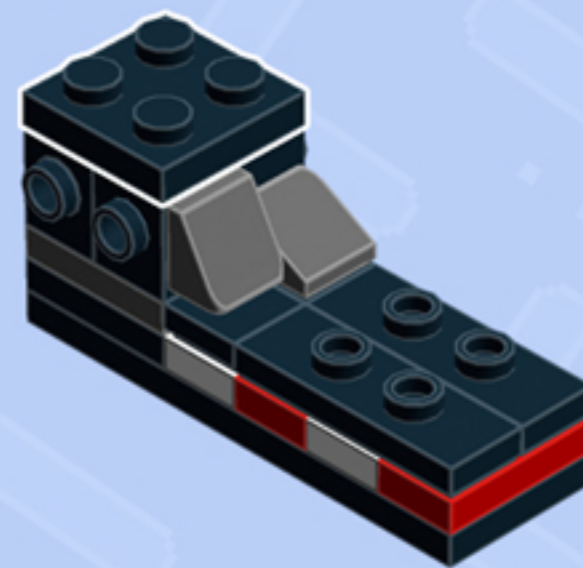

MODULAR Arcade

ARCADE RACER

A LEGO® project by Chris McVeigh
chrismcveigh.com

• RED •

Element ID	Color	Description	Quantity
6020193	Black	Angular Plate 1.5 Bot. 1X2 1/2	1
4558954	Black	Brick 1X1 W. 1 Knob	1
6187572	Black	Brick 1X1, W/ 2 Knobs, Corner	1
6138173	Black	Brick 1X2 W. 2 Knobs	3
307026	Black	Flat Tile 1X1	1
306926	Black	Flat Tile 1X2	1
6156991	Black	Gold Ingot	1
6141554	Black	Left Plate 2X2 27 Deg	1
302426	Black	Plate 1X1	1
6066102	Black	Plate 1X1 W. Up Right Holder	2
302326	Black	Plate 1X2	1
6092585	Black	Plate 1X2 W. 1 Knob	1

Element ID	Color	Description	Quantity
4515368	Black	Plate 1X2 W/Shaft Ø3.2	2
6199908	Black	Plate 1X3 W/ 2 Knobs	2
302226	Black	Plate 2X2	2
6192346	Black	Plate 2X2, W/ Reduced Knobs	1
6052126	Black	Plate 2X2X2/3 W. 2. Hor. Knob	1
379526	Black	Plate 2X6	1
4227392	Black	Plate 3X3, 1/4 Circle	2
6141556	Black	Right Plate 2X2 27Deg	1
6069000	Black	Roof Tile 1X2 45° W 1/3 Plate	2
4153044	Black	Stee.Wheel Ø16 F/Console 2X2	1
306921	Bright Red	Flat Tile 1X2	4
302321	Bright Red	Plate 1X2	2

Element ID	Color	Description	Quantity
4651524	Bright Red	Roof Tile 1X2X2/3, Abs	1
6217194	Bright Red	Tile 2X2, Deg. 90, W/ Deg. 45 Cut	4
6000606	Dark Stone Grey	Angular Plate 1.5 Bot. 1X2 1/2	2
4211063	Dark Stone Grey	Plate 1X2	3
4504378	Dark Stone Grey	Roof Tile 1X1X2/3	2
4524930	Dark Stone Grey	Seat 2X2X2	1
6162894	Light Royal Blue	Flat Tile 2X2	1
4211413	Medium Stone Grey	Flat Tile 2X2	1
6134378	Medium Stone Grey	Gold Ingot	1
4211398	Medium Stone Grey	Plate 1X2	1
6172366	White	1/4 Circle Tile 1X1	4
302301	White	Plate 1X2	2

* Optional Medium Stone Grey 2x2 Tile can be used for alternate display color.

Connect to Wall Unit 4x8!

*Wall Unit 4x8 building guide available separately.
Configure the floor as shown to correctly seat Arcade Racer.*