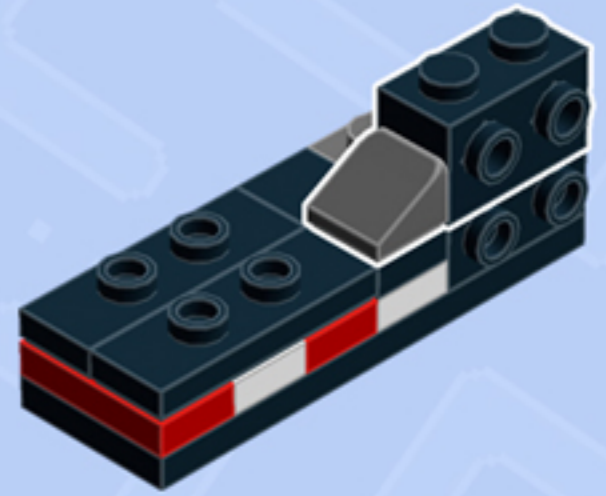

MODULAR Arcade

ARCADE RACER

A LEGO® project by Chris McVeigh
chrismcveigh.com

• RED •

Element ID	Color	Description	Quantity
6020193	Black	Angular Plate 1.5 Bot. 1X2 1/2	1
4558954	Black	Brick 1X1 W. 1 Knob	1
6187572	Black	Brick 1X1, W/ 2 Knobs, Corner	1
6138173	Black	Brick 1X2 W. 2 Knobs	3
307026	Black	Flat Tile 1X1	1
306926	Black	Flat Tile 1X2	1
6156991	Black	Gold Ingot	1
6141554	Black	Left Plate 2X2 27 Deg	1
302426	Black	Plate 1X1	1
6066102	Black	Plate 1X1 W. Up Right Holder	2
302326	Black	Plate 1X2	1
6092585	Black	Plate 1X2 W. 1 Knob	1

Element ID	Color	Description	Quantity
4515368	Black	Plate 1X2 W/Shaft Ø3.2	2
6199908	Black	Plate 1X3 W/ 2 Knobs	2
302226	Black	Plate 2X2	2
6192346	Black	Plate 2X2, W/ Reduced Knobs	1
6052126	Black	Plate 2X2X2/3 W. 2. Hor. Knob	1
379526	Black	Plate 2X6	1
4227392	Black	Plate 3X3, 1/4 Circle	2
6141556	Black	Right Plate 2X2 27Deg	1
6069000	Black	Roof Tile 1X2 45° W 1/3 Plate	2
4153044	Black	Stee.Wheel Ø16 F/Console 2X2	1
306921	Bright Red	Flat Tile 1X2	4
302321	Bright Red	Plate 1X2	2

Element ID	Color	Description	Quantity
4651524	Bright Red	Roof Tile 1X2X2/3, Abs	1
6217194	Bright Red	Tile 2X2, Deg. 90, W/ Deg. 45 Cut	4
6000606	Dark Stone Grey	Angular Plate 1.5 Bot. 1X2 1/2	2
4211063	Dark Stone Grey	Plate 1X2	3
4504378	Dark Stone Grey	Roof Tile 1X1X2/3	2
4524930	Dark Stone Grey	Seat 2X2X2	1
6162894	Light Royal Blue	Flat Tile 2X2	1
4211413	Medium Stone Grey	Flat Tile 2X2	1
6134378	Medium Stone Grey	Gold Ingot	1
4211398	Medium Stone Grey	Plate 1X2	1
6172366	White	1/4 Circle Tile 1X1	4
302301	White	Plate 1X2	2

* Optional Medium Stone Grey 2x2 Tile can be used for alternate display color.

Connect to Wall Unit 4x8!

*Wall Unit 4x8 building guide available separately.
Configure the floor as shown to correctly seat Arcade Racer.*