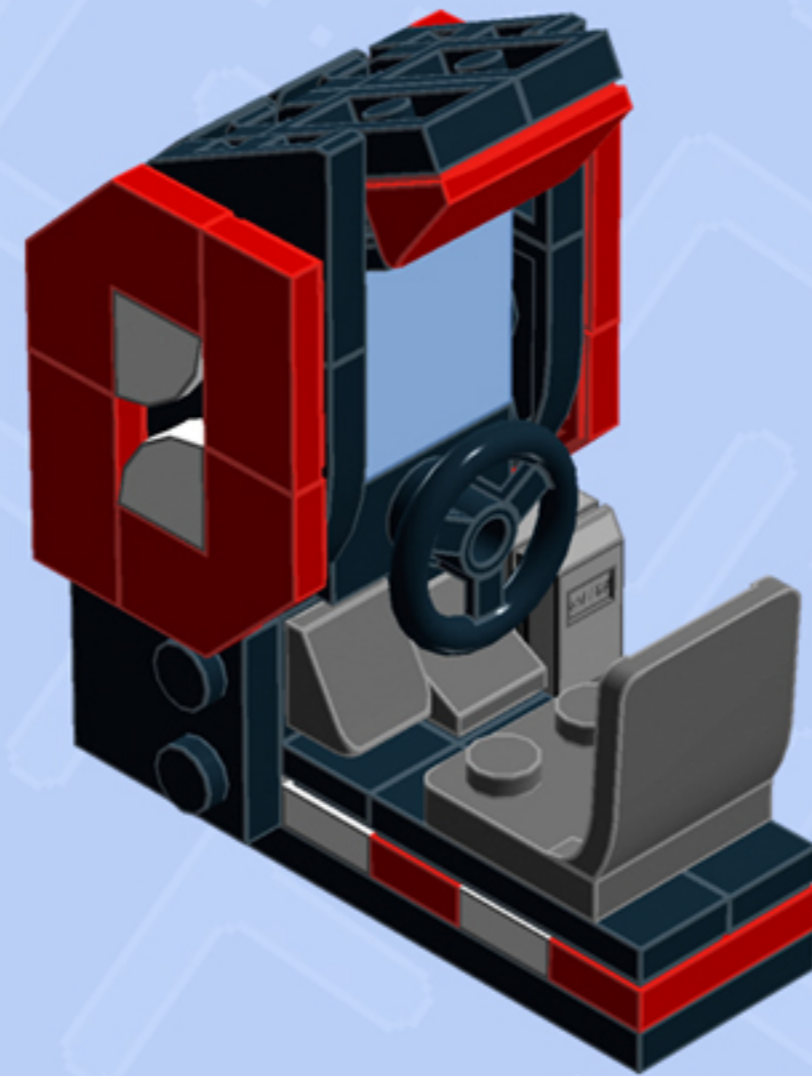

MODULAR Arcade

ARCADE RACER

A LEGO® project by Chris McVeigh
chrismcveigh.com

• RED •

Element ID	Color	Description	Quantity
6020193	Black	Angular Plate 1.5 Bot. 1X2 1/2	1
4558954	Black	Brick 1X1 W. 1 Knob	1
6187572	Black	Brick 1X1, W/ 2 Knobs, Corner	1
6138173	Black	Brick 1X2 W. 2 Knobs	3
307026	Black	Flat Tile 1X1	1
306926	Black	Flat Tile 1X2	1
6156991	Black	Gold Ingot	1
6141554	Black	Left Plate 2X2 27 Deg	1
302426	Black	Plate 1X1	1
6066102	Black	Plate 1X1 W. Up Right Holder	2
302326	Black	Plate 1X2	1
6092585	Black	Plate 1X2 W. 1 Knob	1

Element ID	Color	Description	Quantity
4515368	Black	Plate 1X2 W/Shaft Ø3.2	2
6199908	Black	Plate 1X3 W/ 2 Knobs	2
302226	Black	Plate 2X2	2
6192346	Black	Plate 2X2, W/ Reduced Knobs	1
6052126	Black	Plate 2X2X2/3 W. 2. Hor. Knob	1
379526	Black	Plate 2X6	1
4227392	Black	Plate 3X3, 1/4 Circle	2
6141556	Black	Right Plate 2X2 27Deg	1
6069000	Black	Roof Tile 1X2 45° W 1/3 Plate	2
4153044	Black	Stee.Wheel Ø16 F/Console 2X2	1
306921	Bright Red	Flat Tile 1X2	4
302321	Bright Red	Plate 1X2	2

Element ID	Color	Description	Quantity
4651524	Bright Red	Roof Tile 1X2X2/3, Abs	1
6217194	Bright Red	Tile 2X2, Deg. 90, W/ Deg. 45 Cut	4
6000606	Dark Stone Grey	Angular Plate 1.5 Bot. 1X2 1/2	2
4211063	Dark Stone Grey	Plate 1X2	3
4504378	Dark Stone Grey	Roof Tile 1X1X2/3	2
4524930	Dark Stone Grey	Seat 2X2X2	1
6162894	Light Royal Blue	Flat Tile 2X2	1
4211413	Medium Stone Grey	Flat Tile 2X2	1
6134378	Medium Stone Grey	Gold Ingot	1
4211398	Medium Stone Grey	Plate 1X2	1
6172366	White	1/4 Circle Tile 1X1	4
302301	White	Plate 1X2	2

* Optional Medium Stone Grey 2x2 Tile can be used for alternate display color.

Connect to Wall Unit 4x8!

*Wall Unit 4x8 building guide available separately.
Configure the floor as shown to correctly seat Arcade Racer.*