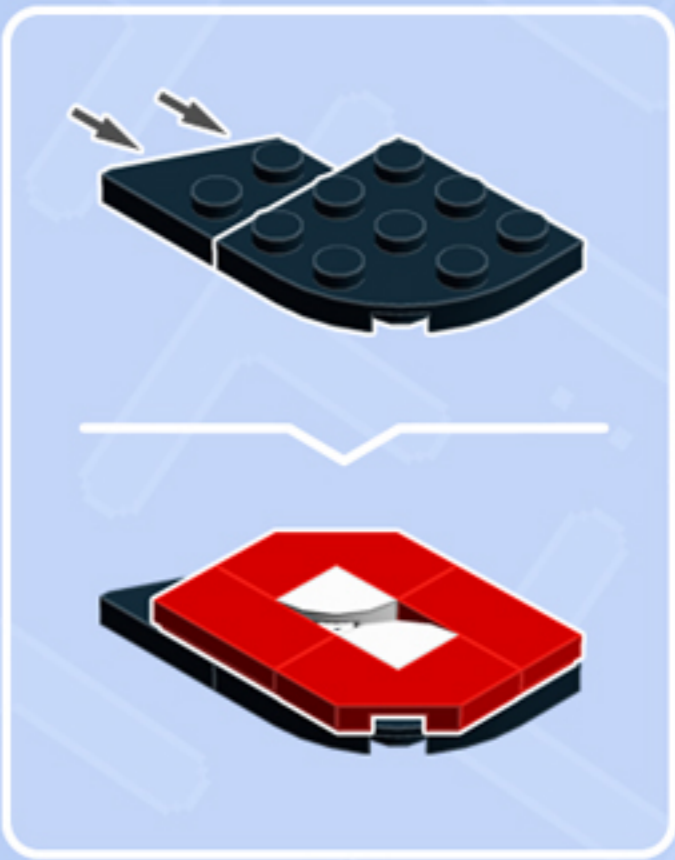

Element ID	Color	Description	Quantity
4515368	Black	Plate 1X2 W/Shaft Ø3.2	2
6199908	Black	Plate 1X3 W/ 2 Knobs	2
302226	Black	Plate 2X2	2
6192346	Black	Plate 2X2, W/ Reduced Knobs	1
6052126	Black	Plate 2X2X2/3 W. 2. Hor. Knob	1
379526	Black	Plate 2X6	1
4227392	Black	Plate 3X3, 1/4 Circle	2
6141556	Black	Right Plate 2X2 27Deg	1
6069000	Black	Roof Tile 1X2 45° W 1/3 Plate	2
4153044	Black	Stee.Wheel Ø16 F/Console 2X2	1
306921	Bright Red	Flat Tile 1X2	4
302321	Bright Red	Plate 1X2	2

Element ID	Color	Description	Quantity
4651524	Bright Red	Roof Tile 1X2X2/3, Abs	1
6217194	Bright Red	Tile 2X2, Deg. 90, W/ Deg. 45 Cut	4
6000606	Dark Stone Grey	Angular Plate 1.5 Bot. 1X2 1/2	2
4211063	Dark Stone Grey	Plate 1X2	3
4504378	Dark Stone Grey	Roof Tile 1X1X2/3	2
4524930	Dark Stone Grey	Seat 2X2X2	1
6162894	Light Royal Blue	Flat Tile 2X2	1
4211413	Medium Stone Grey	Flat Tile 2X2	1
6134378	Medium Stone Grey	Gold Ingot	1
4211398	Medium Stone Grey	Plate 1X2	1
6172366	White	1/4 Circle Tile 1X1	4
302301	White	Plate 1X2	2

* Optional Medium Stone Grey 2x2 Tile can be used for alternate display color.

Connect to Wall Unit 4x8!

*Wall Unit 4x8 building guide available separately.
Configure the floor as shown to correctly seat Arcade Racer.*