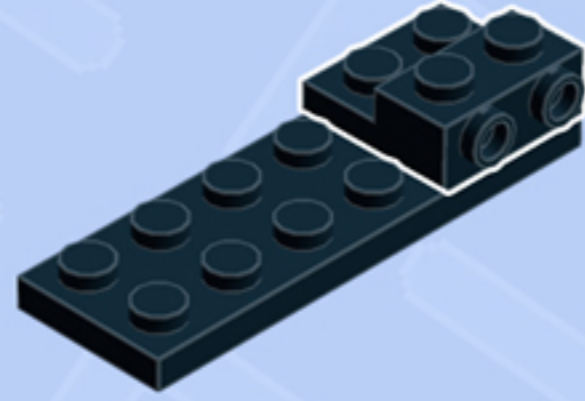

MODULAR Arcade

ARCADE RACER

A LEGO® project by Chris McVeigh
chrismcveigh.com

• RED •

Element ID	Color	Description	Quantity
6020193	Black	Angular Plate 1.5 Bot. 1X2 1/2	1
4558954	Black	Brick 1X1 W. 1 Knob	1
6187572	Black	Brick 1X1, W/ 2 Knobs, Corner	1
6138173	Black	Brick 1X2 W. 2 Knobs	3
307026	Black	Flat Tile 1X1	1
306926	Black	Flat Tile 1X2	1
6156991	Black	Gold Ingot	1
6141554	Black	Left Plate 2X2 27 Deg	1
302426	Black	Plate 1X1	1
6066102	Black	Plate 1X1 W. Up Right Holder	2
302326	Black	Plate 1X2	1
6092585	Black	Plate 1X2 W. 1 Knob	1

Element ID	Color	Description	Quantity
4515368	Black	Plate 1X2 W/Shaft Ø3.2	2
6199908	Black	Plate 1X3 W/ 2 Knobs	2
302226	Black	Plate 2X2	2
6192346	Black	Plate 2X2, W/ Reduced Knobs	1
6052126	Black	Plate 2X2X2/3 W. 2. Hor. Knob	1
379526	Black	Plate 2X6	1
4227392	Black	Plate 3X3, 1/4 Circle	2
6141556	Black	Right Plate 2X2 27Deg	1
6069000	Black	Roof Tile 1X2 45° W 1/3 Plate	2
4153044	Black	Stee.Wheel Ø16 F/Console 2X2	1
306921	Bright Red	Flat Tile 1X2	4
302321	Bright Red	Plate 1X2	2

Element ID	Color	Description	Quantity
4651524	Bright Red	Roof Tile 1X2X2/3, Abs	1
6217194	Bright Red	Tile 2X2, Deg. 90, W/ Deg. 45 Cut	4
6000606	Dark Stone Grey	Angular Plate 1.5 Bot. 1X2 1/2	2
4211063	Dark Stone Grey	Plate 1X2	3
4504378	Dark Stone Grey	Roof Tile 1X1X2/3	2
4524930	Dark Stone Grey	Seat 2X2X2	1
6162894	Light Royal Blue	Flat Tile 2X2	1
4211413	Medium Stone Grey	Flat Tile 2X2	1
6134378	Medium Stone Grey	Gold Ingot	1
4211398	Medium Stone Grey	Plate 1X2	1
6172366	White	1/4 Circle Tile 1X1	4
302301	White	Plate 1X2	2

* Optional Medium Stone Grey 2x2 Tile can be used for alternate display color.

Connect to Wall Unit 4x8!

*Wall Unit 4x8 building guide available separately.
Configure the floor as shown to correctly seat Arcade Racer.*