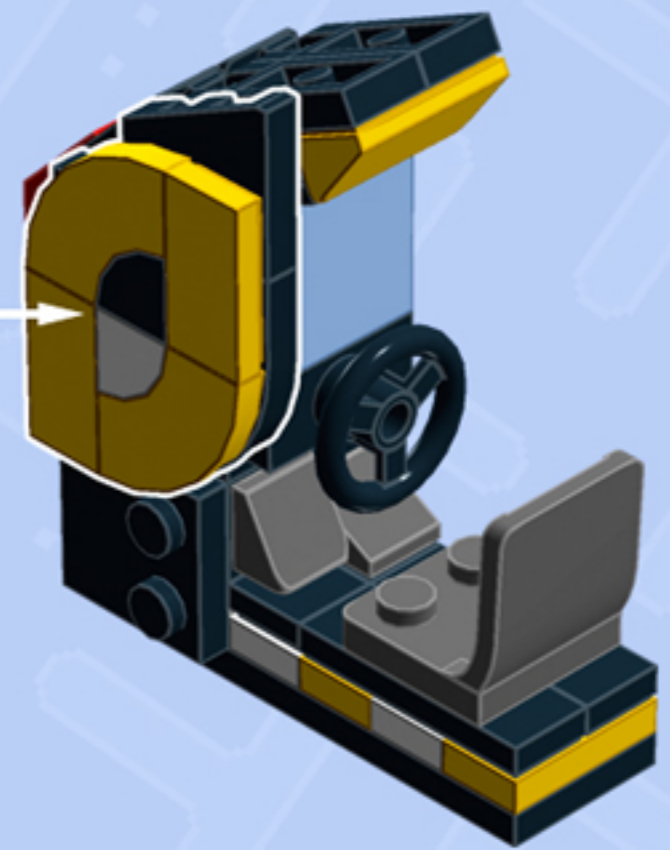

Element ID	Color	Description	Quantity
6092585	Black	Plate 1X2 W. 1 Knob	1
4515368	Black	Plate 1X2 W/Shaft Ø3.2	2
6199908	Black	Plate 1X3 W/ 2 Knobs	2
302226	Black	Plate 2X2	2
6192346	Black	Plate 2X2, W/ Reduced Knobs	1
6052126	Black	Plate 2X2X2/3 W. 2. Hor. Knob	1
379526	Black	Plate 2X6	1
4227392	Black	Plate 3X3, 1/4 Circle	2
6141556	Black	Right Plate 2X2 27Deg	1
6069000	Black	Roof Tile 1X2 45° W 1/3 Plate	2
4153044	Black	Stee.Wheel Ø16 F/Console 2X2	1
306924	Bright Yellow	Flat Tile 1X2	4

Element ID	Color	Description	Quantity
302324	Bright Yellow	Plate 1X2	2
4550348	Bright Yellow	Roof Tile 1X2X2/3, Abs	1
6195186	Bright Yellow	Tile 2X2, W/ Bow	4
6000606	Dark Stone Grey	Angular Plate 1.5 Bot. 1X2 1/2	2
4211063	Dark Stone Grey	Plate 1X2	3
4504378	Dark Stone Grey	Roof Tile 1X1X2/3	2
4524930	Dark Stone Grey	Seat 2X2X2	1
6162894	Light Royal Blue	Flat Tile 2X2	1
6134378	Medium Stone Grey	Gold Ingot	1
4211398	Medium Stone Grey	Plate 1X2	1
6172366	White	1/4 Circle Tile 1X1	2
302301	White	Plate 1X2	2

Connect to Wall Unit 4x8!

*Wall Unit 4x8 building guide available separately.
Configure the floor as shown to correctly seat Arcade Racer.*

*For more fun builds,
please stop by chrismcveigh.com,
visit me at facebook.com/c.mcveigh.photos,
or follow me on twitter [@actionfigured](https://twitter.com/actionfigured)*