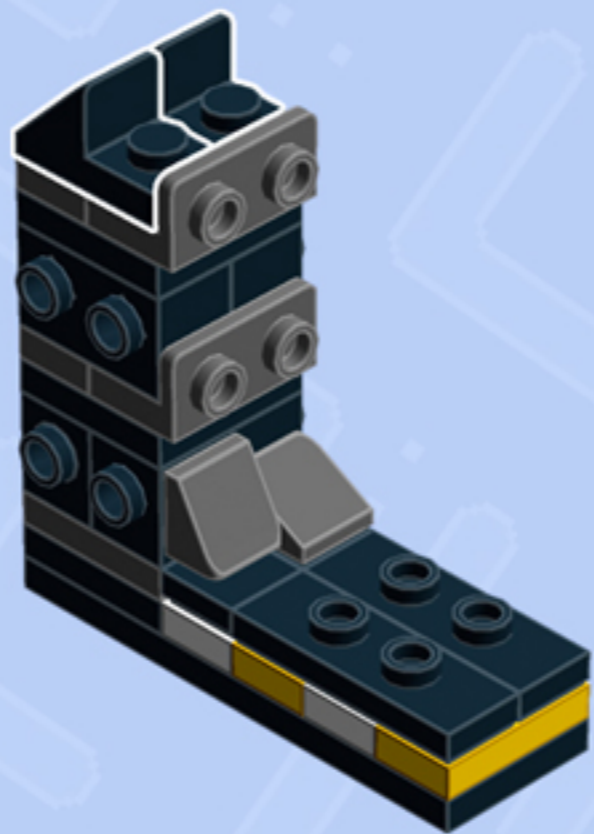

MODULAR Arcade

ARCADE RACER

A LEGO® project by Chris McVeigh
chrismcveigh.com

• YELLOW •

Element ID	Color	Description	Quantity
6172383	Black	1/4 Circle Tile 1X1	2
6020193	Black	Angular Plate 1.5 Bot. 1X2 1/2	1
4558954	Black	Brick 1X1 W. 1 Knob	1
6187572	Black	Brick 1X1, W/ 2 Knobs, Corner	1
6138173	Black	Brick 1X2 W. 2 Knobs	3
307026	Black	Flat Tile 1X1	1
306926	Black	Flat Tile 1X2	1
6156991	Black	Gold Ingot	1
6141554	Black	Left Plate 2X2 27 Deg	1
302426	Black	Plate 1X1	1
6066102	Black	Plate 1X1 W. Up Right Holder	2
302326	Black	Plate 1X2	1

Element ID	Color	Description	Quantity
6092585	Black	Plate 1X2 W. 1 Knob	1
4515368	Black	Plate 1X2 W/Shaft Ø3.2	2
6199908	Black	Plate 1X3 W/ 2 Knobs	2
302226	Black	Plate 2X2	2
6192346	Black	Plate 2X2, W/ Reduced Knobs	1
6052126	Black	Plate 2X2X2/3 W. 2. Hor. Knob	1
379526	Black	Plate 2X6	1
4227392	Black	Plate 3X3, 1/4 Circle	2
6141556	Black	Right Plate 2X2 27Deg	1
6069000	Black	Roof Tile 1X2 45° W 1/3 Plate	2
4153044	Black	Stee.Wheel Ø16 F/Console 2X2	1
306924	Bright Yellow	Flat Tile 1X2	4

Element ID	Color	Description	Quantity
302324	Bright Yellow	Plate 1X2	2
4550348	Bright Yellow	Roof Tile 1X2X2/3, Abs	1
6195186	Bright Yellow	Tile 2X2, W/ Bow	4
6000606	Dark Stone Grey	Angular Plate 1.5 Bot. 1X2 1/2	2
4211063	Dark Stone Grey	Plate 1X2	3
4504378	Dark Stone Grey	Roof Tile 1X1X2/3	2
4524930	Dark Stone Grey	Seat 2X2X2	1
6162894	Light Royal Blue	Flat Tile 2X2	1
6134378	Medium Stone Grey	Gold Ingot	1
4211398	Medium Stone Grey	Plate 1X2	1
6172366	White	1/4 Circle Tile 1X1	2
302301	White	Plate 1X2	2