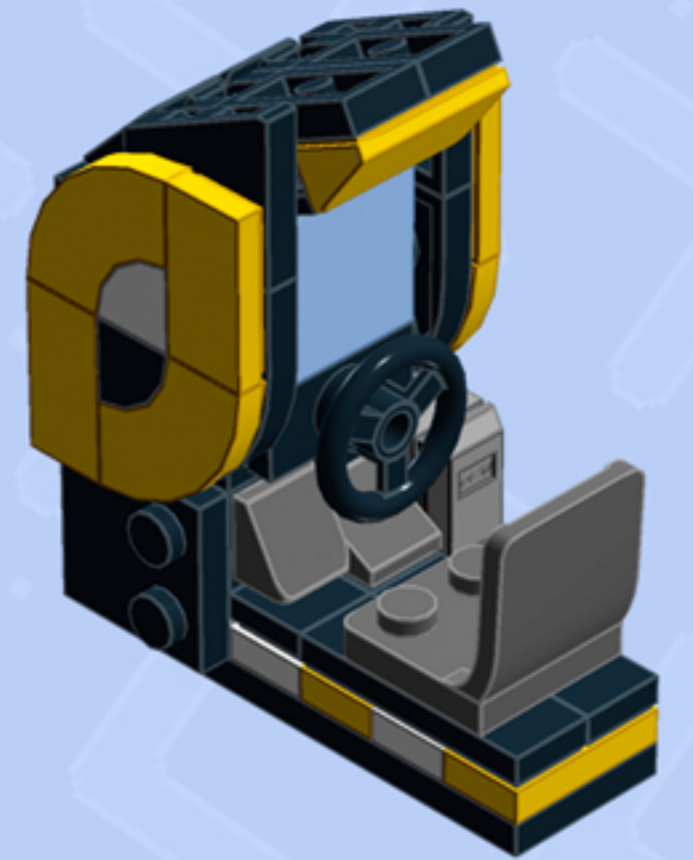

MODULAR Arcade

ARCADE RACER

A LEGO® project by Chris McVeigh
chrismcveigh.com

• YELLOW •

Element ID	Color	Description	Quantity
6172383	Black	1/4 Circle Tile 1X1	2
6020193	Black	Angular Plate 1.5 Bot. 1X2 1/2	1
4558954	Black	Brick 1X1 W. 1 Knob	1
6187572	Black	Brick 1X1, W/ 2 Knobs, Corner	1
6138173	Black	Brick 1X2 W. 2 Knobs	3
307026	Black	Flat Tile 1X1	1
306926	Black	Flat Tile 1X2	1
6156991	Black	Gold Ingot	1
6141554	Black	Left Plate 2X2 27 Deg	1
302426	Black	Plate 1X1	1
6066102	Black	Plate 1X1 W. Up Right Holder	2
302326	Black	Plate 1X2	1

Element ID	Color	Description	Quantity
6092585	Black	Plate 1X2 W. 1 Knob	1
4515368	Black	Plate 1X2 W/Shaft Ø3.2	2
6199908	Black	Plate 1X3 W/ 2 Knobs	2
302226	Black	Plate 2X2	2
6192346	Black	Plate 2X2, W/ Reduced Knobs	1
6052126	Black	Plate 2X2X2/3 W. 2. Hor. Knob	1
379526	Black	Plate 2X6	1
4227392	Black	Plate 3X3, 1/4 Circle	2
6141556	Black	Right Plate 2X2 27Deg	1
6069000	Black	Roof Tile 1X2 45° W 1/3 Plate	2
4153044	Black	Stee.Wheel Ø16 F/Console 2X2	1
306924	Bright Yellow	Flat Tile 1X2	4

Element ID	Color	Description	Quantity
302324	Bright Yellow	Plate 1X2	2
4550348	Bright Yellow	Roof Tile 1X2X2/3, Abs	1
6195186	Bright Yellow	Tile 2X2, W/ Bow	4
6000606	Dark Stone Grey	Angular Plate 1.5 Bot. 1X2 1/2	2
4211063	Dark Stone Grey	Plate 1X2	3
4504378	Dark Stone Grey	Roof Tile 1X1X2/3	2
4524930	Dark Stone Grey	Seat 2X2X2	1
6162894	Light Royal Blue	Flat Tile 2X2	1
6134378	Medium Stone Grey	Gold Ingot	1
4211398	Medium Stone Grey	Plate 1X2	1
6172366	White	1/4 Circle Tile 1X1	2
302301	White	Plate 1X2	2

Connect to Wall Unit 4x8!

*Wall Unit 4x8 building guide available separately.
Configure the floor as shown to correctly seat Arcade Racer.*

*For more fun builds,
please stop by chrismcveigh.com,
visit me at facebook.com/c.mcveigh.photos,
or follow me on twitter [@actionfigured](https://twitter.com/actionfigured)*