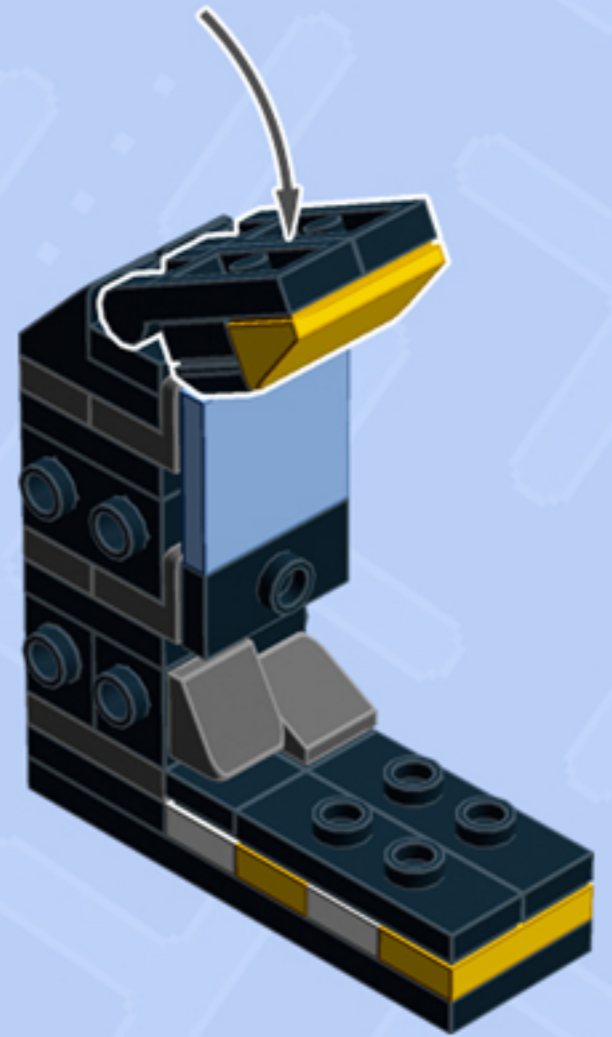

MODULAR Arcade

ARCADE RACER

A LEGO® project by Chris McVeigh
chrismcveigh.com

• YELLOW •

Element ID	Color	Description	Quantity
6172383	Black	1/4 Circle Tile 1X1	2
6020193	Black	Angular Plate 1.5 Bot. 1X2 1/2	1
4558954	Black	Brick 1X1 W. 1 Knob	1
6187572	Black	Brick 1X1, W/ 2 Knobs, Corner	1
6138173	Black	Brick 1X2 W. 2 Knobs	3
307026	Black	Flat Tile 1X1	1
306926	Black	Flat Tile 1X2	1
6156991	Black	Gold Ingot	1
6141554	Black	Left Plate 2X2 27 Deg	1
302426	Black	Plate 1X1	1
6066102	Black	Plate 1X1 W. Up Right Holder	2
302326	Black	Plate 1X2	1

Element ID	Color	Description	Quantity
6092585	Black	Plate 1X2 W. 1 Knob	1
4515368	Black	Plate 1X2 W/Shaft Ø3.2	2
6199908	Black	Plate 1X3 W/ 2 Knobs	2
302226	Black	Plate 2X2	2
6192346	Black	Plate 2X2, W/ Reduced Knobs	1
6052126	Black	Plate 2X2X2/3 W. 2. Hor. Knob	1
379526	Black	Plate 2X6	1
4227392	Black	Plate 3X3, 1/4 Circle	2
6141556	Black	Right Plate 2X2 27Deg	1
6069000	Black	Roof Tile 1X2 45° W 1/3 Plate	2
4153044	Black	Stee.Wheel Ø16 F/Console 2X2	1
306924	Bright Yellow	Flat Tile 1X2	4

Element ID	Color	Description	Quantity
302324	Bright Yellow	Plate 1X2	2
4550348	Bright Yellow	Roof Tile 1X2X2/3, Abs	1
6195186	Bright Yellow	Tile 2X2, W/ Bow	4
6000606	Dark Stone Grey	Angular Plate 1.5 Bot. 1X2 1/2	2
4211063	Dark Stone Grey	Plate 1X2	3
4504378	Dark Stone Grey	Roof Tile 1X1X2/3	2
4524930	Dark Stone Grey	Seat 2X2X2	1
6162894	Light Royal Blue	Flat Tile 2X2	1
6134378	Medium Stone Grey	Gold Ingot	1
4211398	Medium Stone Grey	Plate 1X2	1
6172366	White	1/4 Circle Tile 1X1	2
302301	White	Plate 1X2	2

Connect to Wall Unit 4x8!

*Wall Unit 4x8 building guide available separately.
Configure the floor as shown to correctly seat Arcade Racer.*

*For more fun builds,
please stop by chrismcveigh.com,
visit me at facebook.com/c.mcveigh.photos,
or follow me on twitter [@actionfigured](https://twitter.com/actionfigured)*