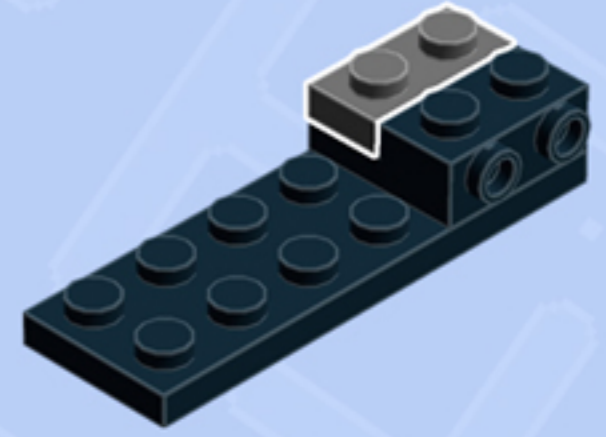

MODULAR Arcade

ARCADE RACER

A LEGO® project by Chris McVeigh
chrismcveigh.com

• YELLOW •

Element ID	Color	Description	Quantity
6172383	Black	1/4 Circle Tile 1X1	2
6020193	Black	Angular Plate 1.5 Bot. 1X2 1/2	1
4558954	Black	Brick 1X1 W. 1 Knob	1
6187572	Black	Brick 1X1, W/ 2 Knobs, Corner	1
6138173	Black	Brick 1X2 W. 2 Knobs	3
307026	Black	Flat Tile 1X1	1
306926	Black	Flat Tile 1X2	1
6156991	Black	Gold Ingot	1
6141554	Black	Left Plate 2X2 27 Deg	1
302426	Black	Plate 1X1	1
6066102	Black	Plate 1X1 W. Up Right Holder	2
302326	Black	Plate 1X2	1

Element ID	Color	Description	Quantity
6092585	Black	Plate 1X2 W. 1 Knob	1
4515368	Black	Plate 1X2 W/Shaft Ø3.2	2
6199908	Black	Plate 1X3 W/ 2 Knobs	2
302226	Black	Plate 2X2	2
6192346	Black	Plate 2X2, W/ Reduced Knobs	1
6052126	Black	Plate 2X2X2/3 W. 2. Hor. Knob	1
379526	Black	Plate 2X6	1
4227392	Black	Plate 3X3, 1/4 Circle	2
6141556	Black	Right Plate 2X2 27Deg	1
6069000	Black	Roof Tile 1X2 45° W 1/3 Plate	2
4153044	Black	Stee.Wheel Ø16 F/Console 2X2	1
306924	Bright Yellow	Flat Tile 1X2	4

Element ID	Color	Description	Quantity
302324	Bright Yellow	Plate 1X2	2
4550348	Bright Yellow	Roof Tile 1X2X2/3, Abs	1
6195186	Bright Yellow	Tile 2X2, W/ Bow	4
6000606	Dark Stone Grey	Angular Plate 1.5 Bot. 1X2 1/2	2
4211063	Dark Stone Grey	Plate 1X2	3
4504378	Dark Stone Grey	Roof Tile 1X1X2/3	2
4524930	Dark Stone Grey	Seat 2X2X2	1
6162894	Light Royal Blue	Flat Tile 2X2	1
6134378	Medium Stone Grey	Gold Ingot	1
4211398	Medium Stone Grey	Plate 1X2	1
6172366	White	1/4 Circle Tile 1X1	2
302301	White	Plate 1X2	2