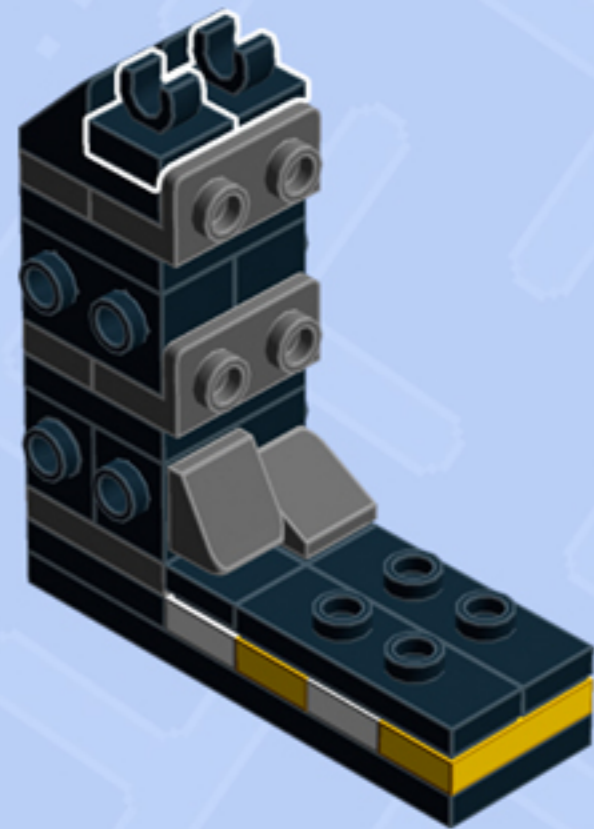

MODULAR Arcade

ARCADE RACER

A LEGO® project by Chris McVeigh
chrismcveigh.com

• YELLOW •

Element ID	Color	Description	Quantity
6172383	Black	1/4 Circle Tile 1X1	2
6020193	Black	Angular Plate 1.5 Bot. 1X2 1/2	1
4558954	Black	Brick 1X1 W. 1 Knob	1
6187572	Black	Brick 1X1, W/ 2 Knobs, Corner	1
6138173	Black	Brick 1X2 W. 2 Knobs	3
307026	Black	Flat Tile 1X1	1
306926	Black	Flat Tile 1X2	1
6156991	Black	Gold Ingot	1
6141554	Black	Left Plate 2X2 27 Deg	1
302426	Black	Plate 1X1	1
6066102	Black	Plate 1X1 W. Up Right Holder	2
302326	Black	Plate 1X2	1

Element ID	Color	Description	Quantity
6092585	Black	Plate 1X2 W. 1 Knob	1
4515368	Black	Plate 1X2 W/Shaft Ø3.2	2
6199908	Black	Plate 1X3 W/ 2 Knobs	2
302226	Black	Plate 2X2	2
6192346	Black	Plate 2X2, W/ Reduced Knobs	1
6052126	Black	Plate 2X2X2/3 W. 2. Hor. Knob	1
379526	Black	Plate 2X6	1
4227392	Black	Plate 3X3, 1/4 Circle	2
6141556	Black	Right Plate 2X2 27Deg	1
6069000	Black	Roof Tile 1X2 45° W 1/3 Plate	2
4153044	Black	Stee.Wheel Ø16 F/Console 2X2	1
306924	Bright Yellow	Flat Tile 1X2	4

Element ID	Color	Description	Quantity
302324	Bright Yellow	Plate 1X2	2
4550348	Bright Yellow	Roof Tile 1X2X2/3, Abs	1
6195186	Bright Yellow	Tile 2X2, W/ Bow	4
6000606	Dark Stone Grey	Angular Plate 1.5 Bot. 1X2 1/2	2
4211063	Dark Stone Grey	Plate 1X2	3
4504378	Dark Stone Grey	Roof Tile 1X1X2/3	2
4524930	Dark Stone Grey	Seat 2X2X2	1
6162894	Light Royal Blue	Flat Tile 2X2	1
6134378	Medium Stone Grey	Gold Ingot	1
4211398	Medium Stone Grey	Plate 1X2	1
6172366	White	1/4 Circle Tile 1X1	2
302301	White	Plate 1X2	2