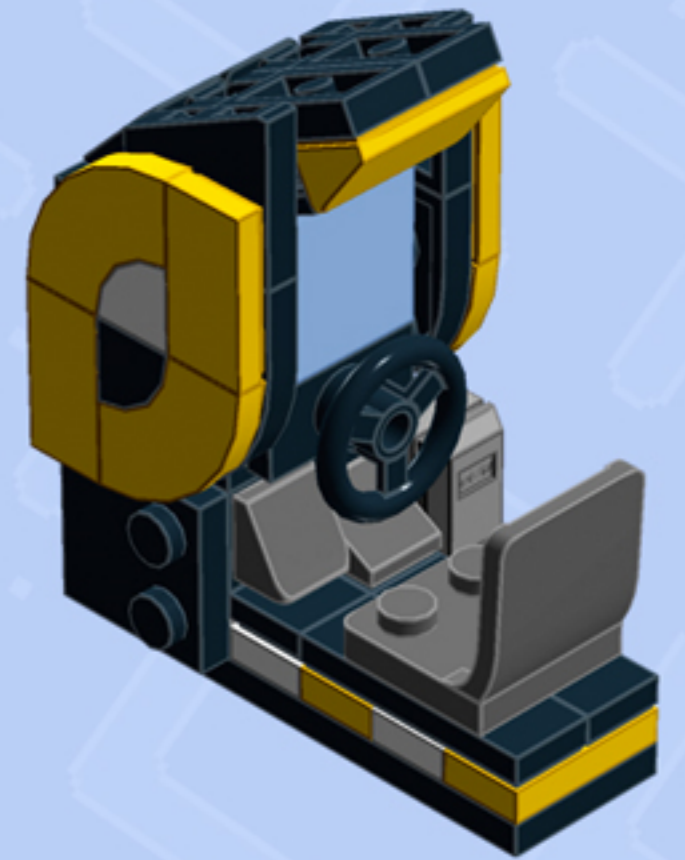

MODULAR Arcade

ARCADE RACER

A LEGO® project by Chris McVeigh
chrismcveigh.com

• YELLOW •

Element ID	Color	Description	Quantity
6172383	Black	1/4 Circle Tile 1X1	2
6020193	Black	Angular Plate 1.5 Bot. 1X2 1/2	1
4558954	Black	Brick 1X1 W. 1 Knob	1
6187572	Black	Brick 1X1, W/ 2 Knobs, Corner	1
6138173	Black	Brick 1X2 W. 2 Knobs	3
307026	Black	Flat Tile 1X1	1
306926	Black	Flat Tile 1X2	1
6156991	Black	Gold Ingot	1
6141554	Black	Left Plate 2X2 27 Deg	1
302426	Black	Plate 1X1	1
6066102	Black	Plate 1X1 W. Up Right Holder	2
302326	Black	Plate 1X2	1

Element ID	Color	Description	Quantity
6092585	Black	Plate 1X2 W. 1 Knob	1
4515368	Black	Plate 1X2 W/Shaft Ø3.2	2
6199908	Black	Plate 1X3 W/ 2 Knobs	2
302226	Black	Plate 2X2	2
6192346	Black	Plate 2X2, W/ Reduced Knobs	1
6052126	Black	Plate 2X2X2/3 W. 2. Hor. Knob	1
379526	Black	Plate 2X6	1
4227392	Black	Plate 3X3, 1/4 Circle	2
6141556	Black	Right Plate 2X2 27Deg	1
6069000	Black	Roof Tile 1X2 45° W 1/3 Plate	2
4153044	Black	Stee.Wheel Ø16 F/Console 2X2	1
306924	Bright Yellow	Flat Tile 1X2	4

Element ID	Color	Description	Quantity
302324	Bright Yellow	Plate 1X2	2
4550348	Bright Yellow	Roof Tile 1X2X2/3, Abs	1
6195186	Bright Yellow	Tile 2X2, W/ Bow	4
6000606	Dark Stone Grey	Angular Plate 1.5 Bot. 1X2 1/2	2
4211063	Dark Stone Grey	Plate 1X2	3
4504378	Dark Stone Grey	Roof Tile 1X1X2/3	2
4524930	Dark Stone Grey	Seat 2X2X2	1
6162894	Light Royal Blue	Flat Tile 2X2	1
6134378	Medium Stone Grey	Gold Ingot	1
4211398	Medium Stone Grey	Plate 1X2	1
6172366	White	1/4 Circle Tile 1X1	2
302301	White	Plate 1X2	2

Connect to Wall Unit 4x8!

*Wall Unit 4x8 building guide available separately.
Configure the floor as shown to correctly seat Arcade Racer.*

*For more fun builds,
please stop by chrismcveigh.com,
visit me at facebook.com/c.mcveigh.photos,
or follow me on twitter [@actionfigured](https://twitter.com/actionfigured)*