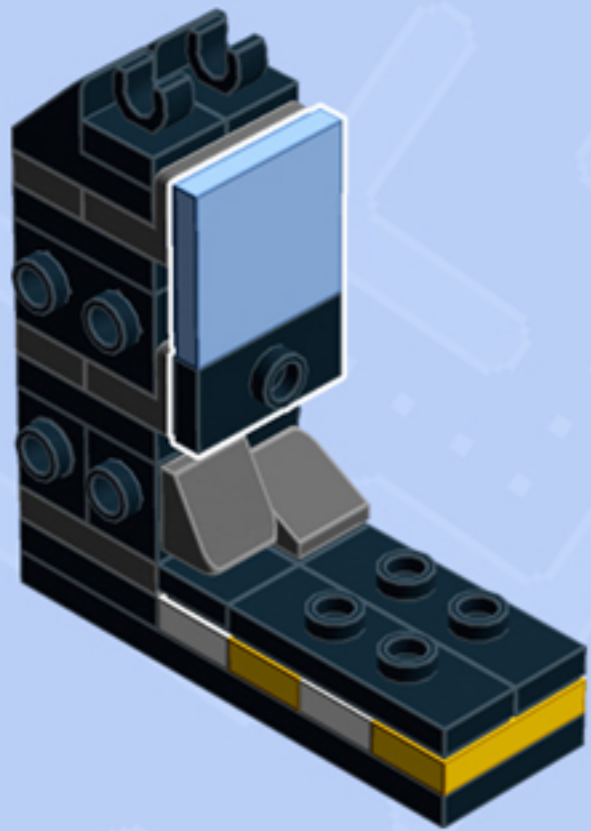

MODULAR Arcade

ARCADE RACER

A LEGO® project by Chris McVeigh
chrismcveigh.com

• YELLOW •

Element ID	Color	Description	Quantity
6172383	Black	1/4 Circle Tile 1X1	2
6020193	Black	Angular Plate 1.5 Bot. 1X2 1/2	1
4558954	Black	Brick 1X1 W. 1 Knob	1
6187572	Black	Brick 1X1, W/ 2 Knobs, Corner	1
6138173	Black	Brick 1X2 W. 2 Knobs	3
307026	Black	Flat Tile 1X1	1
306926	Black	Flat Tile 1X2	1
6156991	Black	Gold Ingot	1
6141554	Black	Left Plate 2X2 27 Deg	1
302426	Black	Plate 1X1	1
6066102	Black	Plate 1X1 W. Up Right Holder	2
302326	Black	Plate 1X2	1

Element ID	Color	Description	Quantity
6092585	Black	Plate 1X2 W. 1 Knob	1
4515368	Black	Plate 1X2 W/Shaft Ø3.2	2
6199908	Black	Plate 1X3 W/ 2 Knobs	2
302226	Black	Plate 2X2	2
6192346	Black	Plate 2X2, W/ Reduced Knobs	1
6052126	Black	Plate 2X2X2/3 W. 2. Hor. Knob	1
379526	Black	Plate 2X6	1
4227392	Black	Plate 3X3, 1/4 Circle	2
6141556	Black	Right Plate 2X2 27Deg	1
6069000	Black	Roof Tile 1X2 45° W 1/3 Plate	2
4153044	Black	Stee.Wheel Ø16 F/Console 2X2	1
306924	Bright Yellow	Flat Tile 1X2	4

Element ID	Color	Description	Quantity
302324	Bright Yellow	Plate 1X2	2
4550348	Bright Yellow	Roof Tile 1X2X2/3, Abs	1
6195186	Bright Yellow	Tile 2X2, W/ Bow	4
6000606	Dark Stone Grey	Angular Plate 1.5 Bot. 1X2 1/2	2
4211063	Dark Stone Grey	Plate 1X2	3
4504378	Dark Stone Grey	Roof Tile 1X1X2/3	2
4524930	Dark Stone Grey	Seat 2X2X2	1
6162894	Light Royal Blue	Flat Tile 2X2	1
6134378	Medium Stone Grey	Gold Ingot	1
4211398	Medium Stone Grey	Plate 1X2	1
6172366	White	1/4 Circle Tile 1X1	2
302301	White	Plate 1X2	2

Connect to Wall Unit 4x8!

*Wall Unit 4x8 building guide available separately.
Configure the floor as shown to correctly seat Arcade Racer.*

*For more fun builds,
please stop by chrismcveigh.com,
visit me at facebook.com/c.mcveigh.photos,
or follow me on twitter [@actionfigured](https://twitter.com/actionfigured)*