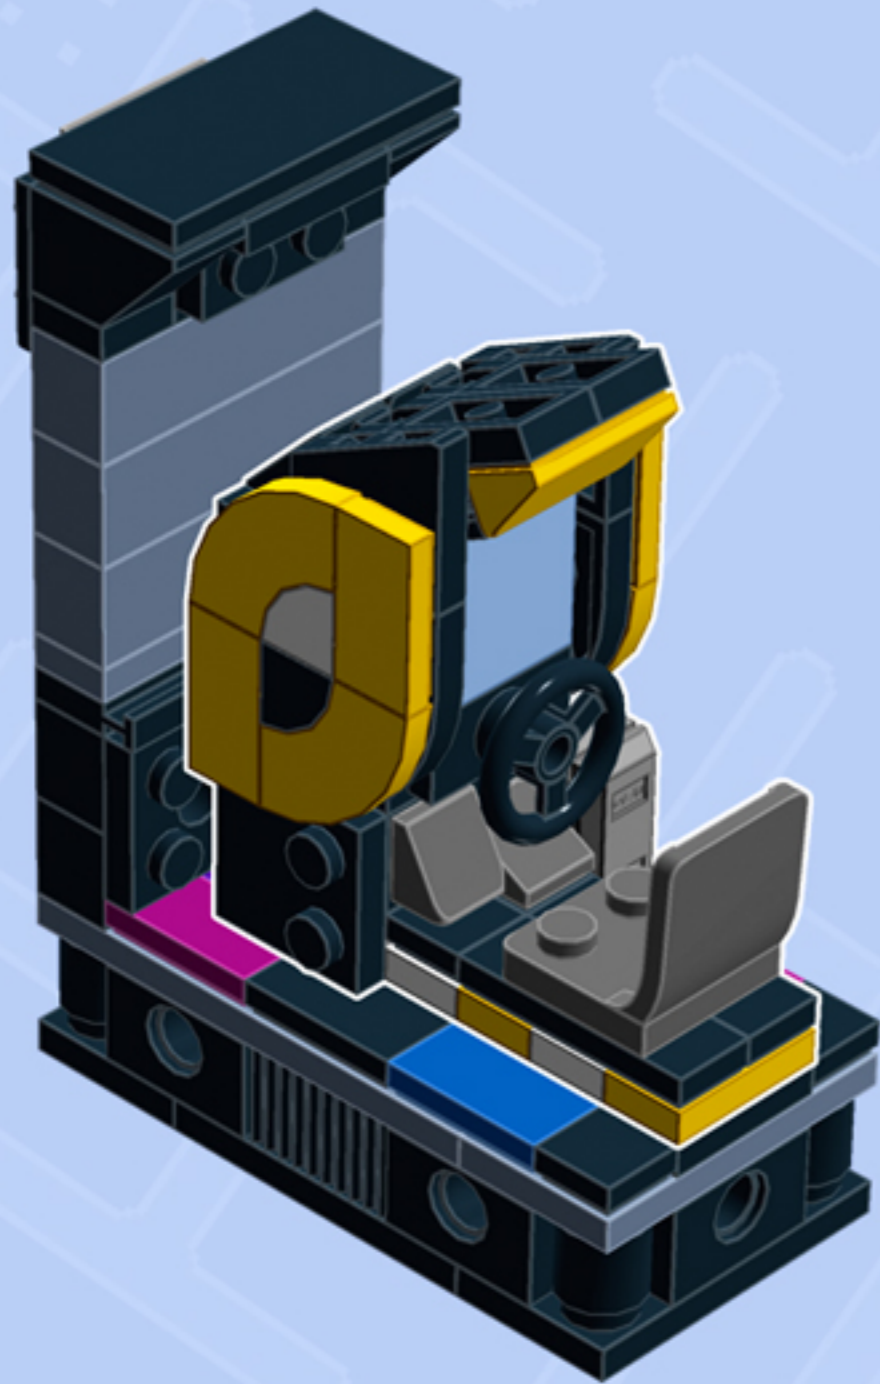

MODULAR Arcade

ARCADE RACER

A LEGO® project by Chris McVeigh
chrismcveigh.com

• YELLOW •

Element ID	Color	Description	Quantity
6172383	Black	1/4 Circle Tile 1X1	2
6020193	Black	Angular Plate 1.5 Bot. 1X2 1/2	1
4558954	Black	Brick 1X1 W. 1 Knob	1
6187572	Black	Brick 1X1, W/ 2 Knobs, Corner	1
6138173	Black	Brick 1X2 W. 2 Knobs	3
307026	Black	Flat Tile 1X1	1
306926	Black	Flat Tile 1X2	1
6156991	Black	Gold Ingot	1
6141554	Black	Left Plate 2X2 27 Deg	1
302426	Black	Plate 1X1	1
6066102	Black	Plate 1X1 W. Up Right Holder	2
302326	Black	Plate 1X2	1

Element ID	Color	Description	Quantity
6092585	Black	Plate 1X2 W. 1 Knob	1
4515368	Black	Plate 1X2 W/Shaft Ø3.2	2
6199908	Black	Plate 1X3 W/ 2 Knobs	2
302226	Black	Plate 2X2	2
6192346	Black	Plate 2X2, W/ Reduced Knobs	1
6052126	Black	Plate 2X2X2/3 W. 2. Hor. Knob	1
379526	Black	Plate 2X6	1
4227392	Black	Plate 3X3, 1/4 Circle	2
6141556	Black	Right Plate 2X2 27Deg	1
6069000	Black	Roof Tile 1X2 45° W 1/3 Plate	2
4153044	Black	Stee.Wheel Ø16 F/Console 2X2	1
306924	Bright Yellow	Flat Tile 1X2	4

Element ID	Color	Description	Quantity
302324	Bright Yellow	Plate 1X2	2
4550348	Bright Yellow	Roof Tile 1X2X2/3, Abs	1
6195186	Bright Yellow	Tile 2X2, W/ Bow	4
6000606	Dark Stone Grey	Angular Plate 1.5 Bot. 1X2 1/2	2
4211063	Dark Stone Grey	Plate 1X2	3
4504378	Dark Stone Grey	Roof Tile 1X1X2/3	2
4524930	Dark Stone Grey	Seat 2X2X2	1
6162894	Light Royal Blue	Flat Tile 2X2	1
6134378	Medium Stone Grey	Gold Ingot	1
4211398	Medium Stone Grey	Plate 1X2	1
6172366	White	1/4 Circle Tile 1X1	2
302301	White	Plate 1X2	2

Connect to Wall Unit 4x8!

*Wall Unit 4x8 building guide available separately.
Configure the floor as shown to correctly seat Arcade Racer.*

*For more fun builds,
please stop by chrismcveigh.com,
visit me at facebook.com/c.mcveigh.photos,
or follow me on twitter [@actionfigured](https://twitter.com/actionfigured)*