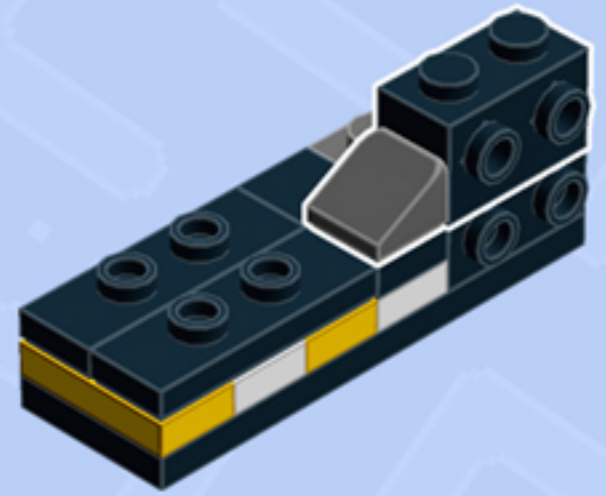

MODULAR Arcade

ARCADE RACER

A LEGO® project by Chris McVeigh
chrismcveigh.com

• YELLOW •

Element ID	Color	Description	Quantity
6172383	Black	1/4 Circle Tile 1X1	2
6020193	Black	Angular Plate 1.5 Bot. 1X2 1/2	1
4558954	Black	Brick 1X1 W. 1 Knob	1
6187572	Black	Brick 1X1, W/ 2 Knobs, Corner	1
6138173	Black	Brick 1X2 W. 2 Knobs	3
307026	Black	Flat Tile 1X1	1
306926	Black	Flat Tile 1X2	1
6156991	Black	Gold Ingot	1
6141554	Black	Left Plate 2X2 27 Deg	1
302426	Black	Plate 1X1	1
6066102	Black	Plate 1X1 W. Up Right Holder	2
302326	Black	Plate 1X2	1

Element ID	Color	Description	Quantity
6092585	Black	Plate 1X2 W. 1 Knob	1
4515368	Black	Plate 1X2 W/Shaft Ø3.2	2
6199908	Black	Plate 1X3 W/ 2 Knobs	2
302226	Black	Plate 2X2	2
6192346	Black	Plate 2X2, W/ Reduced Knobs	1
6052126	Black	Plate 2X2X2/3 W. 2. Hor. Knob	1
379526	Black	Plate 2X6	1
4227392	Black	Plate 3X3, 1/4 Circle	2
6141556	Black	Right Plate 2X2 27Deg	1
6069000	Black	Roof Tile 1X2 45° W 1/3 Plate	2
4153044	Black	Stee.Wheel Ø16 F/Console 2X2	1
306924	Bright Yellow	Flat Tile 1X2	4

Element ID	Color	Description	Quantity
302324	Bright Yellow	Plate 1X2	2
4550348	Bright Yellow	Roof Tile 1X2X2/3, Abs	1
6195186	Bright Yellow	Tile 2X2, W/ Bow	4
6000606	Dark Stone Grey	Angular Plate 1.5 Bot. 1X2 1/2	2
4211063	Dark Stone Grey	Plate 1X2	3
4504378	Dark Stone Grey	Roof Tile 1X1X2/3	2
4524930	Dark Stone Grey	Seat 2X2X2	1
6162894	Light Royal Blue	Flat Tile 2X2	1
6134378	Medium Stone Grey	Gold Ingot	1
4211398	Medium Stone Grey	Plate 1X2	1
6172366	White	1/4 Circle Tile 1X1	2
302301	White	Plate 1X2	2