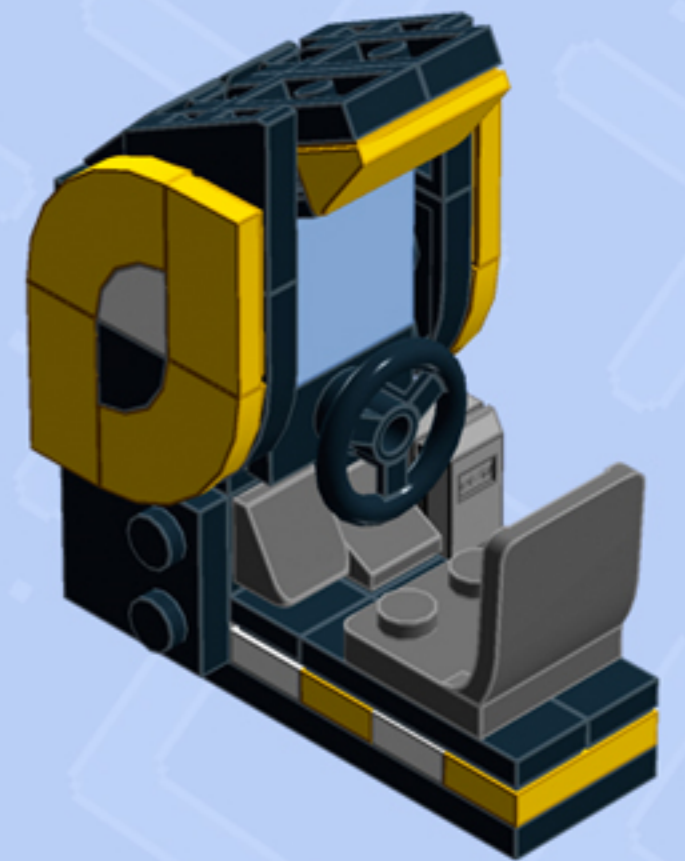

MODULAR Arcade

ARCADE RACER

A LEGO® project by Chris McVeigh
chrismcveigh.com

• YELLOW •

Element ID	Color	Description	Quantity
6172383	Black	1/4 Circle Tile 1X1	2
6020193	Black	Angular Plate 1.5 Bot. 1X2 1/2	1
4558954	Black	Brick 1X1 W. 1 Knob	1
6187572	Black	Brick 1X1, W/ 2 Knobs, Corner	1
6138173	Black	Brick 1X2 W. 2 Knobs	3
307026	Black	Flat Tile 1X1	1
306926	Black	Flat Tile 1X2	1
6156991	Black	Gold Ingot	1
6141554	Black	Left Plate 2X2 27 Deg	1
302426	Black	Plate 1X1	1
6066102	Black	Plate 1X1 W. Up Right Holder	2
302326	Black	Plate 1X2	1

Element ID	Color	Description	Quantity
6092585	Black	Plate 1X2 W. 1 Knob	1
4515368	Black	Plate 1X2 W/Shaft Ø3.2	2
6199908	Black	Plate 1X3 W/ 2 Knobs	2
302226	Black	Plate 2X2	2
6192346	Black	Plate 2X2, W/ Reduced Knobs	1
6052126	Black	Plate 2X2X2/3 W. 2. Hor. Knob	1
379526	Black	Plate 2X6	1
4227392	Black	Plate 3X3, 1/4 Circle	2
6141556	Black	Right Plate 2X2 27Deg	1
6069000	Black	Roof Tile 1X2 45° W 1/3 Plate	2
4153044	Black	Stee.Wheel Ø16 F/Console 2X2	1
306924	Bright Yellow	Flat Tile 1X2	4

Element ID	Color	Description	Quantity
302324	Bright Yellow	Plate 1X2	2
4550348	Bright Yellow	Roof Tile 1X2X2/3, Abs	1
6195186	Bright Yellow	Tile 2X2, W/ Bow	4
6000606	Dark Stone Grey	Angular Plate 1.5 Bot. 1X2 1/2	2
4211063	Dark Stone Grey	Plate 1X2	3
4504378	Dark Stone Grey	Roof Tile 1X1X2/3	2
4524930	Dark Stone Grey	Seat 2X2X2	1
6162894	Light Royal Blue	Flat Tile 2X2	1
6134378	Medium Stone Grey	Gold Ingot	1
4211398	Medium Stone Grey	Plate 1X2	1
6172366	White	1/4 Circle Tile 1X1	2
302301	White	Plate 1X2	2

Connect to Wall Unit 4x8!

*Wall Unit 4x8 building guide available separately.
Configure the floor as shown to correctly seat Arcade Racer.*

*For more fun builds,
please stop by chrismcveigh.com,
visit me at facebook.com/c.mcveigh.photos,
or follow me on twitter [@actionfigured](https://twitter.com/actionfigured)*