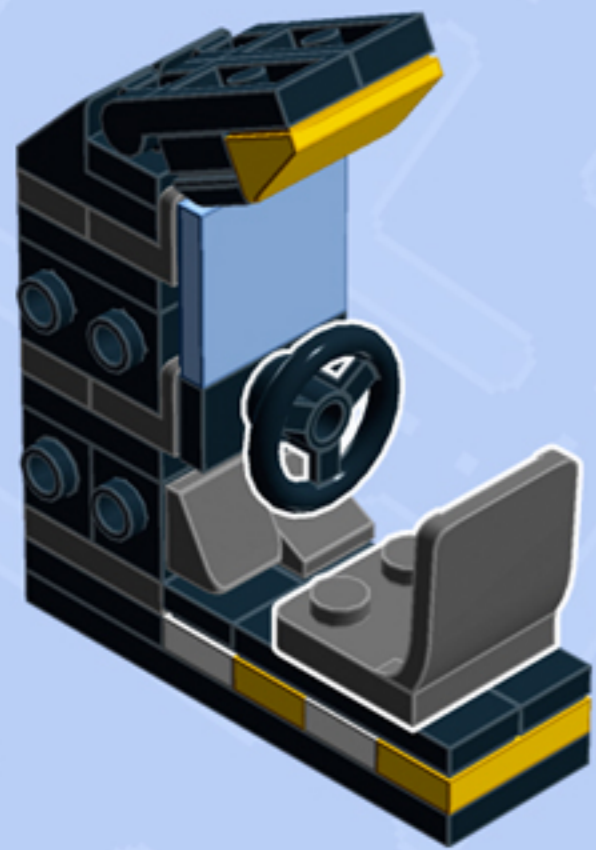

MODULAR Arcade

ARCADE RACER

A LEGO® project by Chris McVeigh
chrismcveigh.com

• YELLOW •

Element ID	Color	Description	Quantity
6172383	Black	1/4 Circle Tile 1X1	2
6020193	Black	Angular Plate 1.5 Bot. 1X2 1/2	1
4558954	Black	Brick 1X1 W. 1 Knob	1
6187572	Black	Brick 1X1, W/ 2 Knobs, Corner	1
6138173	Black	Brick 1X2 W. 2 Knobs	3
307026	Black	Flat Tile 1X1	1
306926	Black	Flat Tile 1X2	1
6156991	Black	Gold Ingot	1
6141554	Black	Left Plate 2X2 27 Deg	1
302426	Black	Plate 1X1	1
6066102	Black	Plate 1X1 W. Up Right Holder	2
302326	Black	Plate 1X2	1

Element ID	Color	Description	Quantity
6092585	Black	Plate 1X2 W. 1 Knob	1
4515368	Black	Plate 1X2 W/Shaft Ø3.2	2
6199908	Black	Plate 1X3 W/ 2 Knobs	2
302226	Black	Plate 2X2	2
6192346	Black	Plate 2X2, W/ Reduced Knobs	1
6052126	Black	Plate 2X2X2/3 W. 2. Hor. Knob	1
379526	Black	Plate 2X6	1
4227392	Black	Plate 3X3, 1/4 Circle	2
6141556	Black	Right Plate 2X2 27Deg	1
6069000	Black	Roof Tile 1X2 45° W 1/3 Plate	2
4153044	Black	Stee.Wheel Ø16 F/Console 2X2	1
306924	Bright Yellow	Flat Tile 1X2	4

Element ID	Color	Description	Quantity
302324	Bright Yellow	Plate 1X2	2
4550348	Bright Yellow	Roof Tile 1X2X2/3, Abs	1
6195186	Bright Yellow	Tile 2X2, W/ Bow	4
6000606	Dark Stone Grey	Angular Plate 1.5 Bot. 1X2 1/2	2
4211063	Dark Stone Grey	Plate 1X2	3
4504378	Dark Stone Grey	Roof Tile 1X1X2/3	2
4524930	Dark Stone Grey	Seat 2X2X2	1
6162894	Light Royal Blue	Flat Tile 2X2	1
6134378	Medium Stone Grey	Gold Ingot	1
4211398	Medium Stone Grey	Plate 1X2	1
6172366	White	1/4 Circle Tile 1X1	2
302301	White	Plate 1X2	2

Connect to Wall Unit 4x8!

*Wall Unit 4x8 building guide available separately.
Configure the floor as shown to correctly seat Arcade Racer.*

*For more fun builds,
please stop by chrismcveigh.com,
visit me at facebook.com/c.mcveigh.photos,
or follow me on twitter [@actionfigured](https://twitter.com/actionfigured)*