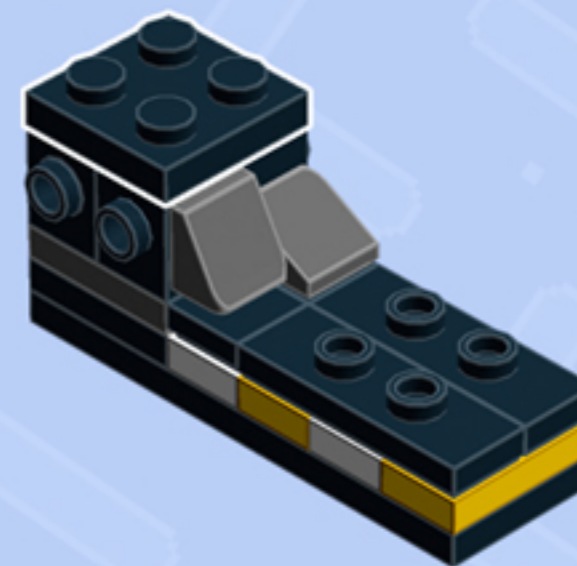

MODULAR Arcade

ARCADE RACER

A LEGO® project by Chris McVeigh
chrismcveigh.com

• YELLOW •

Element ID	Color	Description	Quantity
6172383	Black	1/4 Circle Tile 1X1	2
6020193	Black	Angular Plate 1.5 Bot. 1X2 1/2	1
4558954	Black	Brick 1X1 W. 1 Knob	1
6187572	Black	Brick 1X1, W/ 2 Knobs, Corner	1
6138173	Black	Brick 1X2 W. 2 Knobs	3
307026	Black	Flat Tile 1X1	1
306926	Black	Flat Tile 1X2	1
6156991	Black	Gold Ingot	1
6141554	Black	Left Plate 2X2 27 Deg	1
302426	Black	Plate 1X1	1
6066102	Black	Plate 1X1 W. Up Right Holder	2
302326	Black	Plate 1X2	1

Element ID	Color	Description	Quantity
6092585	Black	Plate 1X2 W. 1 Knob	1
4515368	Black	Plate 1X2 W/Shaft Ø3.2	2
6199908	Black	Plate 1X3 W/ 2 Knobs	2
302226	Black	Plate 2X2	2
6192346	Black	Plate 2X2, W/ Reduced Knobs	1
6052126	Black	Plate 2X2X2/3 W. 2. Hor. Knob	1
379526	Black	Plate 2X6	1
4227392	Black	Plate 3X3, 1/4 Circle	2
6141556	Black	Right Plate 2X2 27Deg	1
6069000	Black	Roof Tile 1X2 45° W 1/3 Plate	2
4153044	Black	Stee.Wheel Ø16 F/Console 2X2	1
306924	Bright Yellow	Flat Tile 1X2	4

Element ID	Color	Description	Quantity
302324	Bright Yellow	Plate 1X2	2
4550348	Bright Yellow	Roof Tile 1X2X2/3, Abs	1
6195186	Bright Yellow	Tile 2X2, W/ Bow	4
6000606	Dark Stone Grey	Angular Plate 1.5 Bot. 1X2 1/2	2
4211063	Dark Stone Grey	Plate 1X2	3
4504378	Dark Stone Grey	Roof Tile 1X1X2/3	2
4524930	Dark Stone Grey	Seat 2X2X2	1
6162894	Light Royal Blue	Flat Tile 2X2	1
6134378	Medium Stone Grey	Gold Ingot	1
4211398	Medium Stone Grey	Plate 1X2	1
6172366	White	1/4 Circle Tile 1X1	2
302301	White	Plate 1X2	2