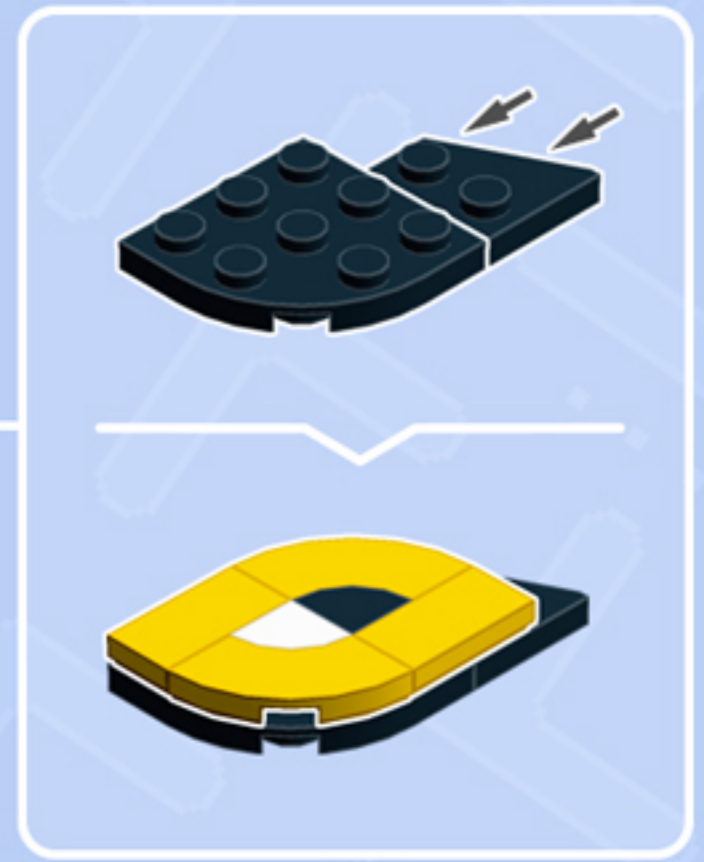

Element ID	Color	Description	Quantity
6092585	Black	Plate 1X2 W. 1 Knob	1
4515368	Black	Plate 1X2 W/Shaft Ø3.2	2
6199908	Black	Plate 1X3 W/ 2 Knobs	2
302226	Black	Plate 2X2	2
6192346	Black	Plate 2X2, W/ Reduced Knobs	1
6052126	Black	Plate 2X2X2/3 W. 2. Hor. Knob	1
379526	Black	Plate 2X6	1
4227392	Black	Plate 3X3, 1/4 Circle	2
6141556	Black	Right Plate 2X2 27Deg	1
6069000	Black	Roof Tile 1X2 45° W 1/3 Plate	2
4153044	Black	Stee.Wheel Ø16 F/Console 2X2	1
306924	Bright Yellow	Flat Tile 1X2	4

Element ID	Color	Description	Quantity
302324	Bright Yellow	Plate 1X2	2
4550348	Bright Yellow	Roof Tile 1X2X2/3, Abs	1
6195186	Bright Yellow	Tile 2X2, W/ Bow	4
6000606	Dark Stone Grey	Angular Plate 1.5 Bot. 1X2 1/2	2
4211063	Dark Stone Grey	Plate 1X2	3
4504378	Dark Stone Grey	Roof Tile 1X1X2/3	2
4524930	Dark Stone Grey	Seat 2X2X2	1
6162894	Light Royal Blue	Flat Tile 2X2	1
6134378	Medium Stone Grey	Gold Ingot	1
4211398	Medium Stone Grey	Plate 1X2	1
6172366	White	1/4 Circle Tile 1X1	2
302301	White	Plate 1X2	2

Connect to Wall Unit 4x8!

*Wall Unit 4x8 building guide available separately.
Configure the floor as shown to correctly seat Arcade Racer.*

*For more fun builds,
please stop by chrismcveigh.com,
visit me at facebook.com/c.mcveigh.photos,
or follow me on twitter [@actionfigured](https://twitter.com/actionfigured)*