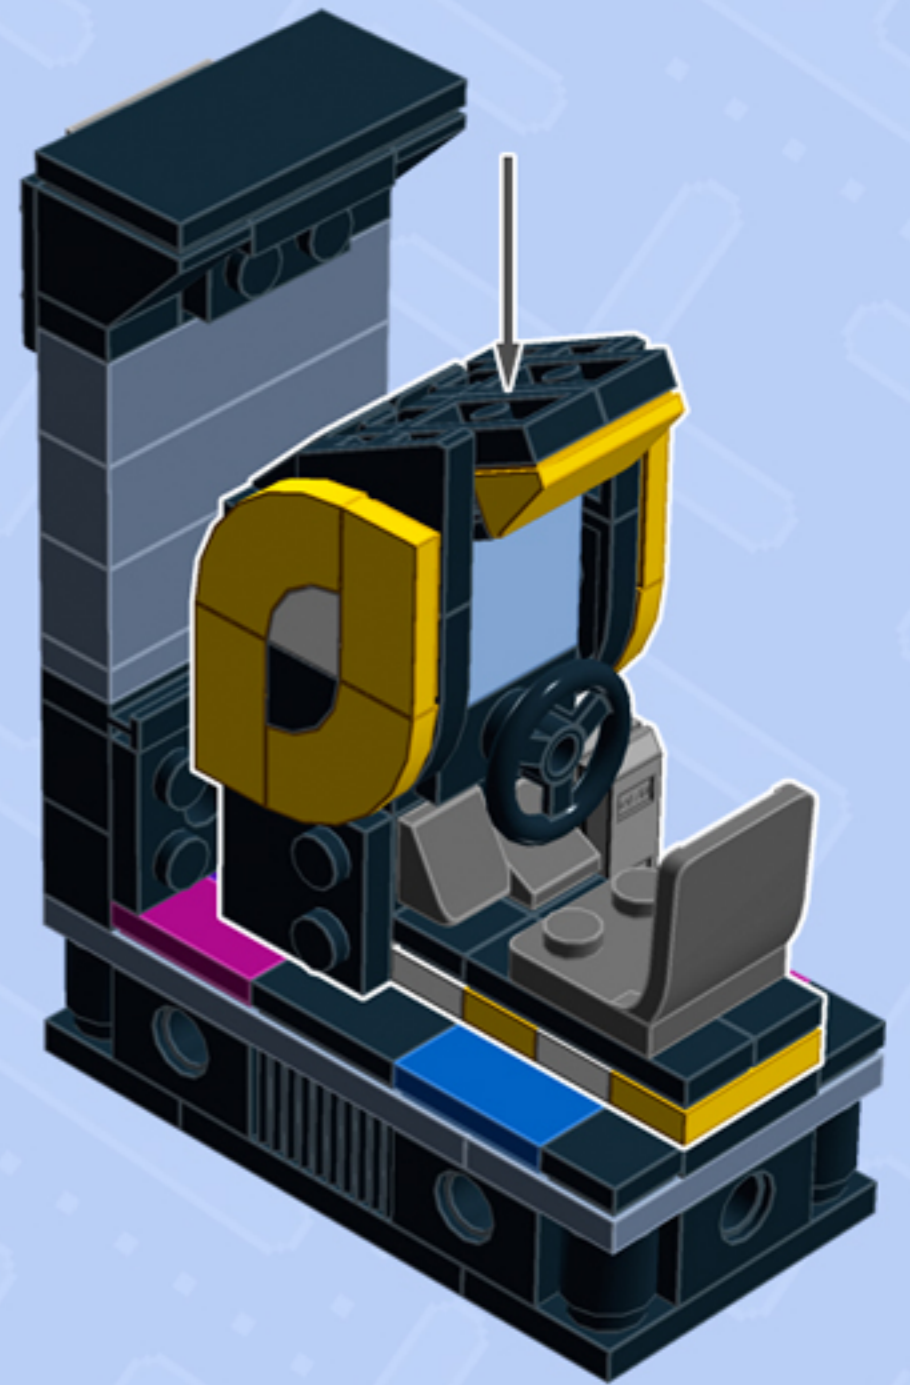

MODULAR Arcade

ARCADE RACER

A LEGO® project by Chris McVeigh
chrismcveigh.com

• YELLOW •

Element ID	Color	Description	Quantity
6172383	Black	1/4 Circle Tile 1X1	2
6020193	Black	Angular Plate 1.5 Bot. 1X2 1/2	1
4558954	Black	Brick 1X1 W. 1 Knob	1
6187572	Black	Brick 1X1, W/ 2 Knobs, Corner	1
6138173	Black	Brick 1X2 W. 2 Knobs	3
307026	Black	Flat Tile 1X1	1
306926	Black	Flat Tile 1X2	1
6156991	Black	Gold Ingot	1
6141554	Black	Left Plate 2X2 27 Deg	1
302426	Black	Plate 1X1	1
6066102	Black	Plate 1X1 W. Up Right Holder	2
302326	Black	Plate 1X2	1

Element ID	Color	Description	Quantity
6092585	Black	Plate 1X2 W. 1 Knob	1
4515368	Black	Plate 1X2 W/Shaft Ø3.2	2
6199908	Black	Plate 1X3 W/ 2 Knobs	2
302226	Black	Plate 2X2	2
6192346	Black	Plate 2X2, W/ Reduced Knobs	1
6052126	Black	Plate 2X2X2/3 W. 2. Hor. Knob	1
379526	Black	Plate 2X6	1
4227392	Black	Plate 3X3, 1/4 Circle	2
6141556	Black	Right Plate 2X2 27Deg	1
6069000	Black	Roof Tile 1X2 45° W 1/3 Plate	2
4153044	Black	Stee.Wheel Ø16 F/Console 2X2	1
306924	Bright Yellow	Flat Tile 1X2	4

Element ID	Color	Description	Quantity
302324	Bright Yellow	Plate 1X2	2
4550348	Bright Yellow	Roof Tile 1X2X2/3, Abs	1
6195186	Bright Yellow	Tile 2X2, W/ Bow	4
6000606	Dark Stone Grey	Angular Plate 1.5 Bot. 1X2 1/2	2
4211063	Dark Stone Grey	Plate 1X2	3
4504378	Dark Stone Grey	Roof Tile 1X1X2/3	2
4524930	Dark Stone Grey	Seat 2X2X2	1
6162894	Light Royal Blue	Flat Tile 2X2	1
6134378	Medium Stone Grey	Gold Ingot	1
4211398	Medium Stone Grey	Plate 1X2	1
6172366	White	1/4 Circle Tile 1X1	2
302301	White	Plate 1X2	2

Connect to Wall Unit 4x8!

*Wall Unit 4x8 building guide available separately.
Configure the floor as shown to correctly seat Arcade Racer.*

*For more fun builds,
please stop by chrismcveigh.com,
visit me at facebook.com/c.mcveigh.photos,
or follow me on twitter [@actionfigured](https://twitter.com/actionfigured)*