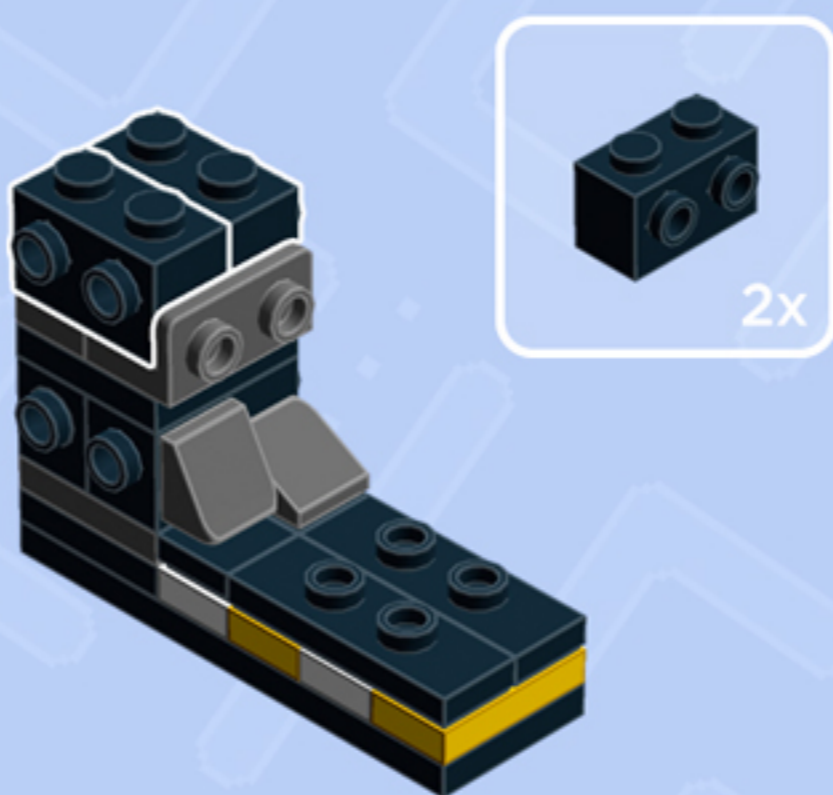

MODULAR Arcade

ARCADE RACER

A LEGO® project by Chris McVeigh
chrismcveigh.com

• YELLOW •

Element ID	Color	Description	Quantity
6172383	Black	1/4 Circle Tile 1X1	2
6020193	Black	Angular Plate 1.5 Bot. 1X2 1/2	1
4558954	Black	Brick 1X1 W. 1 Knob	1
6187572	Black	Brick 1X1, W/ 2 Knobs, Corner	1
6138173	Black	Brick 1X2 W. 2 Knobs	3
307026	Black	Flat Tile 1X1	1
306926	Black	Flat Tile 1X2	1
6156991	Black	Gold Ingot	1
6141554	Black	Left Plate 2X2 27 Deg	1
302426	Black	Plate 1X1	1
6066102	Black	Plate 1X1 W. Up Right Holder	2
302326	Black	Plate 1X2	1

Element ID	Color	Description	Quantity
6092585	Black	Plate 1X2 W. 1 Knob	1
4515368	Black	Plate 1X2 W/Shaft Ø3.2	2
6199908	Black	Plate 1X3 W/ 2 Knobs	2
302226	Black	Plate 2X2	2
6192346	Black	Plate 2X2, W/ Reduced Knobs	1
6052126	Black	Plate 2X2X2/3 W. 2. Hor. Knob	1
379526	Black	Plate 2X6	1
4227392	Black	Plate 3X3, 1/4 Circle	2
6141556	Black	Right Plate 2X2 27Deg	1
6069000	Black	Roof Tile 1X2 45° W 1/3 Plate	2
4153044	Black	Stee.Wheel Ø16 F/Console 2X2	1
306924	Bright Yellow	Flat Tile 1X2	4

Element ID	Color	Description	Quantity
302324	Bright Yellow	Plate 1X2	2
4550348	Bright Yellow	Roof Tile 1X2X2/3, Abs	1
6195186	Bright Yellow	Tile 2X2, W/ Bow	4
6000606	Dark Stone Grey	Angular Plate 1.5 Bot. 1X2 1/2	2
4211063	Dark Stone Grey	Plate 1X2	3
4504378	Dark Stone Grey	Roof Tile 1X1X2/3	2
4524930	Dark Stone Grey	Seat 2X2X2	1
6162894	Light Royal Blue	Flat Tile 2X2	1
6134378	Medium Stone Grey	Gold Ingot	1
4211398	Medium Stone Grey	Plate 1X2	1
6172366	White	1/4 Circle Tile 1X1	2
302301	White	Plate 1X2	2