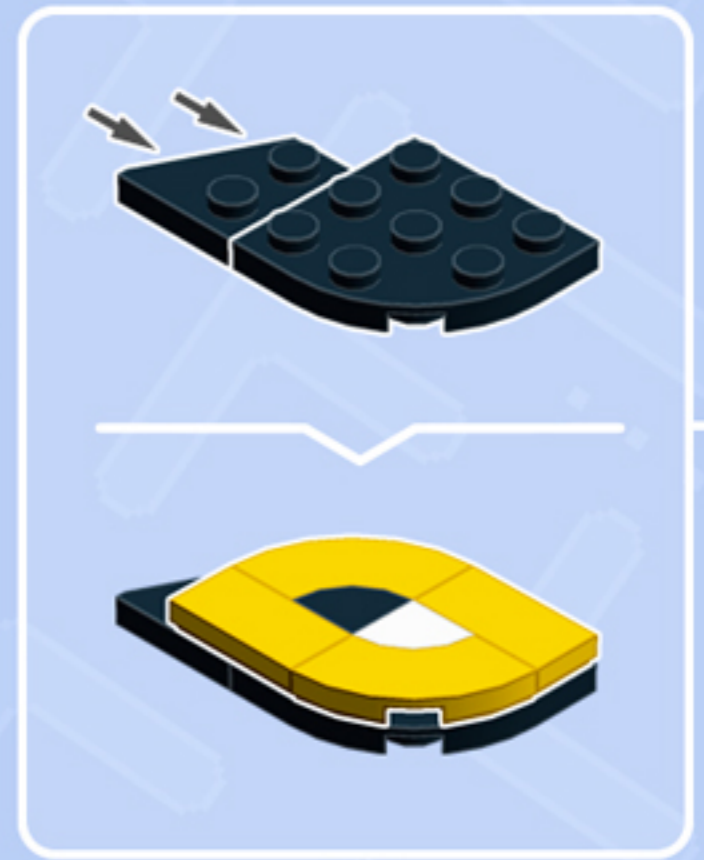

Element ID	Color	Description	Quantity
6092585	Black	Plate 1X2 W. 1 Knob	1
4515368	Black	Plate 1X2 W/Shaft Ø3.2	2
6199908	Black	Plate 1X3 W/ 2 Knobs	2
302226	Black	Plate 2X2	2
6192346	Black	Plate 2X2, W/ Reduced Knobs	1
6052126	Black	Plate 2X2X2/3 W. 2. Hor. Knob	1
379526	Black	Plate 2X6	1
4227392	Black	Plate 3X3, 1/4 Circle	2
6141556	Black	Right Plate 2X2 27Deg	1
6069000	Black	Roof Tile 1X2 45° W 1/3 Plate	2
4153044	Black	Stee.Wheel Ø16 F/Console 2X2	1
306924	Bright Yellow	Flat Tile 1X2	4

Element ID	Color	Description	Quantity
302324	Bright Yellow	Plate 1X2	2
4550348	Bright Yellow	Roof Tile 1X2X2/3, Abs	1
6195186	Bright Yellow	Tile 2X2, W/ Bow	4
6000606	Dark Stone Grey	Angular Plate 1.5 Bot. 1X2 1/2	2
4211063	Dark Stone Grey	Plate 1X2	3
4504378	Dark Stone Grey	Roof Tile 1X1X2/3	2
4524930	Dark Stone Grey	Seat 2X2X2	1
6162894	Light Royal Blue	Flat Tile 2X2	1
6134378	Medium Stone Grey	Gold Ingot	1
4211398	Medium Stone Grey	Plate 1X2	1
6172366	White	1/4 Circle Tile 1X1	2
302301	White	Plate 1X2	2

Connect to Wall Unit 4x8!

*Wall Unit 4x8 building guide available separately.
Configure the floor as shown to correctly seat Arcade Racer.*

*For more fun builds,
please stop by chrismcveigh.com,
visit me at facebook.com/c.mcveigh.photos,
or follow me on twitter [@actionfigured](https://twitter.com/actionfigured)*