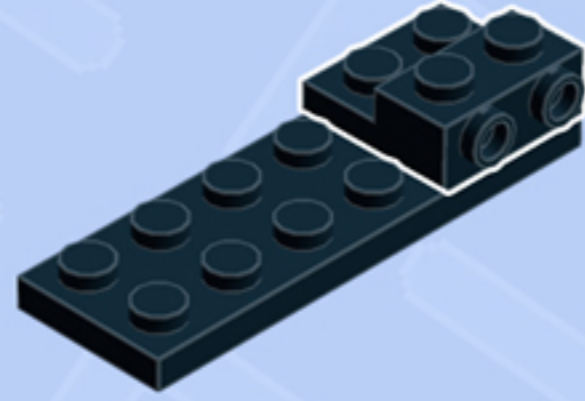

MODULAR Arcade

ARCADE RACER

A LEGO® project by Chris McVeigh
chrismcveigh.com

• YELLOW •

Element ID	Color	Description	Quantity
6172383	Black	1/4 Circle Tile 1X1	2
6020193	Black	Angular Plate 1.5 Bot. 1X2 1/2	1
4558954	Black	Brick 1X1 W. 1 Knob	1
6187572	Black	Brick 1X1, W/ 2 Knobs, Corner	1
6138173	Black	Brick 1X2 W. 2 Knobs	3
307026	Black	Flat Tile 1X1	1
306926	Black	Flat Tile 1X2	1
6156991	Black	Gold Ingot	1
6141554	Black	Left Plate 2X2 27 Deg	1
302426	Black	Plate 1X1	1
6066102	Black	Plate 1X1 W. Up Right Holder	2
302326	Black	Plate 1X2	1

Element ID	Color	Description	Quantity
6092585	Black	Plate 1X2 W. 1 Knob	1
4515368	Black	Plate 1X2 W/Shaft Ø3.2	2
6199908	Black	Plate 1X3 W/ 2 Knobs	2
302226	Black	Plate 2X2	2
6192346	Black	Plate 2X2, W/ Reduced Knobs	1
6052126	Black	Plate 2X2X2/3 W. 2. Hor. Knob	1
379526	Black	Plate 2X6	1
4227392	Black	Plate 3X3, 1/4 Circle	2
6141556	Black	Right Plate 2X2 27Deg	1
6069000	Black	Roof Tile 1X2 45° W 1/3 Plate	2
4153044	Black	Stee.Wheel Ø16 F/Console 2X2	1
306924	Bright Yellow	Flat Tile 1X2	4

Element ID	Color	Description	Quantity
302324	Bright Yellow	Plate 1X2	2
4550348	Bright Yellow	Roof Tile 1X2X2/3, Abs	1
6195186	Bright Yellow	Tile 2X2, W/ Bow	4
6000606	Dark Stone Grey	Angular Plate 1.5 Bot. 1X2 1/2	2
4211063	Dark Stone Grey	Plate 1X2	3
4504378	Dark Stone Grey	Roof Tile 1X1X2/3	2
4524930	Dark Stone Grey	Seat 2X2X2	1
6162894	Light Royal Blue	Flat Tile 2X2	1
6134378	Medium Stone Grey	Gold Ingot	1
4211398	Medium Stone Grey	Plate 1X2	1
6172366	White	1/4 Circle Tile 1X1	2
302301	White	Plate 1X2	2