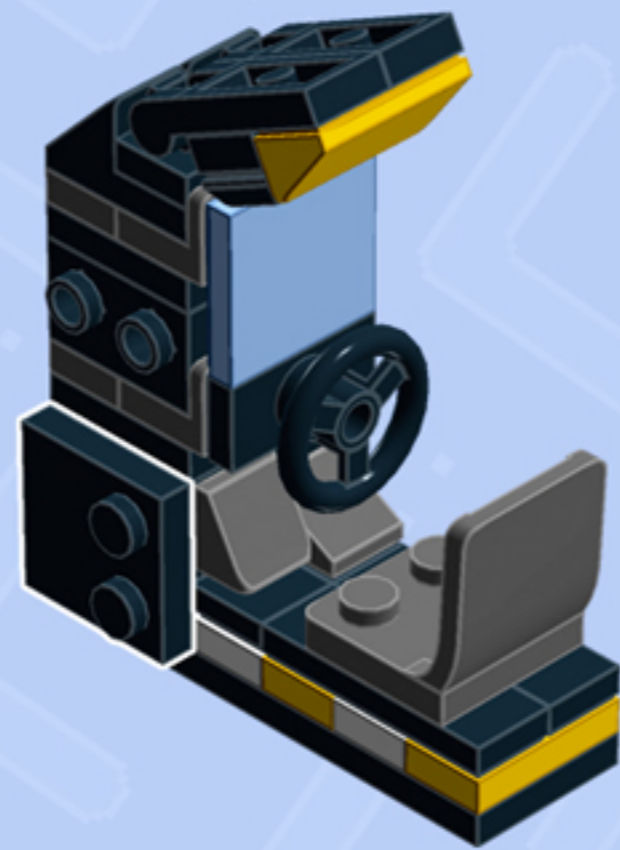

MODULAR Arcade

ARCADE RACER

A LEGO® project by Chris McVeigh
chrismcveigh.com

• YELLOW •

Element ID	Color	Description	Quantity
6172383	Black	1/4 Circle Tile 1X1	2
6020193	Black	Angular Plate 1.5 Bot. 1X2 1/2	1
4558954	Black	Brick 1X1 W. 1 Knob	1
6187572	Black	Brick 1X1, W/ 2 Knobs, Corner	1
6138173	Black	Brick 1X2 W. 2 Knobs	3
307026	Black	Flat Tile 1X1	1
306926	Black	Flat Tile 1X2	1
6156991	Black	Gold Ingot	1
6141554	Black	Left Plate 2X2 27 Deg	1
302426	Black	Plate 1X1	1
6066102	Black	Plate 1X1 W. Up Right Holder	2
302326	Black	Plate 1X2	1

Element ID	Color	Description	Quantity
6092585	Black	Plate 1X2 W. 1 Knob	1
4515368	Black	Plate 1X2 W/Shaft Ø3.2	2
6199908	Black	Plate 1X3 W/ 2 Knobs	2
302226	Black	Plate 2X2	2
6192346	Black	Plate 2X2, W/ Reduced Knobs	1
6052126	Black	Plate 2X2X2/3 W. 2. Hor. Knob	1
379526	Black	Plate 2X6	1
4227392	Black	Plate 3X3, 1/4 Circle	2
6141556	Black	Right Plate 2X2 27Deg	1
6069000	Black	Roof Tile 1X2 45° W 1/3 Plate	2
4153044	Black	Stee.Wheel Ø16 F/Console 2X2	1
306924	Bright Yellow	Flat Tile 1X2	4

Element ID	Color	Description	Quantity
302324	Bright Yellow	Plate 1X2	2
4550348	Bright Yellow	Roof Tile 1X2X2/3, Abs	1
6195186	Bright Yellow	Tile 2X2, W/ Bow	4
6000606	Dark Stone Grey	Angular Plate 1.5 Bot. 1X2 1/2	2
4211063	Dark Stone Grey	Plate 1X2	3
4504378	Dark Stone Grey	Roof Tile 1X1X2/3	2
4524930	Dark Stone Grey	Seat 2X2X2	1
6162894	Light Royal Blue	Flat Tile 2X2	1
6134378	Medium Stone Grey	Gold Ingot	1
4211398	Medium Stone Grey	Plate 1X2	1
6172366	White	1/4 Circle Tile 1X1	2
302301	White	Plate 1X2	2

Connect to Wall Unit 4x8!

*Wall Unit 4x8 building guide available separately.
Configure the floor as shown to correctly seat Arcade Racer.*

*For more fun builds,
please stop by chrismcveigh.com,
visit me at facebook.com/c.mcveigh.photos,
or follow me on twitter [@actionfigured](https://twitter.com/actionfigured)*