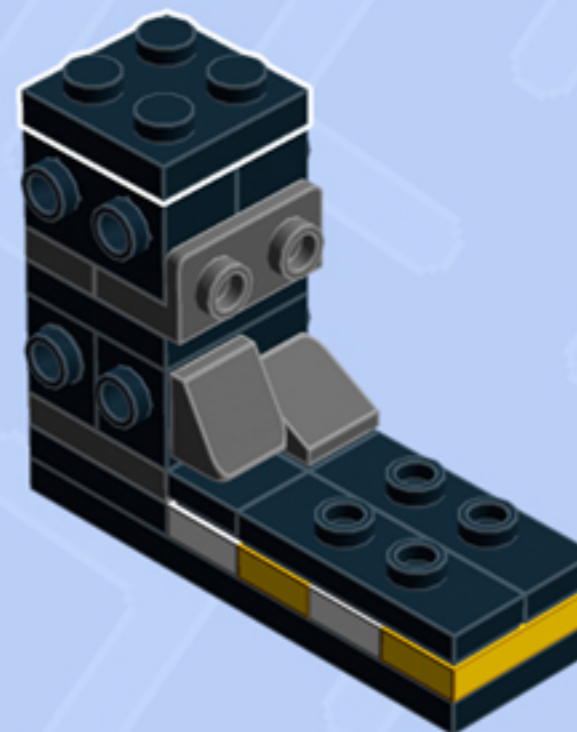

MODULAR Arcade

ARCADE RACER

A LEGO® project by Chris McVeigh
chrismcveigh.com

• YELLOW •

Element ID	Color	Description	Quantity
6172383	Black	1/4 Circle Tile 1X1	2
6020193	Black	Angular Plate 1.5 Bot. 1X2 1/2	1
4558954	Black	Brick 1X1 W. 1 Knob	1
6187572	Black	Brick 1X1, W/ 2 Knobs, Corner	1
6138173	Black	Brick 1X2 W. 2 Knobs	3
307026	Black	Flat Tile 1X1	1
306926	Black	Flat Tile 1X2	1
6156991	Black	Gold Ingot	1
6141554	Black	Left Plate 2X2 27 Deg	1
302426	Black	Plate 1X1	1
6066102	Black	Plate 1X1 W. Up Right Holder	2
302326	Black	Plate 1X2	1

Element ID	Color	Description	Quantity
6092585	Black	Plate 1X2 W. 1 Knob	1
4515368	Black	Plate 1X2 W/Shaft Ø3.2	2
6199908	Black	Plate 1X3 W/ 2 Knobs	2
302226	Black	Plate 2X2	2
6192346	Black	Plate 2X2, W/ Reduced Knobs	1
6052126	Black	Plate 2X2X2/3 W. 2. Hor. Knob	1
379526	Black	Plate 2X6	1
4227392	Black	Plate 3X3, 1/4 Circle	2
6141556	Black	Right Plate 2X2 27Deg	1
6069000	Black	Roof Tile 1X2 45° W 1/3 Plate	2
4153044	Black	Stee.Wheel Ø16 F/Console 2X2	1
306924	Bright Yellow	Flat Tile 1X2	4

Element ID	Color	Description	Quantity
302324	Bright Yellow	Plate 1X2	2
4550348	Bright Yellow	Roof Tile 1X2X2/3, Abs	1
6195186	Bright Yellow	Tile 2X2, W/ Bow	4
6000606	Dark Stone Grey	Angular Plate 1.5 Bot. 1X2 1/2	2
4211063	Dark Stone Grey	Plate 1X2	3
4504378	Dark Stone Grey	Roof Tile 1X1X2/3	2
4524930	Dark Stone Grey	Seat 2X2X2	1
6162894	Light Royal Blue	Flat Tile 2X2	1
6134378	Medium Stone Grey	Gold Ingot	1
4211398	Medium Stone Grey	Plate 1X2	1
6172366	White	1/4 Circle Tile 1X1	2
302301	White	Plate 1X2	2