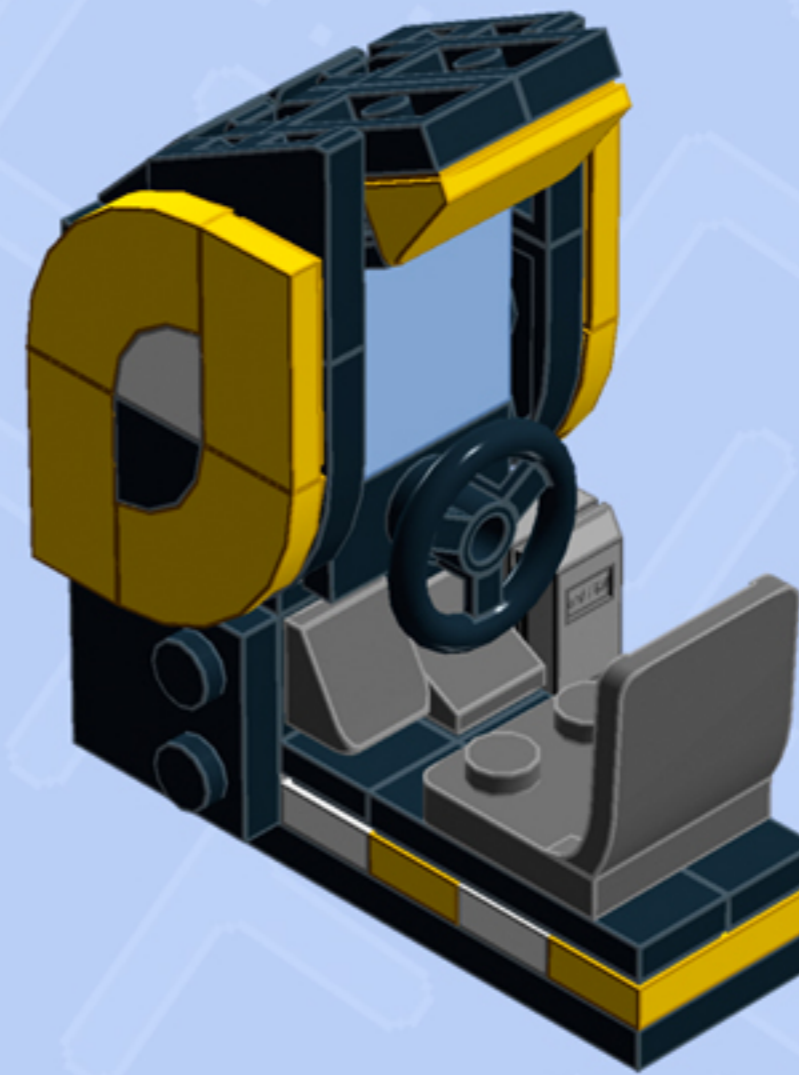

MODULAR Arcade

ARCADE RACER

A LEGO® project by Chris McVeigh
chrismcveigh.com

• YELLOW •

Element ID	Color	Description	Quantity
6172383	Black	1/4 Circle Tile 1X1	2
6020193	Black	Angular Plate 1.5 Bot. 1X2 1/2	1
4558954	Black	Brick 1X1 W. 1 Knob	1
6187572	Black	Brick 1X1, W/ 2 Knobs, Corner	1
6138173	Black	Brick 1X2 W. 2 Knobs	3
307026	Black	Flat Tile 1X1	1
306926	Black	Flat Tile 1X2	1
6156991	Black	Gold Ingot	1
6141554	Black	Left Plate 2X2 27 Deg	1
302426	Black	Plate 1X1	1
6066102	Black	Plate 1X1 W. Up Right Holder	2
302326	Black	Plate 1X2	1

Element ID	Color	Description	Quantity
6092585	Black	Plate 1X2 W. 1 Knob	1
4515368	Black	Plate 1X2 W/Shaft Ø3.2	2
6199908	Black	Plate 1X3 W/ 2 Knobs	2
302226	Black	Plate 2X2	2
6192346	Black	Plate 2X2, W/ Reduced Knobs	1
6052126	Black	Plate 2X2X2/3 W. 2. Hor. Knob	1
379526	Black	Plate 2X6	1
4227392	Black	Plate 3X3, 1/4 Circle	2
6141556	Black	Right Plate 2X2 27Deg	1
6069000	Black	Roof Tile 1X2 45° W 1/3 Plate	2
4153044	Black	Stee.Wheel Ø16 F/Console 2X2	1
306924	Bright Yellow	Flat Tile 1X2	4

Element ID	Color	Description	Quantity
302324	Bright Yellow	Plate 1X2	2
4550348	Bright Yellow	Roof Tile 1X2X2/3, Abs	1
6195186	Bright Yellow	Tile 2X2, W/ Bow	4
6000606	Dark Stone Grey	Angular Plate 1.5 Bot. 1X2 1/2	2
4211063	Dark Stone Grey	Plate 1X2	3
4504378	Dark Stone Grey	Roof Tile 1X1X2/3	2
4524930	Dark Stone Grey	Seat 2X2X2	1
6162894	Light Royal Blue	Flat Tile 2X2	1
6134378	Medium Stone Grey	Gold Ingot	1
4211398	Medium Stone Grey	Plate 1X2	1
6172366	White	1/4 Circle Tile 1X1	2
302301	White	Plate 1X2	2

Connect to Wall Unit 4x8!

*Wall Unit 4x8 building guide available separately.
Configure the floor as shown to correctly seat Arcade Racer.*

*For more fun builds,
please stop by chrismcveigh.com,
visit me at facebook.com/c.mcveigh.photos,
or follow me on twitter [@actionfigured](https://twitter.com/actionfigured)*