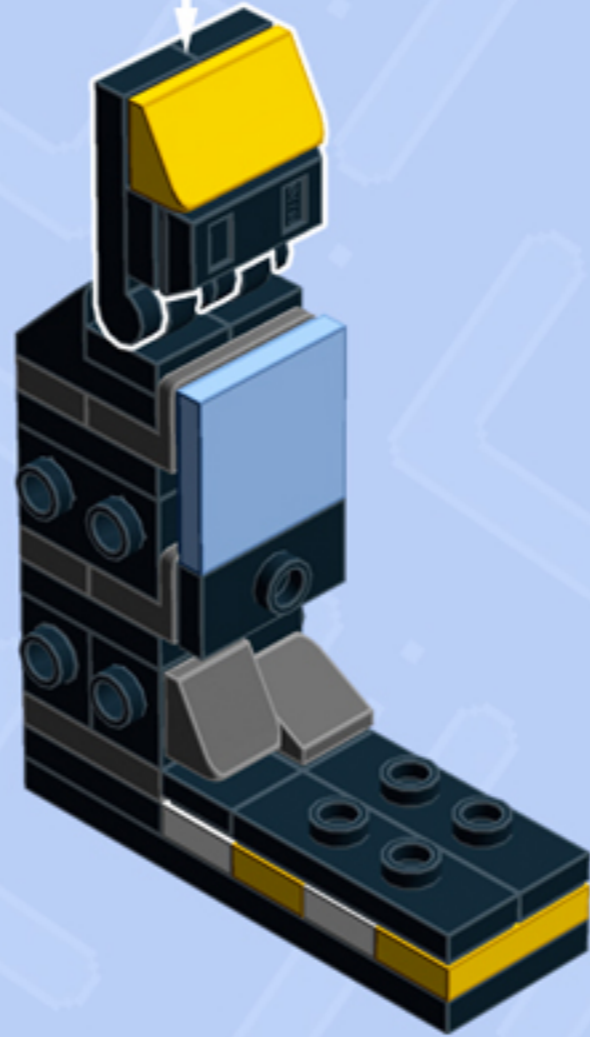

MODULAR Arcade

ARCADE RACER

A LEGO® project by Chris McVeigh
chrismcveigh.com

• YELLOW •

Element ID	Color	Description	Quantity
6172383	Black	1/4 Circle Tile 1X1	2
6020193	Black	Angular Plate 1.5 Bot. 1X2 1/2	1
4558954	Black	Brick 1X1 W. 1 Knob	1
6187572	Black	Brick 1X1, W/ 2 Knobs, Corner	1
6138173	Black	Brick 1X2 W. 2 Knobs	3
307026	Black	Flat Tile 1X1	1
306926	Black	Flat Tile 1X2	1
6156991	Black	Gold Ingot	1
6141554	Black	Left Plate 2X2 27 Deg	1
302426	Black	Plate 1X1	1
6066102	Black	Plate 1X1 W. Up Right Holder	2
302326	Black	Plate 1X2	1

Element ID	Color	Description	Quantity
6092585	Black	Plate 1X2 W. 1 Knob	1
4515368	Black	Plate 1X2 W/Shaft Ø3.2	2
6199908	Black	Plate 1X3 W/ 2 Knobs	2
302226	Black	Plate 2X2	2
6192346	Black	Plate 2X2, W/ Reduced Knobs	1
6052126	Black	Plate 2X2X2/3 W. 2. Hor. Knob	1
379526	Black	Plate 2X6	1
4227392	Black	Plate 3X3, 1/4 Circle	2
6141556	Black	Right Plate 2X2 27Deg	1
6069000	Black	Roof Tile 1X2 45° W 1/3 Plate	2
4153044	Black	Stee.Wheel Ø16 F/Console 2X2	1
306924	Bright Yellow	Flat Tile 1X2	4

Element ID	Color	Description	Quantity
302324	Bright Yellow	Plate 1X2	2
4550348	Bright Yellow	Roof Tile 1X2X2/3, Abs	1
6195186	Bright Yellow	Tile 2X2, W/ Bow	4
6000606	Dark Stone Grey	Angular Plate 1.5 Bot. 1X2 1/2	2
4211063	Dark Stone Grey	Plate 1X2	3
4504378	Dark Stone Grey	Roof Tile 1X1X2/3	2
4524930	Dark Stone Grey	Seat 2X2X2	1
6162894	Light Royal Blue	Flat Tile 2X2	1
6134378	Medium Stone Grey	Gold Ingot	1
4211398	Medium Stone Grey	Plate 1X2	1
6172366	White	1/4 Circle Tile 1X1	2
302301	White	Plate 1X2	2

Connect to Wall Unit 4x8!

*Wall Unit 4x8 building guide available separately.
Configure the floor as shown to correctly seat Arcade Racer.*

*For more fun builds,
please stop by chrismcveigh.com,
visit me at facebook.com/c.mcveigh.photos,
or follow me on twitter [@actionfigured](https://twitter.com/actionfigured)*