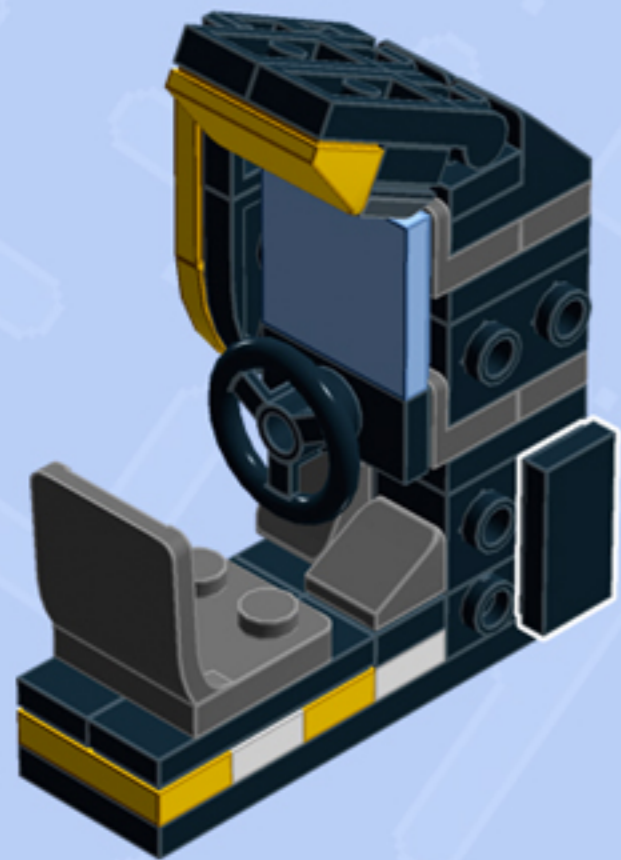

MODULAR Arcade

ARCADE RACER

A LEGO® project by Chris McVeigh
chrismcveigh.com

• YELLOW •

Element ID	Color	Description	Quantity
6172383	Black	1/4 Circle Tile 1X1	2
6020193	Black	Angular Plate 1.5 Bot. 1X2 1/2	1
4558954	Black	Brick 1X1 W. 1 Knob	1
6187572	Black	Brick 1X1, W/ 2 Knobs, Corner	1
6138173	Black	Brick 1X2 W. 2 Knobs	3
307026	Black	Flat Tile 1X1	1
306926	Black	Flat Tile 1X2	1
6156991	Black	Gold Ingot	1
6141554	Black	Left Plate 2X2 27 Deg	1
302426	Black	Plate 1X1	1
6066102	Black	Plate 1X1 W. Up Right Holder	2
302326	Black	Plate 1X2	1

Element ID	Color	Description	Quantity
6092585	Black	Plate 1X2 W. 1 Knob	1
4515368	Black	Plate 1X2 W/Shaft Ø3.2	2
6199908	Black	Plate 1X3 W/ 2 Knobs	2
302226	Black	Plate 2X2	2
6192346	Black	Plate 2X2, W/ Reduced Knobs	1
6052126	Black	Plate 2X2X2/3 W. 2. Hor. Knob	1
379526	Black	Plate 2X6	1
4227392	Black	Plate 3X3, 1/4 Circle	2
6141556	Black	Right Plate 2X2 27Deg	1
6069000	Black	Roof Tile 1X2 45° W 1/3 Plate	2
4153044	Black	Stee.Wheel Ø16 F/Console 2X2	1
306924	Bright Yellow	Flat Tile 1X2	4

Element ID	Color	Description	Quantity
302324	Bright Yellow	Plate 1X2	2
4550348	Bright Yellow	Roof Tile 1X2X2/3, Abs	1
6195186	Bright Yellow	Tile 2X2, W/ Bow	4
6000606	Dark Stone Grey	Angular Plate 1.5 Bot. 1X2 1/2	2
4211063	Dark Stone Grey	Plate 1X2	3
4504378	Dark Stone Grey	Roof Tile 1X1X2/3	2
4524930	Dark Stone Grey	Seat 2X2X2	1
6162894	Light Royal Blue	Flat Tile 2X2	1
6134378	Medium Stone Grey	Gold Ingot	1
4211398	Medium Stone Grey	Plate 1X2	1
6172366	White	1/4 Circle Tile 1X1	2
302301	White	Plate 1X2	2

Connect to Wall Unit 4x8!

*Wall Unit 4x8 building guide available separately.
Configure the floor as shown to correctly seat Arcade Racer.*

*For more fun builds,
please stop by chrismcveigh.com,
visit me at facebook.com/c.mcveigh.photos,
or follow me on twitter [@actionfigured](https://twitter.com/actionfigured)*