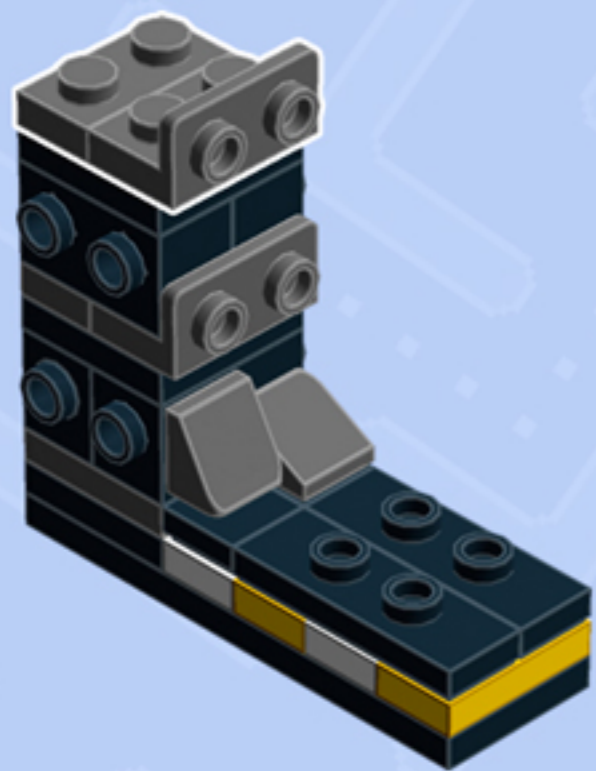

MODULAR Arcade

ARCADE RACER

A LEGO® project by Chris McVeigh
chrismcveigh.com

• YELLOW •

Element ID	Color	Description	Quantity
6172383	Black	1/4 Circle Tile 1X1	2
6020193	Black	Angular Plate 1.5 Bot. 1X2 1/2	1
4558954	Black	Brick 1X1 W. 1 Knob	1
6187572	Black	Brick 1X1, W/ 2 Knobs, Corner	1
6138173	Black	Brick 1X2 W. 2 Knobs	3
307026	Black	Flat Tile 1X1	1
306926	Black	Flat Tile 1X2	1
6156991	Black	Gold Ingot	1
6141554	Black	Left Plate 2X2 27 Deg	1
302426	Black	Plate 1X1	1
6066102	Black	Plate 1X1 W. Up Right Holder	2
302326	Black	Plate 1X2	1

Element ID	Color	Description	Quantity
6092585	Black	Plate 1X2 W. 1 Knob	1
4515368	Black	Plate 1X2 W/Shaft Ø3.2	2
6199908	Black	Plate 1X3 W/ 2 Knobs	2
302226	Black	Plate 2X2	2
6192346	Black	Plate 2X2, W/ Reduced Knobs	1
6052126	Black	Plate 2X2X2/3 W. 2. Hor. Knob	1
379526	Black	Plate 2X6	1
4227392	Black	Plate 3X3, 1/4 Circle	2
6141556	Black	Right Plate 2X2 27Deg	1
6069000	Black	Roof Tile 1X2 45° W 1/3 Plate	2
4153044	Black	Stee.Wheel Ø16 F/Console 2X2	1
306924	Bright Yellow	Flat Tile 1X2	4

Element ID	Color	Description	Quantity
302324	Bright Yellow	Plate 1X2	2
4550348	Bright Yellow	Roof Tile 1X2X2/3, Abs	1
6195186	Bright Yellow	Tile 2X2, W/ Bow	4
6000606	Dark Stone Grey	Angular Plate 1.5 Bot. 1X2 1/2	2
4211063	Dark Stone Grey	Plate 1X2	3
4504378	Dark Stone Grey	Roof Tile 1X1X2/3	2
4524930	Dark Stone Grey	Seat 2X2X2	1
6162894	Light Royal Blue	Flat Tile 2X2	1
6134378	Medium Stone Grey	Gold Ingot	1
4211398	Medium Stone Grey	Plate 1X2	1
6172366	White	1/4 Circle Tile 1X1	2
302301	White	Plate 1X2	2