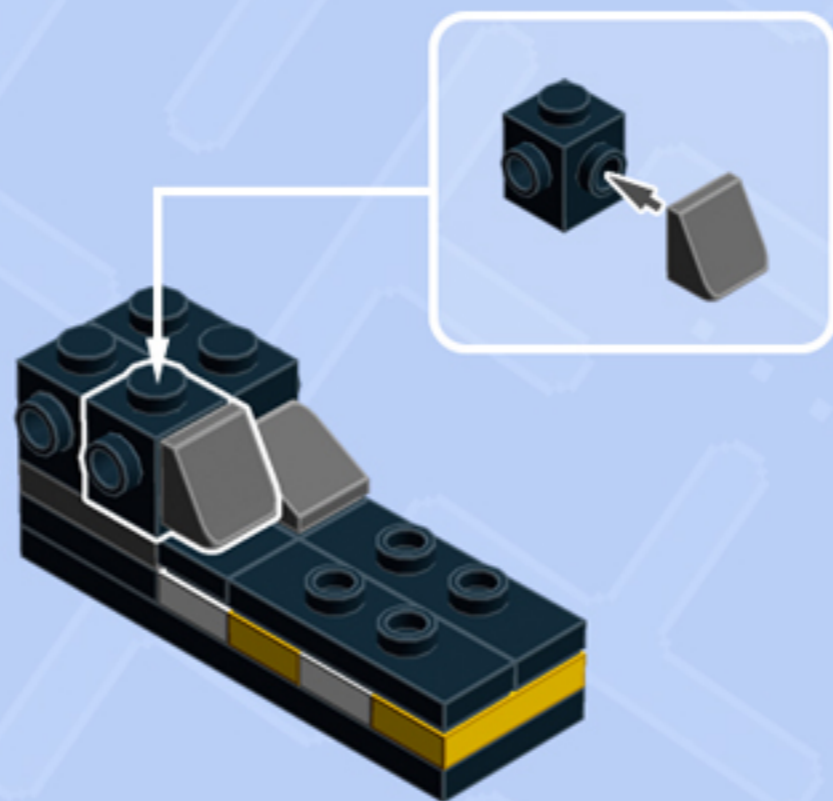

MODULAR Arcade

ARCADE RACER

A LEGO® project by Chris McVeigh
chrismcveigh.com

• YELLOW •

Element ID	Color	Description	Quantity
6172383	Black	1/4 Circle Tile 1X1	2
6020193	Black	Angular Plate 1.5 Bot. 1X2 1/2	1
4558954	Black	Brick 1X1 W. 1 Knob	1
6187572	Black	Brick 1X1, W/ 2 Knobs, Corner	1
6138173	Black	Brick 1X2 W. 2 Knobs	3
307026	Black	Flat Tile 1X1	1
306926	Black	Flat Tile 1X2	1
6156991	Black	Gold Ingot	1
6141554	Black	Left Plate 2X2 27 Deg	1
302426	Black	Plate 1X1	1
6066102	Black	Plate 1X1 W. Up Right Holder	2
302326	Black	Plate 1X2	1

Element ID	Color	Description	Quantity
6092585	Black	Plate 1X2 W. 1 Knob	1
4515368	Black	Plate 1X2 W/Shaft Ø3.2	2
6199908	Black	Plate 1X3 W/ 2 Knobs	2
302226	Black	Plate 2X2	2
6192346	Black	Plate 2X2, W/ Reduced Knobs	1
6052126	Black	Plate 2X2X2/3 W. 2. Hor. Knob	1
379526	Black	Plate 2X6	1
4227392	Black	Plate 3X3, 1/4 Circle	2
6141556	Black	Right Plate 2X2 27Deg	1
6069000	Black	Roof Tile 1X2 45° W 1/3 Plate	2
4153044	Black	Stee.Wheel Ø16 F/Console 2X2	1
306924	Bright Yellow	Flat Tile 1X2	4

Element ID	Color	Description	Quantity
302324	Bright Yellow	Plate 1X2	2
4550348	Bright Yellow	Roof Tile 1X2X2/3, Abs	1
6195186	Bright Yellow	Tile 2X2, W/ Bow	4
6000606	Dark Stone Grey	Angular Plate 1.5 Bot. 1X2 1/2	2
4211063	Dark Stone Grey	Plate 1X2	3
4504378	Dark Stone Grey	Roof Tile 1X1X2/3	2
4524930	Dark Stone Grey	Seat 2X2X2	1
6162894	Light Royal Blue	Flat Tile 2X2	1
6134378	Medium Stone Grey	Gold Ingot	1
4211398	Medium Stone Grey	Plate 1X2	1
6172366	White	1/4 Circle Tile 1X1	2
302301	White	Plate 1X2	2

Connect to Wall Unit 4x8!

*Wall Unit 4x8 building guide available separately.
Configure the floor as shown to correctly seat Arcade Racer.*

*For more fun builds,
please stop by chrismcveigh.com,
visit me at facebook.com/c.mcveigh.photos,
or follow me on twitter [@actionfigured](https://twitter.com/actionfigured)*