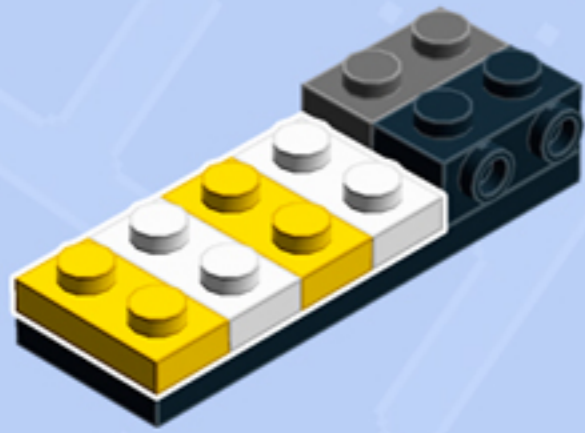

MODULAR Arcade

ARCADE RACER

A LEGO® project by Chris McVeigh
chrismcveigh.com

• YELLOW •

Element ID	Color	Description	Quantity
6172383	Black	1/4 Circle Tile 1X1	2
6020193	Black	Angular Plate 1.5 Bot. 1X2 1/2	1
4558954	Black	Brick 1X1 W. 1 Knob	1
6187572	Black	Brick 1X1, W/ 2 Knobs, Corner	1
6138173	Black	Brick 1X2 W. 2 Knobs	3
307026	Black	Flat Tile 1X1	1
306926	Black	Flat Tile 1X2	1
6156991	Black	Gold Ingot	1
6141554	Black	Left Plate 2X2 27 Deg	1
302426	Black	Plate 1X1	1
6066102	Black	Plate 1X1 W. Up Right Holder	2
302326	Black	Plate 1X2	1

Element ID	Color	Description	Quantity
6092585	Black	Plate 1X2 W. 1 Knob	1
4515368	Black	Plate 1X2 W/Shaft Ø3.2	2
6199908	Black	Plate 1X3 W/ 2 Knobs	2
302226	Black	Plate 2X2	2
6192346	Black	Plate 2X2, W/ Reduced Knobs	1
6052126	Black	Plate 2X2X2/3 W. 2. Hor. Knob	1
379526	Black	Plate 2X6	1
4227392	Black	Plate 3X3, 1/4 Circle	2
6141556	Black	Right Plate 2X2 27Deg	1
6069000	Black	Roof Tile 1X2 45° W 1/3 Plate	2
4153044	Black	Stee.Wheel Ø16 F/Console 2X2	1
306924	Bright Yellow	Flat Tile 1X2	4

Element ID	Color	Description	Quantity
302324	Bright Yellow	Plate 1X2	2
4550348	Bright Yellow	Roof Tile 1X2X2/3, Abs	1
6195186	Bright Yellow	Tile 2X2, W/ Bow	4
6000606	Dark Stone Grey	Angular Plate 1.5 Bot. 1X2 1/2	2
4211063	Dark Stone Grey	Plate 1X2	3
4504378	Dark Stone Grey	Roof Tile 1X1X2/3	2
4524930	Dark Stone Grey	Seat 2X2X2	1
6162894	Light Royal Blue	Flat Tile 2X2	1
6134378	Medium Stone Grey	Gold Ingot	1
4211398	Medium Stone Grey	Plate 1X2	1
6172366	White	1/4 Circle Tile 1X1	2
302301	White	Plate 1X2	2