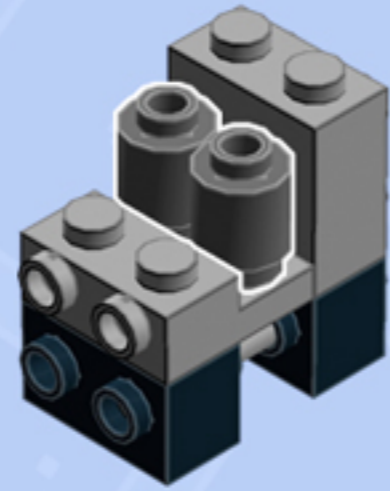

MODULAR
Arcade
SNACK MACHINE

A LEGO® project by Chris McVeigh
chrismcveigh.com

Element ID	Color	Description	Quantity
6117973	Black	Angle Plate 1X2 / 2X2	1
6020193	Black	Angular Plate 1.5 Bot. 1X2 1/2	1
4253815	Black	Brick 1X2 W. Four Knobs	2
4558170	Black	Flat Tile 1X3	3
243126	Black	Flat Tile 1X4	2
6162892	Black	Flat Tile 2X3	1
4560182	Black	Flat Tile 2X4	2
302426	Black	Plate 1X1	2
302326	Black	Plate 1X2	1
362326	Black	Plate 1X3	3
6145570	Brick Yellow	1/4 Circle Tile 1X1	2
6177760	Bright Orange	Flat Tile 1X1 1/2 Circle	2
6057878	Bright Yellowish Green	Flat Tile 1X1, Round	2
4211044	Dark Stone Grey	Angular Brick 1X1	2

Element ID	Color	Description	Quantity
6100030	Dark Stone Grey	Beam 1X1	1
4211098	Dark Stone Grey	Brick 1X1	1
4210719	Dark Stone Grey	Plate 1X1	2
4579354	Dark Stone Grey	Plate 1X1 W/Holder Vertical	1
4211090	Dark Stone Grey	Round Brick 1X1	2
6015344	Medium Stone Grey	Brick 1X2 W. 2 Knobs	1
6123809	Medium Stone Grey	Brick 1X2X1 2/3 W/4 Knobs	1
4211428	Medium Stone Grey	Brick 1X3	1
4211415	Medium Stone Grey	Flat Tile 1X1	2
4654577	Medium Stone Grey	Plate 2X2X2/3 W. 2. Hor. Knob	1
4211396	Medium Stone Grey	Plate 2X3	1
6093527	Medium Stone Grey	Shaft 3M Ø3.2	1
6010737	Transparent	Wall Element 1X2X3 - Tr.	1

Connect to Wall Unit 4x8!

*Wall Unit 4x8 building guide available separately.
Configure the floor as shown to correctly seat Snack Machine.*

*For more fun builds,
please stop by chrismcveigh.com,
visit me at facebook.com/c.mcveigh.photos,
or follow me on twitter [@actionfigured](https://twitter.com/actionfigured)*