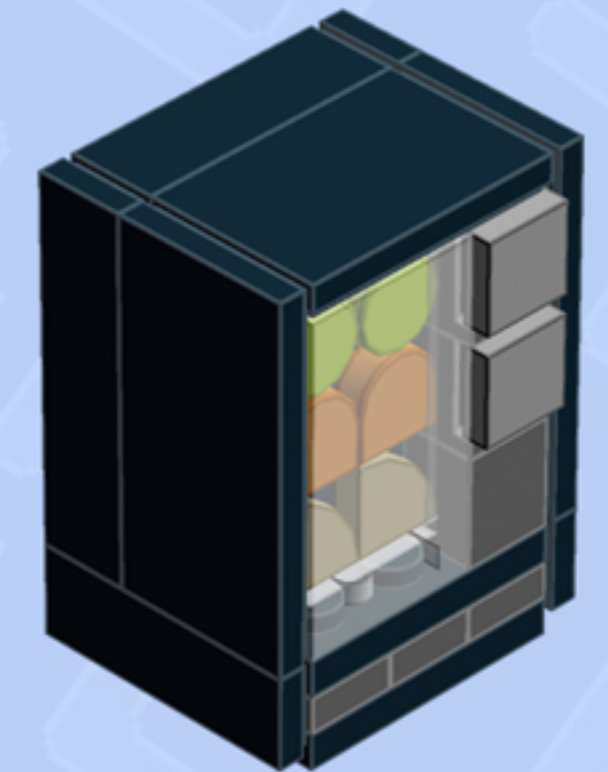

MODULAR
Arcade
SNACK MACHINE

A LEGO® project by Chris McVeigh
chrismcveigh.com

Element ID	Color	Description	Quantity
6117973	Black	Angle Plate 1X2 / 2X2	1
6020193	Black	Angular Plate 1.5 Bot. 1X2 1/2	1
4253815	Black	Brick 1X2 W. Four Knobs	2
4558170	Black	Flat Tile 1X3	3
243126	Black	Flat Tile 1X4	2
6162892	Black	Flat Tile 2X3	1
4560182	Black	Flat Tile 2X4	2
302426	Black	Plate 1X1	2
302326	Black	Plate 1X2	1
362326	Black	Plate 1X3	3
6145570	Brick Yellow	1/4 Circle Tile 1X1	2
6177760	Bright Orange	Flat Tile 1X1 1/2 Circle	2
6057878	Bright Yellowish Green	Flat Tile 1X1, Round	2
4211044	Dark Stone Grey	Angular Brick 1X1	2

Element ID	Color	Description	Quantity
6100030	Dark Stone Grey	Beam 1X1	1
4211098	Dark Stone Grey	Brick 1X1	1
4210719	Dark Stone Grey	Plate 1X1	2
4579354	Dark Stone Grey	Plate 1X1 W/Holder Vertical	1
4211090	Dark Stone Grey	Round Brick 1X1	2
6015344	Medium Stone Grey	Brick 1X2 W. 2 Knobs	1
6123809	Medium Stone Grey	Brick 1X2X1 2/3 W/4 Knobs	1
4211428	Medium Stone Grey	Brick 1X3	1
4211415	Medium Stone Grey	Flat Tile 1X1	2
4654577	Medium Stone Grey	Plate 2X2X2/3 W. 2. Hor. Knob	1
4211396	Medium Stone Grey	Plate 2X3	1
6093527	Medium Stone Grey	Shaft 3M Ø3.2	1
6010737	Transparent	Wall Element 1X2X3 - Tr.	1

Connect to Wall Unit 4x8!

*Wall Unit 4x8 building guide available separately.
Configure the floor as shown to correctly seat Snack Machine.*

*For more fun builds,
please stop by chrismcveigh.com,
visit me at facebook.com/c.mcveigh.photos,
or follow me on twitter [@actionfigured](https://twitter.com/actionfigured)*