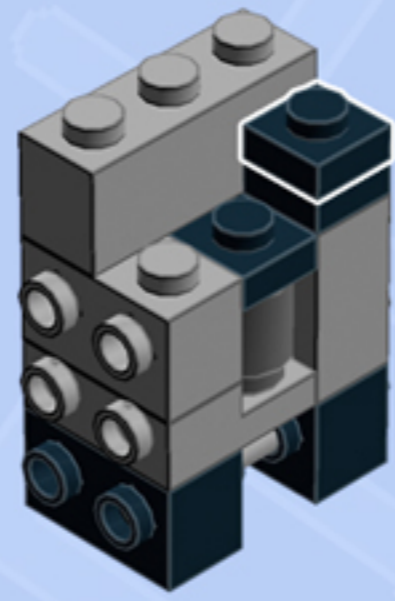

MODULAR
Arcade
SNACK MACHINE

A LEGO® project by Chris McVeigh
chrismcveigh.com

Element ID	Color	Description	Quantity
6117973	Black	Angle Plate 1X2 / 2X2	1
6020193	Black	Angular Plate 1.5 Bot. 1X2 1/2	1
4253815	Black	Brick 1X2 W. Four Knobs	2
4558170	Black	Flat Tile 1X3	3
243126	Black	Flat Tile 1X4	2
6162892	Black	Flat Tile 2X3	1
4560182	Black	Flat Tile 2X4	2
302426	Black	Plate 1X1	2
302326	Black	Plate 1X2	1
362326	Black	Plate 1X3	3
6145570	Brick Yellow	1/4 Circle Tile 1X1	2
6177760	Bright Orange	Flat Tile 1X1 1/2 Circle	2
6057878	Bright Yellowish Green	Flat Tile 1X1, Round	2
4211044	Dark Stone Grey	Angular Brick 1X1	2

Element ID	Color	Description	Quantity
6100030	Dark Stone Grey	Beam 1X1	1
4211098	Dark Stone Grey	Brick 1X1	1
4210719	Dark Stone Grey	Plate 1X1	2
4579354	Dark Stone Grey	Plate 1X1 W/Holder Vertical	1
4211090	Dark Stone Grey	Round Brick 1X1	2
6015344	Medium Stone Grey	Brick 1X2 W. 2 Knobs	1
6123809	Medium Stone Grey	Brick 1X2X1 2/3 W/4 Knobs	1
4211428	Medium Stone Grey	Brick 1X3	1
4211415	Medium Stone Grey	Flat Tile 1X1	2
4654577	Medium Stone Grey	Plate 2X2X2/3 W. 2. Hor. Knob	1
4211396	Medium Stone Grey	Plate 2X3	1
6093527	Medium Stone Grey	Shaft 3M Ø3.2	1
6010737	Transparent	Wall Element 1X2X3 - Tr.	1

Connect to Wall Unit 4x8!

*Wall Unit 4x8 building guide available separately.
Configure the floor as shown to correctly seat Snack Machine.*

*For more fun builds,
please stop by chrismcveigh.com,
visit me at facebook.com/c.mcveigh.photos,
or follow me on twitter [@actionfigured](https://twitter.com/actionfigured)*