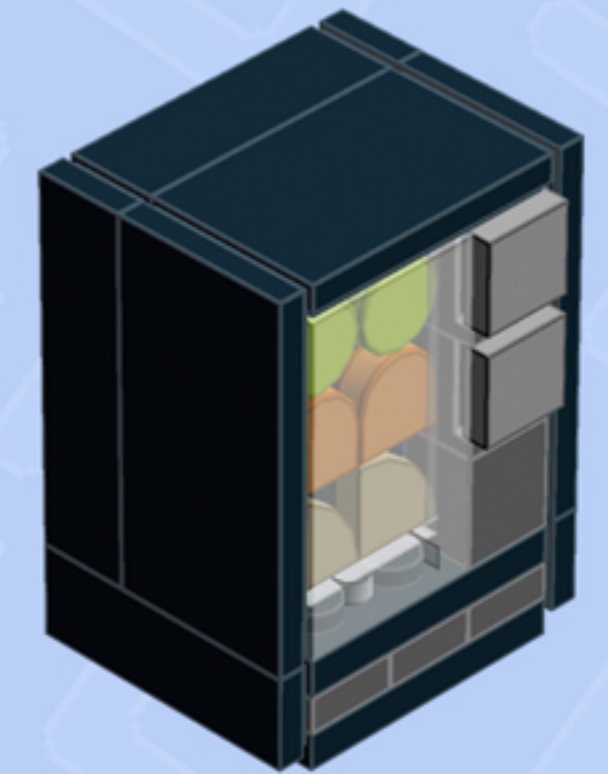

MODULAR
Arcade
SNACK MACHINE

A LEGO® project by Chris McVeigh
chrismcveigh.com

Element ID	Color	Description	Quantity
6117973	Black	Angle Plate 1X2 / 2X2	1
6020193	Black	Angular Plate 1.5 Bot. 1X2 1/2	1
4253815	Black	Brick 1X2 W. Four Knobs	2
4558170	Black	Flat Tile 1X3	3
243126	Black	Flat Tile 1X4	2
6162892	Black	Flat Tile 2X3	1
4560182	Black	Flat Tile 2X4	2
302426	Black	Plate 1X1	2
302326	Black	Plate 1X2	1
362326	Black	Plate 1X3	3
6145570	Brick Yellow	1/4 Circle Tile 1X1	2
6177760	Bright Orange	Flat Tile 1X1 1/2 Circle	2
6057878	Bright Yellowish Green	Flat Tile 1X1, Round	2
4211044	Dark Stone Grey	Angular Brick 1X1	2

Element ID	Color	Description	Quantity
6100030	Dark Stone Grey	Beam 1X1	1
4211098	Dark Stone Grey	Brick 1X1	1
4210719	Dark Stone Grey	Plate 1X1	2
4579354	Dark Stone Grey	Plate 1X1 W/Holder Vertical	1
4211090	Dark Stone Grey	Round Brick 1X1	2
6015344	Medium Stone Grey	Brick 1X2 W. 2 Knobs	1
6123809	Medium Stone Grey	Brick 1X2X1 2/3 W/4 Knobs	1
4211428	Medium Stone Grey	Brick 1X3	1
4211415	Medium Stone Grey	Flat Tile 1X1	2
4654577	Medium Stone Grey	Plate 2X2X2/3 W. 2. Hor. Knob	1
4211396	Medium Stone Grey	Plate 2X3	1
6093527	Medium Stone Grey	Shaft 3M Ø3.2	1
6010737	Transparent	Wall Element 1X2X3 - Tr.	1

Connect to Wall Unit 4x8!

*Wall Unit 4x8 building guide available separately.
Configure the floor as shown to correctly seat Snack Machine.*

*For more fun builds,
please stop by chrismcveigh.com,
visit me at facebook.com/c.mcveigh.photos,
or follow me on twitter [@actionfigured](https://twitter.com/actionfigured)*