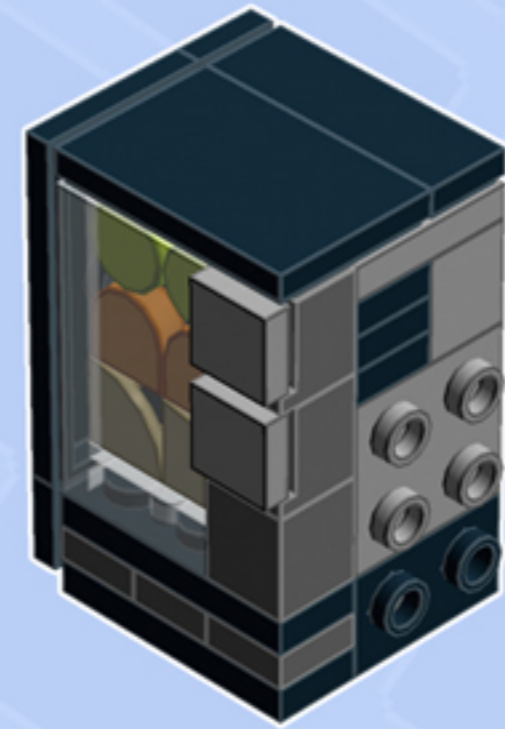

MODULAR
Arcade
SNACK MACHINE

A LEGO® project by Chris McVeigh
chrismcveigh.com

Element ID	Color	Description	Quantity
6117973	Black	Angle Plate 1X2 / 2X2	1
6020193	Black	Angular Plate 1.5 Bot. 1X2 1/2	1
4253815	Black	Brick 1X2 W. Four Knobs	2
4558170	Black	Flat Tile 1X3	3
243126	Black	Flat Tile 1X4	2
6162892	Black	Flat Tile 2X3	1
4560182	Black	Flat Tile 2X4	2
302426	Black	Plate 1X1	2
302326	Black	Plate 1X2	1
362326	Black	Plate 1X3	3
6145570	Brick Yellow	1/4 Circle Tile 1X1	2
6177760	Bright Orange	Flat Tile 1X1 1/2 Circle	2
6057878	Bright Yellowish Green	Flat Tile 1X1, Round	2
4211044	Dark Stone Grey	Angular Brick 1X1	2

Element ID	Color	Description	Quantity
6100030	Dark Stone Grey	Beam 1X1	1
4211098	Dark Stone Grey	Brick 1X1	1
4210719	Dark Stone Grey	Plate 1X1	2
4579354	Dark Stone Grey	Plate 1X1 W/Holder Vertical	1
4211090	Dark Stone Grey	Round Brick 1X1	2
6015344	Medium Stone Grey	Brick 1X2 W. 2 Knobs	1
6123809	Medium Stone Grey	Brick 1X2X1 2/3 W/4 Knobs	1
4211428	Medium Stone Grey	Brick 1X3	1
4211415	Medium Stone Grey	Flat Tile 1X1	2
4654577	Medium Stone Grey	Plate 2X2X2/3 W. 2. Hor. Knob	1
4211396	Medium Stone Grey	Plate 2X3	1
6093527	Medium Stone Grey	Shaft 3M Ø3.2	1
6010737	Transparent	Wall Element 1X2X3 - Tr.	1

Connect to Wall Unit 4x8!

*Wall Unit 4x8 building guide available separately.
Configure the floor as shown to correctly seat Snack Machine.*

*For more fun builds,
please stop by chrismcveigh.com,
visit me at facebook.com/c.mcveigh.photos,
or follow me on twitter [@actionfigured](https://twitter.com/actionfigured)*