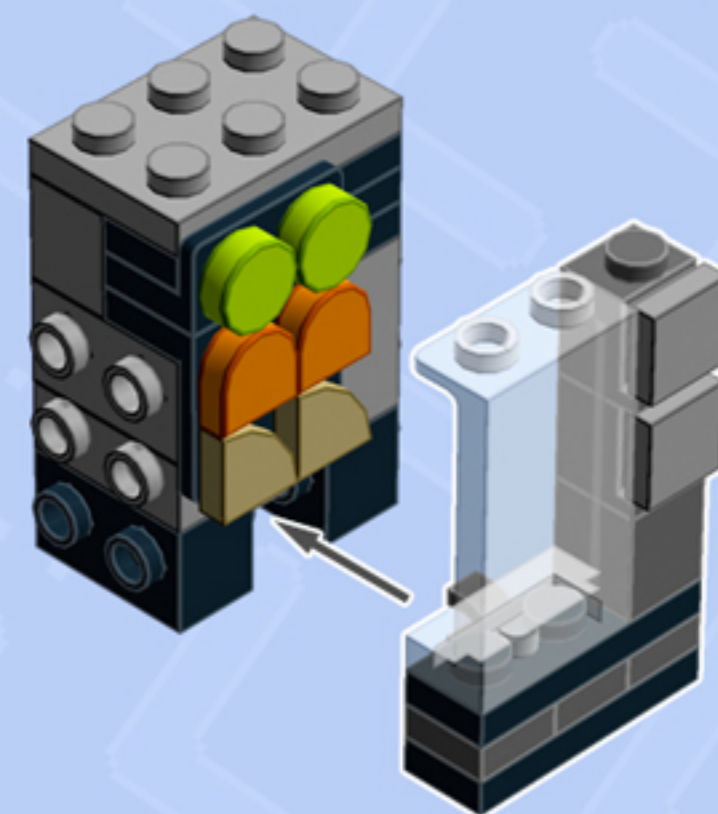

MODULAR
Arcade
SNACK MACHINE

A LEGO® project by Chris McVeigh
chrismcveigh.com

Element ID	Color	Description	Quantity
6117973	Black	Angle Plate 1X2 / 2X2	1
6020193	Black	Angular Plate 1.5 Bot. 1X2 1/2	1
4253815	Black	Brick 1X2 W. Four Knobs	2
4558170	Black	Flat Tile 1X3	3
243126	Black	Flat Tile 1X4	2
6162892	Black	Flat Tile 2X3	1
4560182	Black	Flat Tile 2X4	2
302426	Black	Plate 1X1	2
302326	Black	Plate 1X2	1
362326	Black	Plate 1X3	3
6145570	Brick Yellow	1/4 Circle Tile 1X1	2
6177760	Bright Orange	Flat Tile 1X1 1/2 Circle	2
6057878	Bright Yellowish Green	Flat Tile 1X1, Round	2
4211044	Dark Stone Grey	Angular Brick 1X1	2

Element ID	Color	Description	Quantity
6100030	Dark Stone Grey	Beam 1X1	1
4211098	Dark Stone Grey	Brick 1X1	1
4210719	Dark Stone Grey	Plate 1X1	2
4579354	Dark Stone Grey	Plate 1X1 W/Holder Vertical	1
4211090	Dark Stone Grey	Round Brick 1X1	2
6015344	Medium Stone Grey	Brick 1X2 W. 2 Knobs	1
6123809	Medium Stone Grey	Brick 1X2X1 2/3 W/4 Knobs	1
4211428	Medium Stone Grey	Brick 1X3	1
4211415	Medium Stone Grey	Flat Tile 1X1	2
4654577	Medium Stone Grey	Plate 2X2X2/3 W. 2. Hor. Knob	1
4211396	Medium Stone Grey	Plate 2X3	1
6093527	Medium Stone Grey	Shaft 3M Ø3.2	1
6010737	Transparent	Wall Element 1X2X3 - Tr.	1

Connect to Wall Unit 4x8!

*Wall Unit 4x8 building guide available separately.
Configure the floor as shown to correctly seat Snack Machine.*

*For more fun builds,
please stop by chrismcveigh.com,
visit me at facebook.com/c.mcveigh.photos,
or follow me on twitter [@actionfigured](https://twitter.com/actionfigured)*