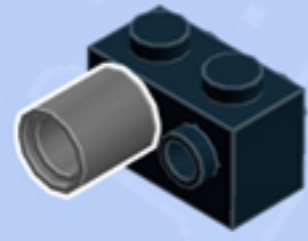

MODULAR
Arcade
SNACK MACHINE

A LEGO® project by Chris McVeigh
chrismcveigh.com

Element ID	Color	Description	Quantity
6117973	Black	Angle Plate 1X2 / 2X2	1
6020193	Black	Angular Plate 1.5 Bot. 1X2 1/2	1
4253815	Black	Brick 1X2 W. Four Knobs	2
4558170	Black	Flat Tile 1X3	3
243126	Black	Flat Tile 1X4	2
6162892	Black	Flat Tile 2X3	1
4560182	Black	Flat Tile 2X4	2
302426	Black	Plate 1X1	2
302326	Black	Plate 1X2	1
362326	Black	Plate 1X3	3
6145570	Brick Yellow	1/4 Circle Tile 1X1	2
6177760	Bright Orange	Flat Tile 1X1 1/2 Circle	2
6057878	Bright Yellowish Green	Flat Tile 1X1, Round	2
4211044	Dark Stone Grey	Angular Brick 1X1	2

Element ID	Color	Description	Quantity
6100030	Dark Stone Grey	Beam 1X1	1
4211098	Dark Stone Grey	Brick 1X1	1
4210719	Dark Stone Grey	Plate 1X1	2
4579354	Dark Stone Grey	Plate 1X1 W/Holder Vertical	1
4211090	Dark Stone Grey	Round Brick 1X1	2
6015344	Medium Stone Grey	Brick 1X2 W. 2 Knobs	1
6123809	Medium Stone Grey	Brick 1X2X1 2/3 W/4 Knobs	1
4211428	Medium Stone Grey	Brick 1X3	1
4211415	Medium Stone Grey	Flat Tile 1X1	2
4654577	Medium Stone Grey	Plate 2X2X2/3 W. 2. Hor. Knob	1
4211396	Medium Stone Grey	Plate 2X3	1
6093527	Medium Stone Grey	Shaft 3M Ø3.2	1
6010737	Transparent	Wall Element 1X2X3 - Tr.	1