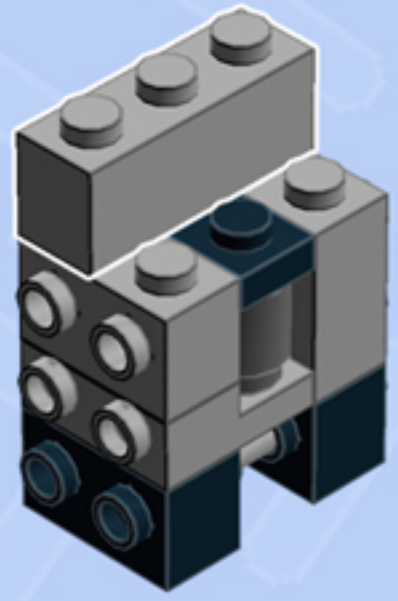

MODULAR
Arcade
SNACK MACHINE

A LEGO® project by Chris McVeigh
chrismcveigh.com

Element ID	Color	Description	Quantity
6117973	Black	Angle Plate 1X2 / 2X2	1
6020193	Black	Angular Plate 1.5 Bot. 1X2 1/2	1
4253815	Black	Brick 1X2 W. Four Knobs	2
4558170	Black	Flat Tile 1X3	3
243126	Black	Flat Tile 1X4	2
6162892	Black	Flat Tile 2X3	1
4560182	Black	Flat Tile 2X4	2
302426	Black	Plate 1X1	2
302326	Black	Plate 1X2	1
362326	Black	Plate 1X3	3
6145570	Brick Yellow	1/4 Circle Tile 1X1	2
6177760	Bright Orange	Flat Tile 1X1 1/2 Circle	2
6057878	Bright Yellowish Green	Flat Tile 1X1, Round	2
4211044	Dark Stone Grey	Angular Brick 1X1	2

Element ID	Color	Description	Quantity
6100030	Dark Stone Grey	Beam 1X1	1
4211098	Dark Stone Grey	Brick 1X1	1
4210719	Dark Stone Grey	Plate 1X1	2
4579354	Dark Stone Grey	Plate 1X1 W/Holder Vertical	1
4211090	Dark Stone Grey	Round Brick 1X1	2
6015344	Medium Stone Grey	Brick 1X2 W. 2 Knobs	1
6123809	Medium Stone Grey	Brick 1X2X1 2/3 W/4 Knobs	1
4211428	Medium Stone Grey	Brick 1X3	1
4211415	Medium Stone Grey	Flat Tile 1X1	2
4654577	Medium Stone Grey	Plate 2X2X2/3 W. 2. Hor. Knob	1
4211396	Medium Stone Grey	Plate 2X3	1
6093527	Medium Stone Grey	Shaft 3M Ø3.2	1
6010737	Transparent	Wall Element 1X2X3 - Tr.	1

Connect to Wall Unit 4x8!

*Wall Unit 4x8 building guide available separately.
Configure the floor as shown to correctly seat Snack Machine.*

*For more fun builds,
please stop by chrismcveigh.com,
visit me at facebook.com/c.mcveigh.photos,
or follow me on twitter [@actionfigured](https://twitter.com/actionfigured)*