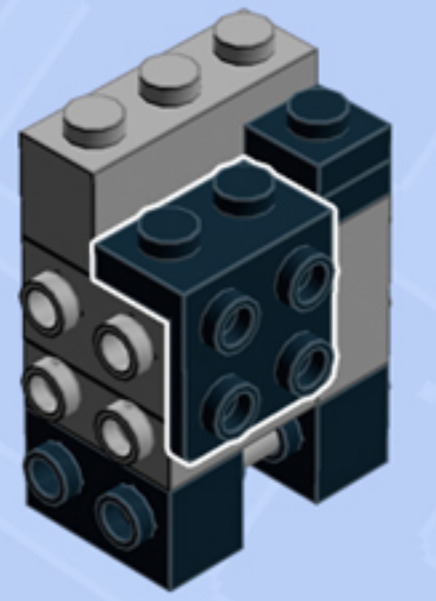

MODULAR
Arcade
SNACK MACHINE

A LEGO® project by Chris McVeigh
chrismcveigh.com

Element ID	Color	Description	Quantity
6117973	Black	Angle Plate 1X2 / 2X2	1
6020193	Black	Angular Plate 1.5 Bot. 1X2 1/2	1
4253815	Black	Brick 1X2 W. Four Knobs	2
4558170	Black	Flat Tile 1X3	3
243126	Black	Flat Tile 1X4	2
6162892	Black	Flat Tile 2X3	1
4560182	Black	Flat Tile 2X4	2
302426	Black	Plate 1X1	2
302326	Black	Plate 1X2	1
362326	Black	Plate 1X3	3
6145570	Brick Yellow	1/4 Circle Tile 1X1	2
6177760	Bright Orange	Flat Tile 1X1 1/2 Circle	2
6057878	Bright Yellowish Green	Flat Tile 1X1, Round	2
4211044	Dark Stone Grey	Angular Brick 1X1	2

Element ID	Color	Description	Quantity
6100030	Dark Stone Grey	Beam 1X1	1
4211098	Dark Stone Grey	Brick 1X1	1
4210719	Dark Stone Grey	Plate 1X1	2
4579354	Dark Stone Grey	Plate 1X1 W/Holder Vertical	1
4211090	Dark Stone Grey	Round Brick 1X1	2
6015344	Medium Stone Grey	Brick 1X2 W. 2 Knobs	1
6123809	Medium Stone Grey	Brick 1X2X1 2/3 W/4 Knobs	1
4211428	Medium Stone Grey	Brick 1X3	1
4211415	Medium Stone Grey	Flat Tile 1X1	2
4654577	Medium Stone Grey	Plate 2X2X2/3 W. 2. Hor. Knob	1
4211396	Medium Stone Grey	Plate 2X3	1
6093527	Medium Stone Grey	Shaft 3M Ø3.2	1
6010737	Transparent	Wall Element 1X2X3 - Tr.	1

Connect to Wall Unit 4x8!

*Wall Unit 4x8 building guide available separately.
Configure the floor as shown to correctly seat Snack Machine.*

*For more fun builds,
please stop by chrismcveigh.com,
visit me at facebook.com/c.mcveigh.photos,
or follow me on twitter [@actionfigured](https://twitter.com/actionfigured)*