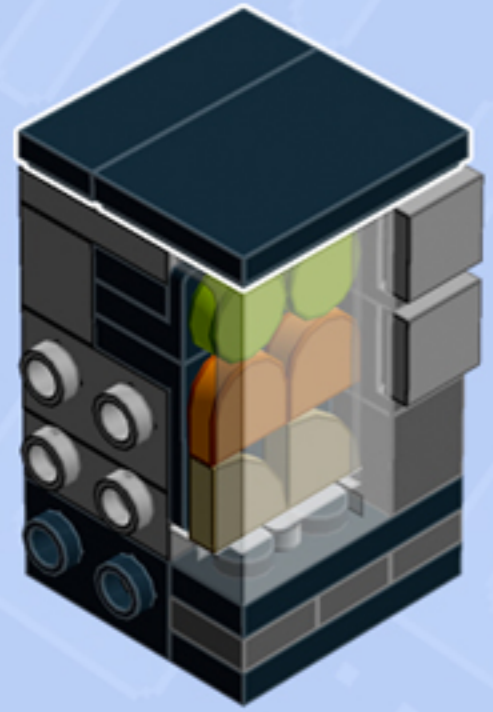

MODULAR
Arcade
SNACK MACHINE

A LEGO® project by Chris McVeigh
chrismcveigh.com

Element ID	Color	Description	Quantity
6117973	Black	Angle Plate 1X2 / 2X2	1
6020193	Black	Angular Plate 1.5 Bot. 1X2 1/2	1
4253815	Black	Brick 1X2 W. Four Knobs	2
4558170	Black	Flat Tile 1X3	3
243126	Black	Flat Tile 1X4	2
6162892	Black	Flat Tile 2X3	1
4560182	Black	Flat Tile 2X4	2
302426	Black	Plate 1X1	2
302326	Black	Plate 1X2	1
362326	Black	Plate 1X3	3
6145570	Brick Yellow	1/4 Circle Tile 1X1	2
6177760	Bright Orange	Flat Tile 1X1 1/2 Circle	2
6057878	Bright Yellowish Green	Flat Tile 1X1, Round	2
4211044	Dark Stone Grey	Angular Brick 1X1	2

Element ID	Color	Description	Quantity
6100030	Dark Stone Grey	Beam 1X1	1
4211098	Dark Stone Grey	Brick 1X1	1
4210719	Dark Stone Grey	Plate 1X1	2
4579354	Dark Stone Grey	Plate 1X1 W/Holder Vertical	1
4211090	Dark Stone Grey	Round Brick 1X1	2
6015344	Medium Stone Grey	Brick 1X2 W. 2 Knobs	1
6123809	Medium Stone Grey	Brick 1X2X1 2/3 W/4 Knobs	1
4211428	Medium Stone Grey	Brick 1X3	1
4211415	Medium Stone Grey	Flat Tile 1X1	2
4654577	Medium Stone Grey	Plate 2X2X2/3 W. 2. Hor. Knob	1
4211396	Medium Stone Grey	Plate 2X3	1
6093527	Medium Stone Grey	Shaft 3M Ø3.2	1
6010737	Transparent	Wall Element 1X2X3 - Tr.	1

Connect to Wall Unit 4x8!

*Wall Unit 4x8 building guide available separately.
Configure the floor as shown to correctly seat Snack Machine.*

*For more fun builds,
please stop by chrismcveigh.com,
visit me at facebook.com/c.mcveigh.photos,
or follow me on twitter [@actionfigured](https://twitter.com/actionfigured)*