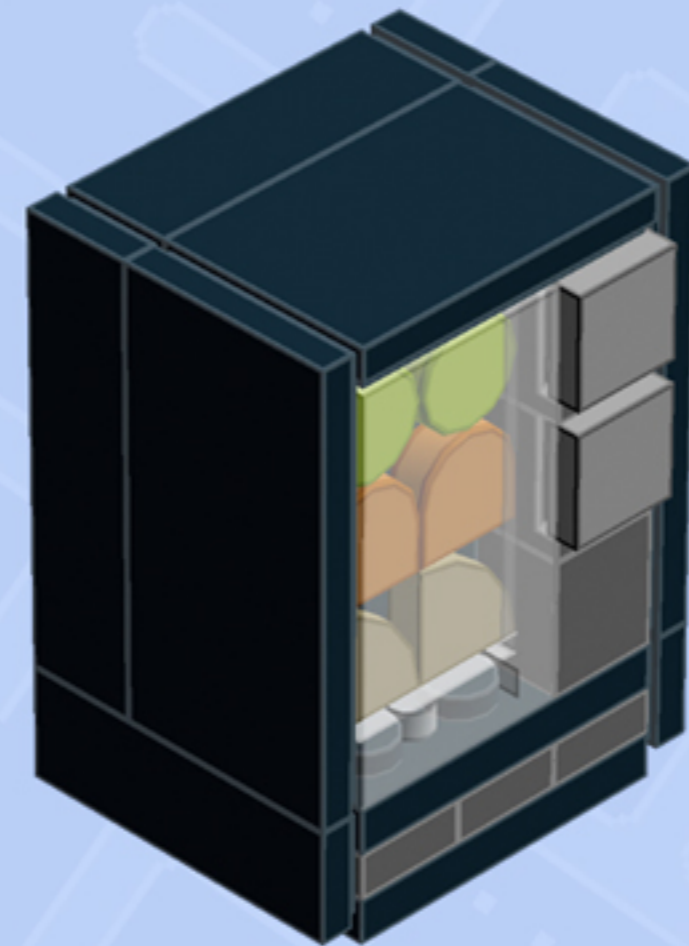

MODULAR
Arcade
SNACK MACHINE

A LEGO® project by Chris McVeigh
chrismcveigh.com

Element ID	Color	Description	Quantity
6117973	Black	Angle Plate 1X2 / 2X2	1
6020193	Black	Angular Plate 1.5 Bot. 1X2 1/2	1
4253815	Black	Brick 1X2 W. Four Knobs	2
4558170	Black	Flat Tile 1X3	3
243126	Black	Flat Tile 1X4	2
6162892	Black	Flat Tile 2X3	1
4560182	Black	Flat Tile 2X4	2
302426	Black	Plate 1X1	2
302326	Black	Plate 1X2	1
362326	Black	Plate 1X3	3
6145570	Brick Yellow	1/4 Circle Tile 1X1	2
6177760	Bright Orange	Flat Tile 1X1 1/2 Circle	2
6057878	Bright Yellowish Green	Flat Tile 1X1, Round	2
4211044	Dark Stone Grey	Angular Brick 1X1	2

Element ID	Color	Description	Quantity
6100030	Dark Stone Grey	Beam 1X1	1
4211098	Dark Stone Grey	Brick 1X1	1
4210719	Dark Stone Grey	Plate 1X1	2
4579354	Dark Stone Grey	Plate 1X1 W/Holder Vertical	1
4211090	Dark Stone Grey	Round Brick 1X1	2
6015344	Medium Stone Grey	Brick 1X2 W. 2 Knobs	1
6123809	Medium Stone Grey	Brick 1X2X1 2/3 W/4 Knobs	1
4211428	Medium Stone Grey	Brick 1X3	1
4211415	Medium Stone Grey	Flat Tile 1X1	2
4654577	Medium Stone Grey	Plate 2X2X2/3 W. 2. Hor. Knob	1
4211396	Medium Stone Grey	Plate 2X3	1
6093527	Medium Stone Grey	Shaft 3M Ø3.2	1
6010737	Transparent	Wall Element 1X2X3 - Tr.	1

Connect to Wall Unit 4x8!

*Wall Unit 4x8 building guide available separately.
Configure the floor as shown to correctly seat Snack Machine.*

*For more fun builds,
please stop by chrismcveigh.com,
visit me at facebook.com/c.mcveigh.photos,
or follow me on twitter [@actionfigured](https://twitter.com/actionfigured)*