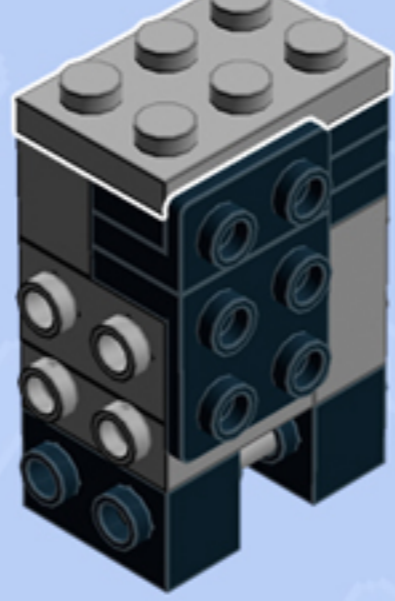

MODULAR
Arcade
SNACK MACHINE

A LEGO® project by Chris McVeigh
chrismcveigh.com

Element ID	Color	Description	Quantity
6117973	Black	Angle Plate 1X2 / 2X2	1
6020193	Black	Angular Plate 1.5 Bot. 1X2 1/2	1
4253815	Black	Brick 1X2 W. Four Knobs	2
4558170	Black	Flat Tile 1X3	3
243126	Black	Flat Tile 1X4	2
6162892	Black	Flat Tile 2X3	1
4560182	Black	Flat Tile 2X4	2
302426	Black	Plate 1X1	2
302326	Black	Plate 1X2	1
362326	Black	Plate 1X3	3
6145570	Brick Yellow	1/4 Circle Tile 1X1	2
6177760	Bright Orange	Flat Tile 1X1 1/2 Circle	2
6057878	Bright Yellowish Green	Flat Tile 1X1, Round	2
4211044	Dark Stone Grey	Angular Brick 1X1	2

Element ID	Color	Description	Quantity
6100030	Dark Stone Grey	Beam 1X1	1
4211098	Dark Stone Grey	Brick 1X1	1
4210719	Dark Stone Grey	Plate 1X1	2
4579354	Dark Stone Grey	Plate 1X1 W/Holder Vertical	1
4211090	Dark Stone Grey	Round Brick 1X1	2
6015344	Medium Stone Grey	Brick 1X2 W. 2 Knobs	1
6123809	Medium Stone Grey	Brick 1X2X1 2/3 W/4 Knobs	1
4211428	Medium Stone Grey	Brick 1X3	1
4211415	Medium Stone Grey	Flat Tile 1X1	2
4654577	Medium Stone Grey	Plate 2X2X2/3 W. 2. Hor. Knob	1
4211396	Medium Stone Grey	Plate 2X3	1
6093527	Medium Stone Grey	Shaft 3M Ø3.2	1
6010737	Transparent	Wall Element 1X2X3 - Tr.	1

Connect to Wall Unit 4x8!

*Wall Unit 4x8 building guide available separately.
Configure the floor as shown to correctly seat Snack Machine.*

*For more fun builds,
please stop by chrismcveigh.com,
visit me at facebook.com/c.mcveigh.photos,
or follow me on twitter [@actionfigured](https://twitter.com/actionfigured)*