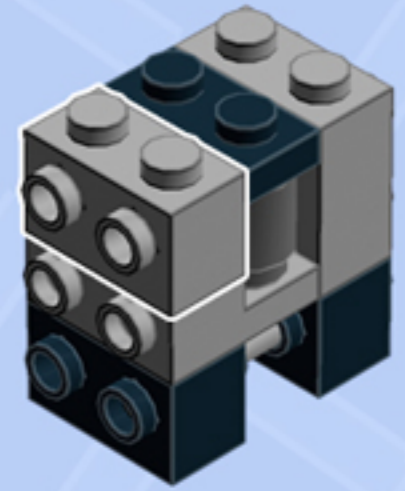

MODULAR
Arcade
SNACK MACHINE

A LEGO® project by Chris McVeigh
chrismcveigh.com

Element ID	Color	Description	Quantity
6117973	Black	Angle Plate 1X2 / 2X2	1
6020193	Black	Angular Plate 1.5 Bot. 1X2 1/2	1
4253815	Black	Brick 1X2 W. Four Knobs	2
4558170	Black	Flat Tile 1X3	3
243126	Black	Flat Tile 1X4	2
6162892	Black	Flat Tile 2X3	1
4560182	Black	Flat Tile 2X4	2
302426	Black	Plate 1X1	2
302326	Black	Plate 1X2	1
362326	Black	Plate 1X3	3
6145570	Brick Yellow	1/4 Circle Tile 1X1	2
6177760	Bright Orange	Flat Tile 1X1 1/2 Circle	2
6057878	Bright Yellowish Green	Flat Tile 1X1, Round	2
4211044	Dark Stone Grey	Angular Brick 1X1	2

Element ID	Color	Description	Quantity
6100030	Dark Stone Grey	Beam 1X1	1
4211098	Dark Stone Grey	Brick 1X1	1
4210719	Dark Stone Grey	Plate 1X1	2
4579354	Dark Stone Grey	Plate 1X1 W/Holder Vertical	1
4211090	Dark Stone Grey	Round Brick 1X1	2
6015344	Medium Stone Grey	Brick 1X2 W. 2 Knobs	1
6123809	Medium Stone Grey	Brick 1X2X1 2/3 W/4 Knobs	1
4211428	Medium Stone Grey	Brick 1X3	1
4211415	Medium Stone Grey	Flat Tile 1X1	2
4654577	Medium Stone Grey	Plate 2X2X2/3 W. 2. Hor. Knob	1
4211396	Medium Stone Grey	Plate 2X3	1
6093527	Medium Stone Grey	Shaft 3M Ø3.2	1
6010737	Transparent	Wall Element 1X2X3 - Tr.	1

Connect to Wall Unit 4x8!

*Wall Unit 4x8 building guide available separately.
Configure the floor as shown to correctly seat Snack Machine.*

*For more fun builds,
please stop by chrismcveigh.com,
visit me at facebook.com/c.mcveigh.photos,
or follow me on twitter [@actionfigured](https://twitter.com/actionfigured)*