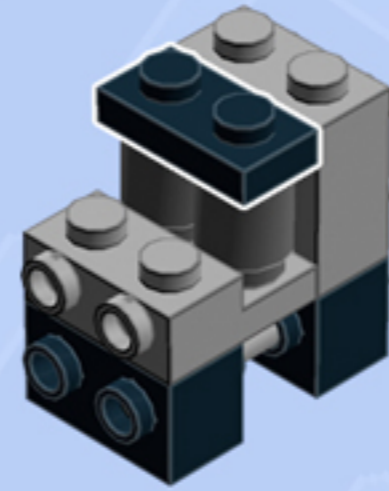

MODULAR
Arcade
SNACK MACHINE

A LEGO® project by Chris McVeigh
chrismcveigh.com

Element ID	Color	Description	Quantity
6117973	Black	Angle Plate 1X2 / 2X2	1
6020193	Black	Angular Plate 1.5 Bot. 1X2 1/2	1
4253815	Black	Brick 1X2 W. Four Knobs	2
4558170	Black	Flat Tile 1X3	3
243126	Black	Flat Tile 1X4	2
6162892	Black	Flat Tile 2X3	1
4560182	Black	Flat Tile 2X4	2
302426	Black	Plate 1X1	2
302326	Black	Plate 1X2	1
362326	Black	Plate 1X3	3
6145570	Brick Yellow	1/4 Circle Tile 1X1	2
6177760	Bright Orange	Flat Tile 1X1 1/2 Circle	2
6057878	Bright Yellowish Green	Flat Tile 1X1, Round	2
4211044	Dark Stone Grey	Angular Brick 1X1	2

Element ID	Color	Description	Quantity
6100030	Dark Stone Grey	Beam 1X1	1
4211098	Dark Stone Grey	Brick 1X1	1
4210719	Dark Stone Grey	Plate 1X1	2
4579354	Dark Stone Grey	Plate 1X1 W/Holder Vertical	1
4211090	Dark Stone Grey	Round Brick 1X1	2
6015344	Medium Stone Grey	Brick 1X2 W. 2 Knobs	1
6123809	Medium Stone Grey	Brick 1X2X1 2/3 W/4 Knobs	1
4211428	Medium Stone Grey	Brick 1X3	1
4211415	Medium Stone Grey	Flat Tile 1X1	2
4654577	Medium Stone Grey	Plate 2X2X2/3 W. 2. Hor. Knob	1
4211396	Medium Stone Grey	Plate 2X3	1
6093527	Medium Stone Grey	Shaft 3M Ø3.2	1
6010737	Transparent	Wall Element 1X2X3 - Tr.	1

Connect to Wall Unit 4x8!

*Wall Unit 4x8 building guide available separately.
Configure the floor as shown to correctly seat Snack Machine.*

*For more fun builds,
please stop by chrismcveigh.com,
visit me at facebook.com/c.mcveigh.photos,
or follow me on twitter [@actionfigured](https://twitter.com/actionfigured)*