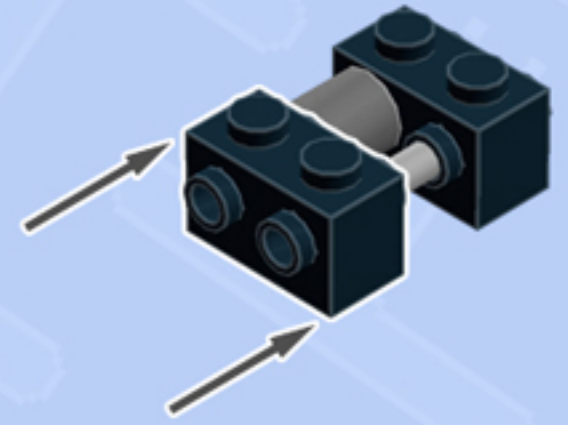

MODULAR
Arcade
SNACK MACHINE

A LEGO® project by Chris McVeigh
chrismcveigh.com

Element ID	Color	Description	Quantity
6117973	Black	Angle Plate 1X2 / 2X2	1
6020193	Black	Angular Plate 1.5 Bot. 1X2 1/2	1
4253815	Black	Brick 1X2 W. Four Knobs	2
4558170	Black	Flat Tile 1X3	3
243126	Black	Flat Tile 1X4	2
6162892	Black	Flat Tile 2X3	1
4560182	Black	Flat Tile 2X4	2
302426	Black	Plate 1X1	2
302326	Black	Plate 1X2	1
362326	Black	Plate 1X3	3
6145570	Brick Yellow	1/4 Circle Tile 1X1	2
6177760	Bright Orange	Flat Tile 1X1 1/2 Circle	2
6057878	Bright Yellowish Green	Flat Tile 1X1, Round	2
4211044	Dark Stone Grey	Angular Brick 1X1	2

Element ID	Color	Description	Quantity
6100030	Dark Stone Grey	Beam 1X1	1
4211098	Dark Stone Grey	Brick 1X1	1
4210719	Dark Stone Grey	Plate 1X1	2
4579354	Dark Stone Grey	Plate 1X1 W/Holder Vertical	1
4211090	Dark Stone Grey	Round Brick 1X1	2
6015344	Medium Stone Grey	Brick 1X2 W. 2 Knobs	1
6123809	Medium Stone Grey	Brick 1X2X1 2/3 W/4 Knobs	1
4211428	Medium Stone Grey	Brick 1X3	1
4211415	Medium Stone Grey	Flat Tile 1X1	2
4654577	Medium Stone Grey	Plate 2X2X2/3 W. 2. Hor. Knob	1
4211396	Medium Stone Grey	Plate 2X3	1
6093527	Medium Stone Grey	Shaft 3M Ø3.2	1
6010737	Transparent	Wall Element 1X2X3 - Tr.	1

Connect to Wall Unit 4x8!

*Wall Unit 4x8 building guide available separately.
Configure the floor as shown to correctly seat Snack Machine.*

*For more fun builds,
please stop by chrismcveigh.com,
visit me at facebook.com/c.mcveigh.photos,
or follow me on twitter [@actionfigured](https://twitter.com/actionfigured)*