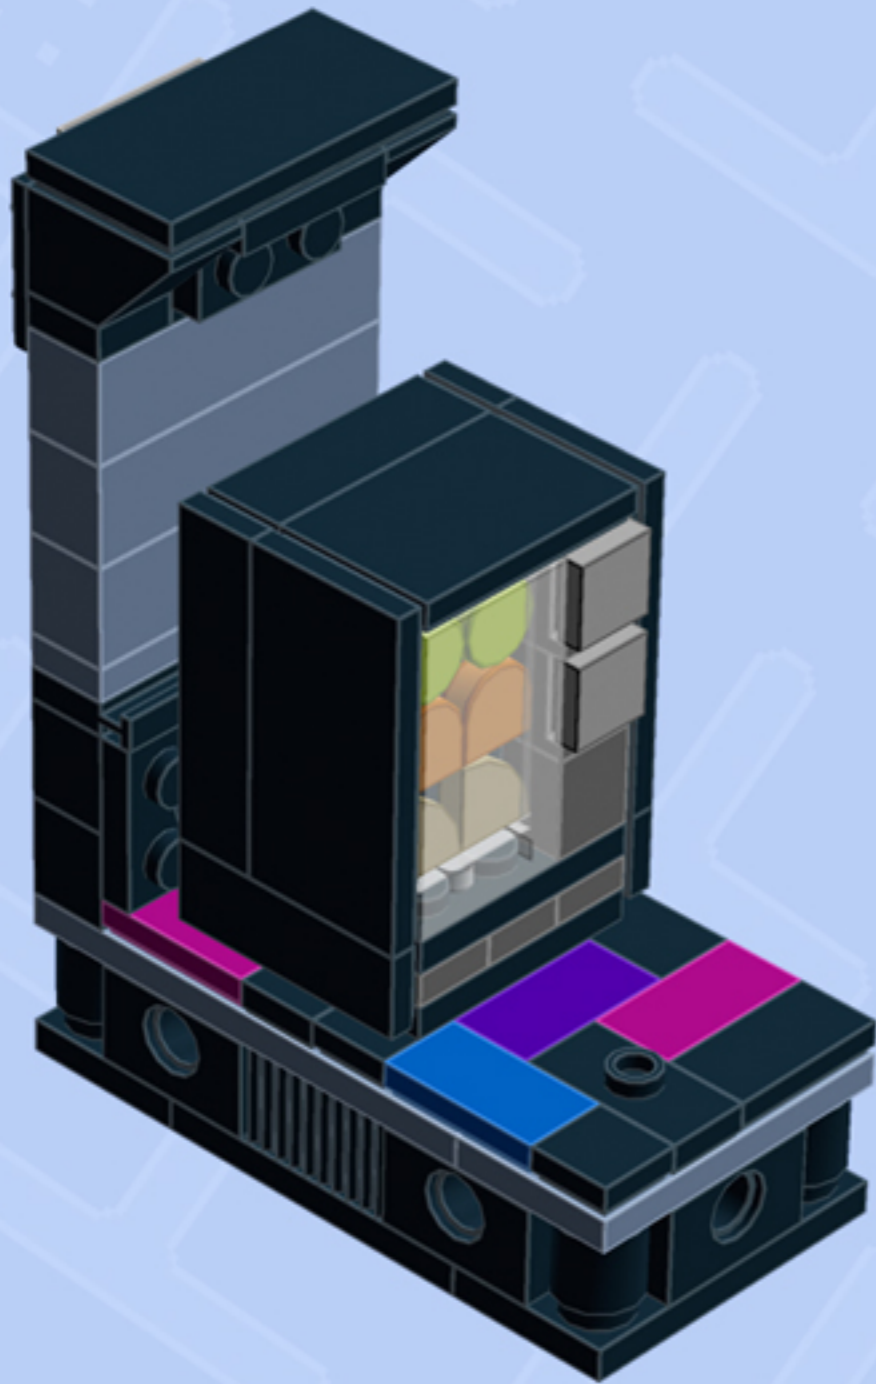

MODULAR
Arcade
SNACK MACHINE

A LEGO® project by Chris McVeigh
chrismcveigh.com

Element ID	Color	Description	Quantity
6117973	Black	Angle Plate 1X2 / 2X2	1
6020193	Black	Angular Plate 1.5 Bot. 1X2 1/2	1
4253815	Black	Brick 1X2 W. Four Knobs	2
4558170	Black	Flat Tile 1X3	3
243126	Black	Flat Tile 1X4	2
6162892	Black	Flat Tile 2X3	1
4560182	Black	Flat Tile 2X4	2
302426	Black	Plate 1X1	2
302326	Black	Plate 1X2	1
362326	Black	Plate 1X3	3
6145570	Brick Yellow	1/4 Circle Tile 1X1	2
6177760	Bright Orange	Flat Tile 1X1 1/2 Circle	2
6057878	Bright Yellowish Green	Flat Tile 1X1, Round	2
4211044	Dark Stone Grey	Angular Brick 1X1	2

Element ID	Color	Description	Quantity
6100030	Dark Stone Grey	Beam 1X1	1
4211098	Dark Stone Grey	Brick 1X1	1
4210719	Dark Stone Grey	Plate 1X1	2
4579354	Dark Stone Grey	Plate 1X1 W/Holder Vertical	1
4211090	Dark Stone Grey	Round Brick 1X1	2
6015344	Medium Stone Grey	Brick 1X2 W. 2 Knobs	1
6123809	Medium Stone Grey	Brick 1X2X1 2/3 W/4 Knobs	1
4211428	Medium Stone Grey	Brick 1X3	1
4211415	Medium Stone Grey	Flat Tile 1X1	2
4654577	Medium Stone Grey	Plate 2X2X2/3 W. 2. Hor. Knob	1
4211396	Medium Stone Grey	Plate 2X3	1
6093527	Medium Stone Grey	Shaft 3M Ø3.2	1
6010737	Transparent	Wall Element 1X2X3 - Tr.	1

Connect to Wall Unit 4x8!

*Wall Unit 4x8 building guide available separately.
Configure the floor as shown to correctly seat Snack Machine.*

*For more fun builds,
please stop by chrismcveigh.com,
visit me at facebook.com/c.mcveigh.photos,
or follow me on twitter [@actionfigured](https://twitter.com/actionfigured)*