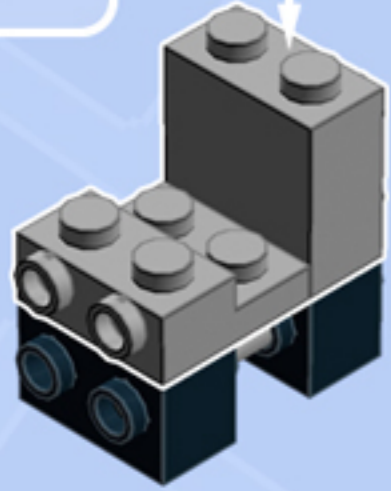

MODULAR
Arcade
SNACK MACHINE

A LEGO® project by Chris McVeigh
chrismcveigh.com

Element ID	Color	Description	Quantity
6117973	Black	Angle Plate 1X2 / 2X2	1
6020193	Black	Angular Plate 1.5 Bot. 1X2 1/2	1
4253815	Black	Brick 1X2 W. Four Knobs	2
4558170	Black	Flat Tile 1X3	3
243126	Black	Flat Tile 1X4	2
6162892	Black	Flat Tile 2X3	1
4560182	Black	Flat Tile 2X4	2
302426	Black	Plate 1X1	2
302326	Black	Plate 1X2	1
362326	Black	Plate 1X3	3
6145570	Brick Yellow	1/4 Circle Tile 1X1	2
6177760	Bright Orange	Flat Tile 1X1 1/2 Circle	2
6057878	Bright Yellowish Green	Flat Tile 1X1, Round	2
4211044	Dark Stone Grey	Angular Brick 1X1	2

Element ID	Color	Description	Quantity
6100030	Dark Stone Grey	Beam 1X1	1
4211098	Dark Stone Grey	Brick 1X1	1
4210719	Dark Stone Grey	Plate 1X1	2
4579354	Dark Stone Grey	Plate 1X1 W/Holder Vertical	1
4211090	Dark Stone Grey	Round Brick 1X1	2
6015344	Medium Stone Grey	Brick 1X2 W. 2 Knobs	1
6123809	Medium Stone Grey	Brick 1X2X1 2/3 W/4 Knobs	1
4211428	Medium Stone Grey	Brick 1X3	1
4211415	Medium Stone Grey	Flat Tile 1X1	2
4654577	Medium Stone Grey	Plate 2X2X2/3 W. 2. Hor. Knob	1
4211396	Medium Stone Grey	Plate 2X3	1
6093527	Medium Stone Grey	Shaft 3M Ø3.2	1
6010737	Transparent	Wall Element 1X2X3 - Tr.	1

Connect to Wall Unit 4x8!

*Wall Unit 4x8 building guide available separately.
Configure the floor as shown to correctly seat Snack Machine.*

*For more fun builds,
please stop by chrismcveigh.com,
visit me at facebook.com/c.mcveigh.photos,
or follow me on twitter [@actionfigured](https://twitter.com/actionfigured)*