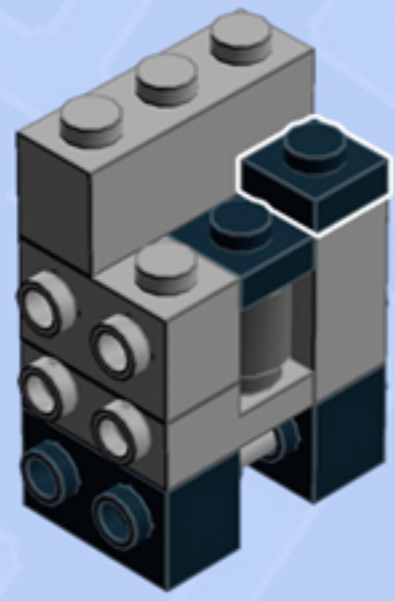

MODULAR
Arcade
SNACK MACHINE

A LEGO® project by Chris McVeigh
chrismcveigh.com

Element ID	Color	Description	Quantity
6117973	Black	Angle Plate 1X2 / 2X2	1
6020193	Black	Angular Plate 1.5 Bot. 1X2 1/2	1
4253815	Black	Brick 1X2 W. Four Knobs	2
4558170	Black	Flat Tile 1X3	3
243126	Black	Flat Tile 1X4	2
6162892	Black	Flat Tile 2X3	1
4560182	Black	Flat Tile 2X4	2
302426	Black	Plate 1X1	2
302326	Black	Plate 1X2	1
362326	Black	Plate 1X3	3
6145570	Brick Yellow	1/4 Circle Tile 1X1	2
6177760	Bright Orange	Flat Tile 1X1 1/2 Circle	2
6057878	Bright Yellowish Green	Flat Tile 1X1, Round	2
4211044	Dark Stone Grey	Angular Brick 1X1	2

Element ID	Color	Description	Quantity
6100030	Dark Stone Grey	Beam 1X1	1
4211098	Dark Stone Grey	Brick 1X1	1
4210719	Dark Stone Grey	Plate 1X1	2
4579354	Dark Stone Grey	Plate 1X1 W/Holder Vertical	1
4211090	Dark Stone Grey	Round Brick 1X1	2
6015344	Medium Stone Grey	Brick 1X2 W. 2 Knobs	1
6123809	Medium Stone Grey	Brick 1X2X1 2/3 W/4 Knobs	1
4211428	Medium Stone Grey	Brick 1X3	1
4211415	Medium Stone Grey	Flat Tile 1X1	2
4654577	Medium Stone Grey	Plate 2X2X2/3 W. 2. Hor. Knob	1
4211396	Medium Stone Grey	Plate 2X3	1
6093527	Medium Stone Grey	Shaft 3M Ø3.2	1
6010737	Transparent	Wall Element 1X2X3 - Tr.	1

Connect to Wall Unit 4x8!

*Wall Unit 4x8 building guide available separately.
Configure the floor as shown to correctly seat Snack Machine.*

*For more fun builds,
please stop by chrismcveigh.com,
visit me at facebook.com/c.mcveigh.photos,
or follow me on twitter [@actionfigured](https://twitter.com/actionfigured)*