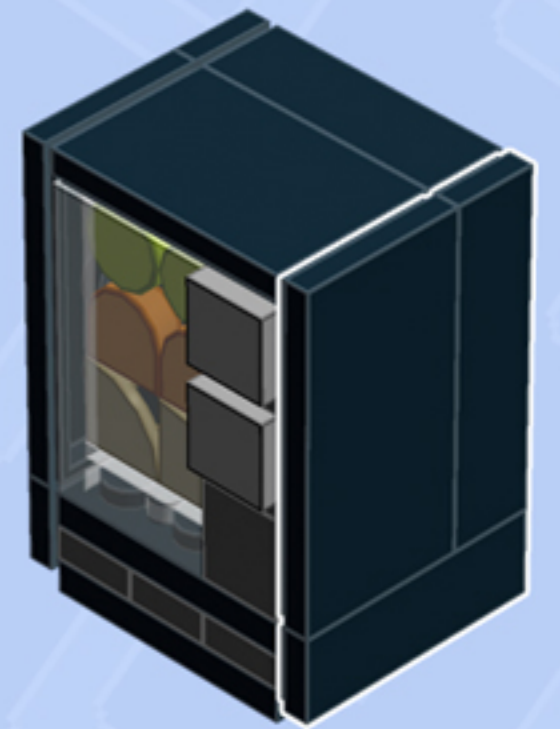

MODULAR
Arcade
SNACK MACHINE

A LEGO® project by Chris McVeigh
chrismcveigh.com

Element ID	Color	Description	Quantity
6117973	Black	Angle Plate 1X2 / 2X2	1
6020193	Black	Angular Plate 1.5 Bot. 1X2 1/2	1
4253815	Black	Brick 1X2 W. Four Knobs	2
4558170	Black	Flat Tile 1X3	3
243126	Black	Flat Tile 1X4	2
6162892	Black	Flat Tile 2X3	1
4560182	Black	Flat Tile 2X4	2
302426	Black	Plate 1X1	2
302326	Black	Plate 1X2	1
362326	Black	Plate 1X3	3
6145570	Brick Yellow	1/4 Circle Tile 1X1	2
6177760	Bright Orange	Flat Tile 1X1 1/2 Circle	2
6057878	Bright Yellowish Green	Flat Tile 1X1, Round	2
4211044	Dark Stone Grey	Angular Brick 1X1	2

Element ID	Color	Description	Quantity
6100030	Dark Stone Grey	Beam 1X1	1
4211098	Dark Stone Grey	Brick 1X1	1
4210719	Dark Stone Grey	Plate 1X1	2
4579354	Dark Stone Grey	Plate 1X1 W/Holder Vertical	1
4211090	Dark Stone Grey	Round Brick 1X1	2
6015344	Medium Stone Grey	Brick 1X2 W. 2 Knobs	1
6123809	Medium Stone Grey	Brick 1X2X1 2/3 W/4 Knobs	1
4211428	Medium Stone Grey	Brick 1X3	1
4211415	Medium Stone Grey	Flat Tile 1X1	2
4654577	Medium Stone Grey	Plate 2X2X2/3 W. 2. Hor. Knob	1
4211396	Medium Stone Grey	Plate 2X3	1
6093527	Medium Stone Grey	Shaft 3M Ø3.2	1
6010737	Transparent	Wall Element 1X2X3 - Tr.	1

Connect to Wall Unit 4x8!

*Wall Unit 4x8 building guide available separately.
Configure the floor as shown to correctly seat Snack Machine.*

*For more fun builds,
please stop by chrismcveigh.com,
visit me at facebook.com/c.mcveigh.photos,
or follow me on twitter [@actionfigured](https://twitter.com/actionfigured)*