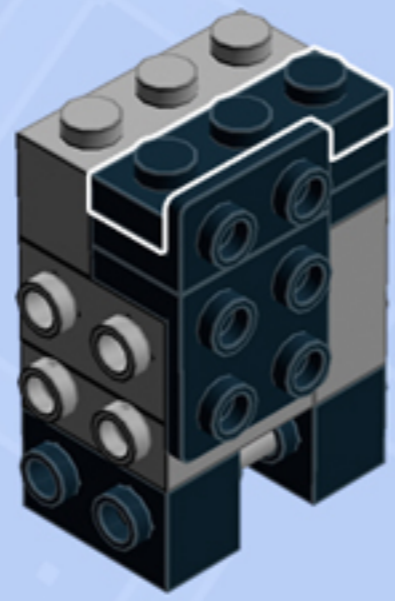

MODULAR
Arcade
SNACK MACHINE

A LEGO® project by Chris McVeigh
chrismcveigh.com

Element ID	Color	Description	Quantity
6117973	Black	Angle Plate 1X2 / 2X2	1
6020193	Black	Angular Plate 1.5 Bot. 1X2 1/2	1
4253815	Black	Brick 1X2 W. Four Knobs	2
4558170	Black	Flat Tile 1X3	3
243126	Black	Flat Tile 1X4	2
6162892	Black	Flat Tile 2X3	1
4560182	Black	Flat Tile 2X4	2
302426	Black	Plate 1X1	2
302326	Black	Plate 1X2	1
362326	Black	Plate 1X3	3
6145570	Brick Yellow	1/4 Circle Tile 1X1	2
6177760	Bright Orange	Flat Tile 1X1 1/2 Circle	2
6057878	Bright Yellowish Green	Flat Tile 1X1, Round	2
4211044	Dark Stone Grey	Angular Brick 1X1	2

Element ID	Color	Description	Quantity
6100030	Dark Stone Grey	Beam 1X1	1
4211098	Dark Stone Grey	Brick 1X1	1
4210719	Dark Stone Grey	Plate 1X1	2
4579354	Dark Stone Grey	Plate 1X1 W/Holder Vertical	1
4211090	Dark Stone Grey	Round Brick 1X1	2
6015344	Medium Stone Grey	Brick 1X2 W. 2 Knobs	1
6123809	Medium Stone Grey	Brick 1X2X1 2/3 W/4 Knobs	1
4211428	Medium Stone Grey	Brick 1X3	1
4211415	Medium Stone Grey	Flat Tile 1X1	2
4654577	Medium Stone Grey	Plate 2X2X2/3 W. 2. Hor. Knob	1
4211396	Medium Stone Grey	Plate 2X3	1
6093527	Medium Stone Grey	Shaft 3M Ø3.2	1
6010737	Transparent	Wall Element 1X2X3 - Tr.	1

Connect to Wall Unit 4x8!

*Wall Unit 4x8 building guide available separately.
Configure the floor as shown to correctly seat Snack Machine.*

*For more fun builds,
please stop by chrismcveigh.com,
visit me at facebook.com/c.mcveigh.photos,
or follow me on twitter [@actionfigured](https://twitter.com/actionfigured)*