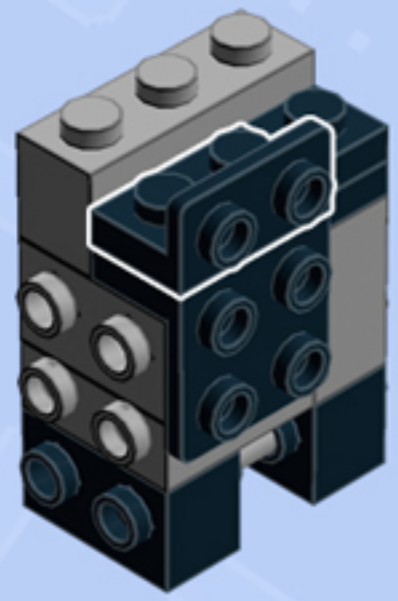

MODULAR
Arcade
SNACK MACHINE

A LEGO® project by Chris McVeigh
chrismcveigh.com

Element ID	Color	Description	Quantity
6117973	Black	Angle Plate 1X2 / 2X2	1
6020193	Black	Angular Plate 1.5 Bot. 1X2 1/2	1
4253815	Black	Brick 1X2 W. Four Knobs	2
4558170	Black	Flat Tile 1X3	3
243126	Black	Flat Tile 1X4	2
6162892	Black	Flat Tile 2X3	1
4560182	Black	Flat Tile 2X4	2
302426	Black	Plate 1X1	2
302326	Black	Plate 1X2	1
362326	Black	Plate 1X3	3
6145570	Brick Yellow	1/4 Circle Tile 1X1	2
6177760	Bright Orange	Flat Tile 1X1 1/2 Circle	2
6057878	Bright Yellowish Green	Flat Tile 1X1, Round	2
4211044	Dark Stone Grey	Angular Brick 1X1	2

Element ID	Color	Description	Quantity
6100030	Dark Stone Grey	Beam 1X1	1
4211098	Dark Stone Grey	Brick 1X1	1
4210719	Dark Stone Grey	Plate 1X1	2
4579354	Dark Stone Grey	Plate 1X1 W/Holder Vertical	1
4211090	Dark Stone Grey	Round Brick 1X1	2
6015344	Medium Stone Grey	Brick 1X2 W. 2 Knobs	1
6123809	Medium Stone Grey	Brick 1X2X1 2/3 W/4 Knobs	1
4211428	Medium Stone Grey	Brick 1X3	1
4211415	Medium Stone Grey	Flat Tile 1X1	2
4654577	Medium Stone Grey	Plate 2X2X2/3 W. 2. Hor. Knob	1
4211396	Medium Stone Grey	Plate 2X3	1
6093527	Medium Stone Grey	Shaft 3M Ø3.2	1
6010737	Transparent	Wall Element 1X2X3 - Tr.	1

Connect to Wall Unit 4x8!

*Wall Unit 4x8 building guide available separately.
Configure the floor as shown to correctly seat Snack Machine.*

*For more fun builds,
please stop by chrismcveigh.com,
visit me at facebook.com/c.mcveigh.photos,
or follow me on twitter [@actionfigured](https://twitter.com/actionfigured)*