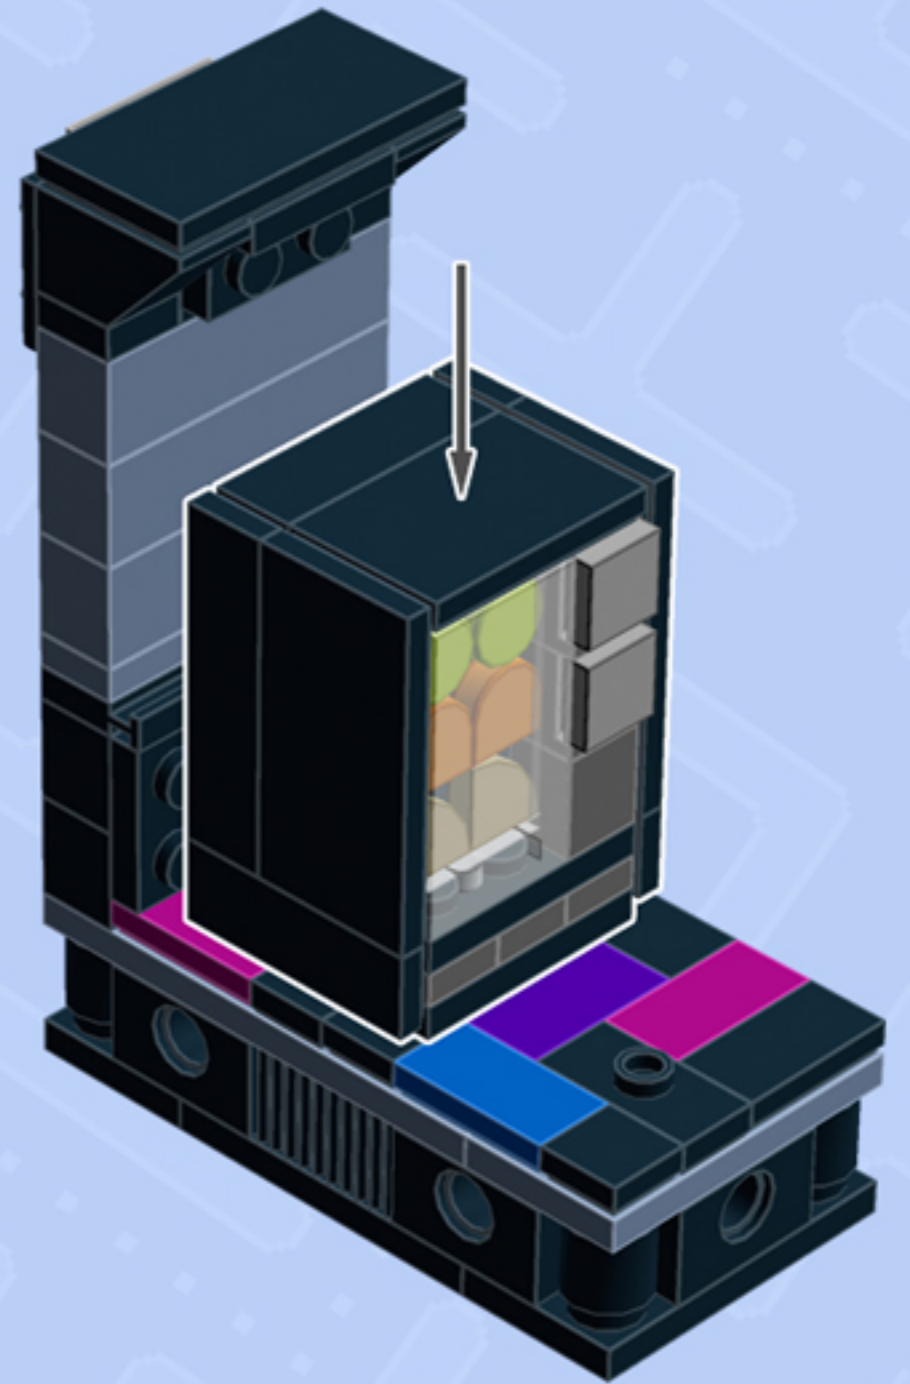

MODULAR
Arcade
SNACK MACHINE

A LEGO® project by Chris McVeigh
chrismcveigh.com

Element ID	Color	Description	Quantity
6117973	Black	Angle Plate 1X2 / 2X2	1
6020193	Black	Angular Plate 1.5 Bot. 1X2 1/2	1
4253815	Black	Brick 1X2 W. Four Knobs	2
4558170	Black	Flat Tile 1X3	3
243126	Black	Flat Tile 1X4	2
6162892	Black	Flat Tile 2X3	1
4560182	Black	Flat Tile 2X4	2
302426	Black	Plate 1X1	2
302326	Black	Plate 1X2	1
362326	Black	Plate 1X3	3
6145570	Brick Yellow	1/4 Circle Tile 1X1	2
6177760	Bright Orange	Flat Tile 1X1 1/2 Circle	2
6057878	Bright Yellowish Green	Flat Tile 1X1, Round	2
4211044	Dark Stone Grey	Angular Brick 1X1	2

Element ID	Color	Description	Quantity
6100030	Dark Stone Grey	Beam 1X1	1
4211098	Dark Stone Grey	Brick 1X1	1
4210719	Dark Stone Grey	Plate 1X1	2
4579354	Dark Stone Grey	Plate 1X1 W/Holder Vertical	1
4211090	Dark Stone Grey	Round Brick 1X1	2
6015344	Medium Stone Grey	Brick 1X2 W. 2 Knobs	1
6123809	Medium Stone Grey	Brick 1X2X1 2/3 W/4 Knobs	1
4211428	Medium Stone Grey	Brick 1X3	1
4211415	Medium Stone Grey	Flat Tile 1X1	2
4654577	Medium Stone Grey	Plate 2X2X2/3 W. 2. Hor. Knob	1
4211396	Medium Stone Grey	Plate 2X3	1
6093527	Medium Stone Grey	Shaft 3M Ø3.2	1
6010737	Transparent	Wall Element 1X2X3 - Tr.	1

Connect to Wall Unit 4x8!

*Wall Unit 4x8 building guide available separately.
Configure the floor as shown to correctly seat Snack Machine.*

*For more fun builds,
please stop by chrismcveigh.com,
visit me at facebook.com/c.mcveigh.photos,
or follow me on twitter [@actionfigured](https://twitter.com/actionfigured)*