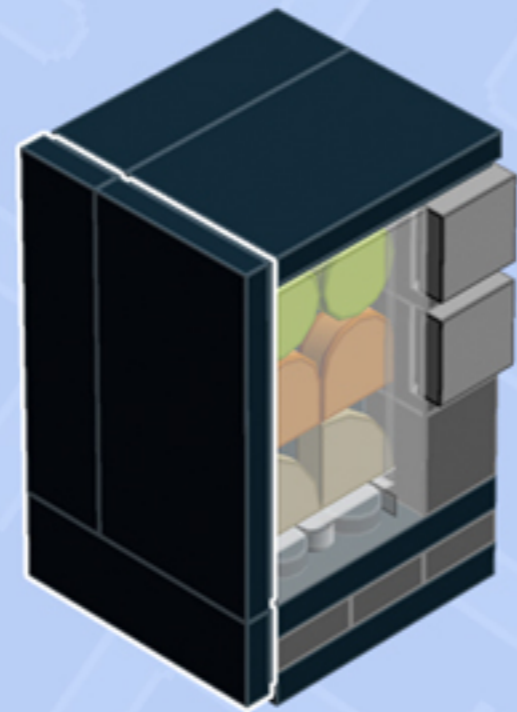

MODULAR
Arcade
SNACK MACHINE

A LEGO® project by Chris McVeigh
chrismcveigh.com

Element ID	Color	Description	Quantity
6117973	Black	Angle Plate 1X2 / 2X2	1
6020193	Black	Angular Plate 1.5 Bot. 1X2 1/2	1
4253815	Black	Brick 1X2 W. Four Knobs	2
4558170	Black	Flat Tile 1X3	3
243126	Black	Flat Tile 1X4	2
6162892	Black	Flat Tile 2X3	1
4560182	Black	Flat Tile 2X4	2
302426	Black	Plate 1X1	2
302326	Black	Plate 1X2	1
362326	Black	Plate 1X3	3
6145570	Brick Yellow	1/4 Circle Tile 1X1	2
6177760	Bright Orange	Flat Tile 1X1 1/2 Circle	2
6057878	Bright Yellowish Green	Flat Tile 1X1, Round	2
4211044	Dark Stone Grey	Angular Brick 1X1	2

Element ID	Color	Description	Quantity
6100030	Dark Stone Grey	Beam 1X1	1
4211098	Dark Stone Grey	Brick 1X1	1
4210719	Dark Stone Grey	Plate 1X1	2
4579354	Dark Stone Grey	Plate 1X1 W/Holder Vertical	1
4211090	Dark Stone Grey	Round Brick 1X1	2
6015344	Medium Stone Grey	Brick 1X2 W. 2 Knobs	1
6123809	Medium Stone Grey	Brick 1X2X1 2/3 W/4 Knobs	1
4211428	Medium Stone Grey	Brick 1X3	1
4211415	Medium Stone Grey	Flat Tile 1X1	2
4654577	Medium Stone Grey	Plate 2X2X2/3 W. 2. Hor. Knob	1
4211396	Medium Stone Grey	Plate 2X3	1
6093527	Medium Stone Grey	Shaft 3M Ø3.2	1
6010737	Transparent	Wall Element 1X2X3 - Tr.	1

Connect to Wall Unit 4x8!

*Wall Unit 4x8 building guide available separately.
Configure the floor as shown to correctly seat Snack Machine.*

*For more fun builds,
please stop by chrismcveigh.com,
visit me at facebook.com/c.mcveigh.photos,
or follow me on twitter [@actionfigured](https://twitter.com/actionfigured)*