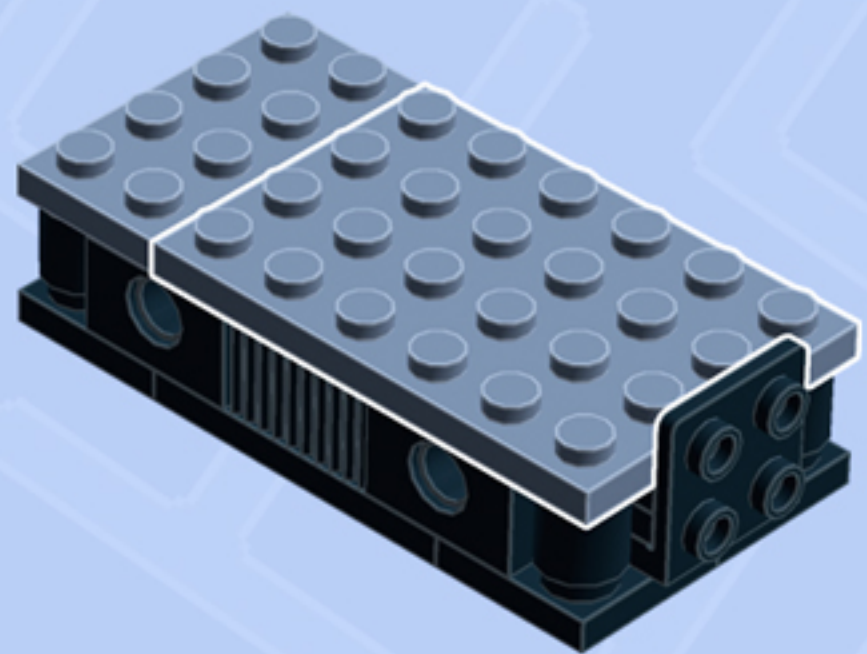

MODULAR Arcade

WALL UNIT 4X8

A LEGO® project by Chris McVeigh
chrismcveigh.com

Element ID	Color	Description	Quantity
4616245	Black	Angle Plate 1X2 / 2X4	1
6000650	Black	Angular Plate 1.5 Bot. 1X2 2/2	2
300526	Black	Brick 1X1	2
4558954	Black	Brick 1X1 W. 1 Knob	2
4162443	Black	Brick 1X4 W. 4 Knobs	1
4121715	Black	Connector Peg W. Friction	3
242026	Black	Corner Plate 1X2X2	3
307026	Black	Flat Tile 1X1	3
306926	Black	Flat Tile 1X2	4
4558170	Black	Flat Tile 1X3	1
416226	Black	Flat Tile 1X8	2
4560182	Black	Flat Tile 2X4	1
302426	Black	Plate 1X1	2
302326	Black	Plate 1X2	7

Element ID	Color	Description	Quantity
6092585	Black	Plate 1X2 W. 1 Knob	3
4107761	Black	Plate 1X2 With Slide	2
371026	Black	Plate 1X4	2
302026	Black	Plate 2X4	1
370926	Black	Plate 2X4, 3Xø4.9	1
287726	Black	Profile Brick 1X2	2
366526	Black	Roof Tile 1X2 Inv.	2
306226	Black	Round Brick 1X1	4
6073231	Black	Single Bush 2M Ø4,9	1
370026	Black	Technic Brick 1X2, Ø4.9	5
4206330	Bright Blue	Flat Tile 1X1	1
306923	Bright Blue	Flat Tile 1X2	2
6099364	Bright Reddish Violet	Flat Tile 1X1	1
4611415	Bright Reddish Violet	Flat Tile 1X2	2

Element ID	Color	Description	Quantity
4613192	Medium Lilac	Flat Tile 1X2	2
4211483	Medium Stone Grey	Connector Peg W. Knob	2
4211399	Medium Stone Grey	Plate 1X1	3
6089147	Medium Stone Grey	Plate 1X2 W. Horizontal Hole Ø4,85 Rev.	1
4211503	Medium Stone Grey	TAP Ø4.9/6.4	1
4211651	Medium Stone Grey	Technic 5M Beam	1
4620993	Sand Blue	Brick 1X4	3
6139341	Sand Blue	Flat Tile 2X3 W/ Angle	1
4169412	Sand Blue	Plate 1X4	1
6052827	Sand Blue	Plate 2X4	1
6062086	Sand Blue	Plate 4X6	1
4619636	Silver Metallic	Radiator Grille 1X2	2