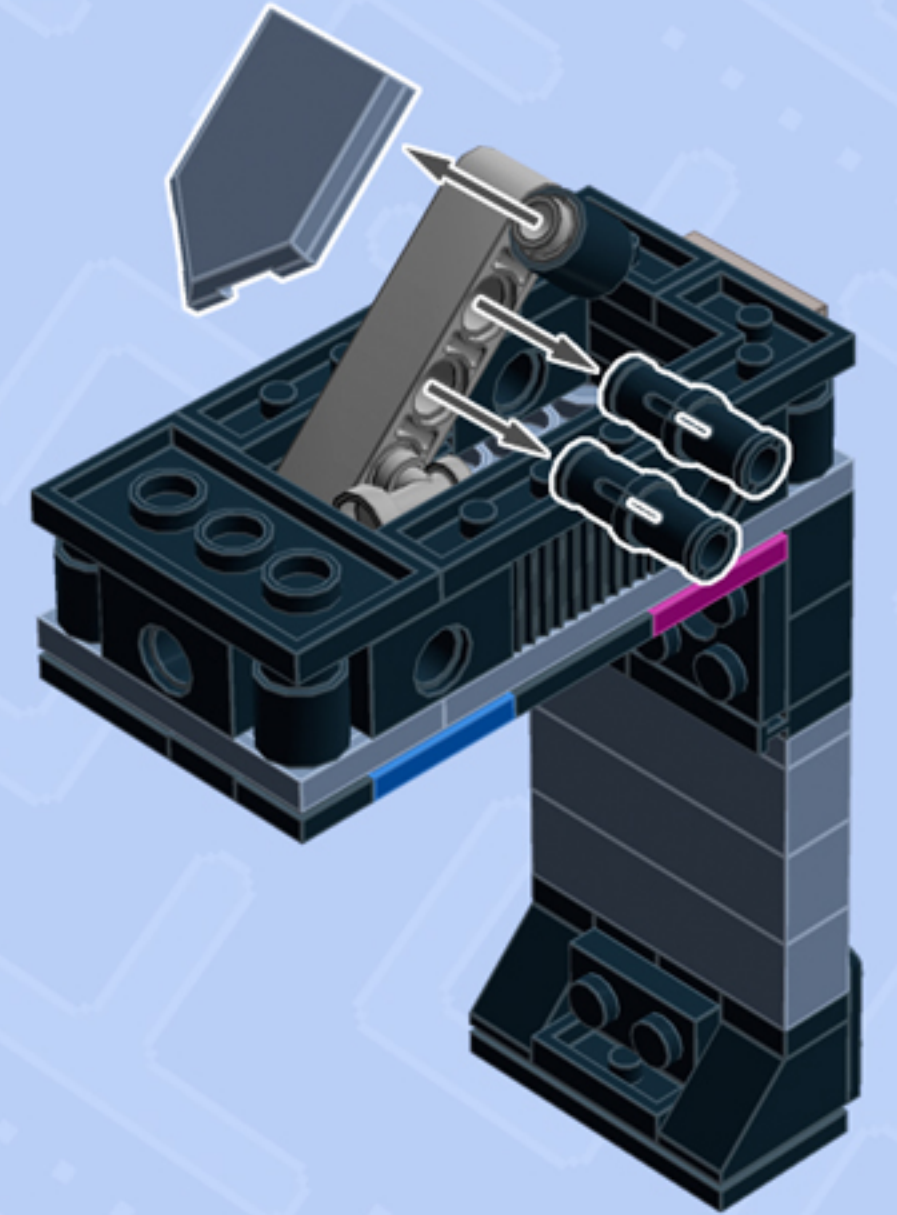

Element ID	Color	Description	Quantity
6092585	Black	Plate 1X2 W. 1 Knob	3
4107761	Black	Plate 1X2 With Slide	2
371026	Black	Plate 1X4	2
302026	Black	Plate 2X4	1
370926	Black	Plate 2X4, 3Xø4.9	1
287726	Black	Profile Brick 1X2	2
366526	Black	Roof Tile 1X2 Inv.	2
306226	Black	Round Brick 1X1	4
6073231	Black	Single Bush 2M Ø4,9	1
370026	Black	Technic Brick 1X2, Ø4.9	5
4206330	Bright Blue	Flat Tile 1X1	1
306923	Bright Blue	Flat Tile 1X2	2
6099364	Bright Reddish Violet	Flat Tile 1X1	1
4611415	Bright Reddish Violet	Flat Tile 1X2	2

Element ID	Color	Description	Quantity
4613192	Medium Lilac	Flat Tile 1X2	2
4211483	Medium Stone Grey	Connector Peg W. Knob	2
4211399	Medium Stone Grey	Plate 1X1	3
6089147	Medium Stone Grey	Plate 1X2 W. Horizontal Hole Ø4,85 Rev.	1
4211503	Medium Stone Grey	TAP Ø4.9/6.4	1
4211651	Medium Stone Grey	Technic 5M Beam	1
4620993	Sand Blue	Brick 1X4	3
6139341	Sand Blue	Flat Tile 2X3 W/ Angle	1
4169412	Sand Blue	Plate 1X4	1
6052827	Sand Blue	Plate 2X4	1
6062086	Sand Blue	Plate 4X6	1
4619636	Silver Metallic	Radiator Grille 1X2	2

Connect to other arcade units!

**Additional units sold separately unless purchased as part of a bundle. Shown for illustrative purposes only.*

*For more fun builds,
please stop by chrismcveigh.com,
visit me at facebook.com/c.mcveigh.photos,
or follow me on twitter [@actionfigured](https://twitter.com/actionfigured)*