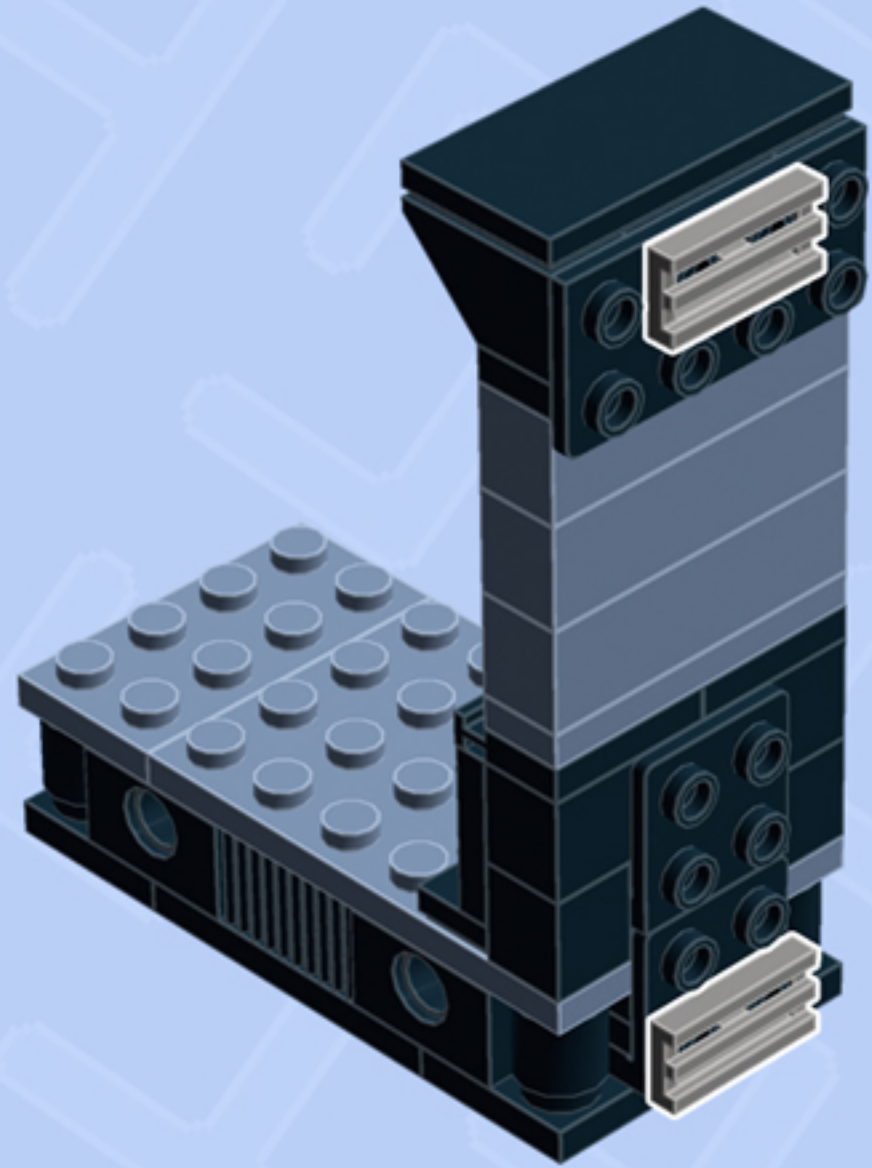

Element ID	Color	Description	Quantity
6092585	Black	Plate 1X2 W. 1 Knob	3
4107761	Black	Plate 1X2 With Slide	2
371026	Black	Plate 1X4	2
302026	Black	Plate 2X4	1
370926	Black	Plate 2X4, 3Xø4.9	1
287726	Black	Profile Brick 1X2	2
366526	Black	Roof Tile 1X2 Inv.	2
306226	Black	Round Brick 1X1	4
6073231	Black	Single Bush 2M Ø4,9	1
370026	Black	Technic Brick 1X2, Ø4.9	5
4206330	Bright Blue	Flat Tile 1X1	1
306923	Bright Blue	Flat Tile 1X2	2
6099364	Bright Reddish Violet	Flat Tile 1X1	1
4611415	Bright Reddish Violet	Flat Tile 1X2	2

Element ID	Color	Description	Quantity
4613192	Medium Lilac	Flat Tile 1X2	2
4211483	Medium Stone Grey	Connector Peg W. Knob	2
4211399	Medium Stone Grey	Plate 1X1	3
6089147	Medium Stone Grey	Plate 1X2 W. Horizontal Hole Ø4,85 Rev.	1
4211503	Medium Stone Grey	TAP Ø4.9/6.4	1
4211651	Medium Stone Grey	Technic 5M Beam	1
4620993	Sand Blue	Brick 1X4	3
6139341	Sand Blue	Flat Tile 2X3 W/ Angle	1
4169412	Sand Blue	Plate 1X4	1
6052827	Sand Blue	Plate 2X4	1
6062086	Sand Blue	Plate 4X6	1
4619636	Silver Metallic	Radiator Grille 1X2	2