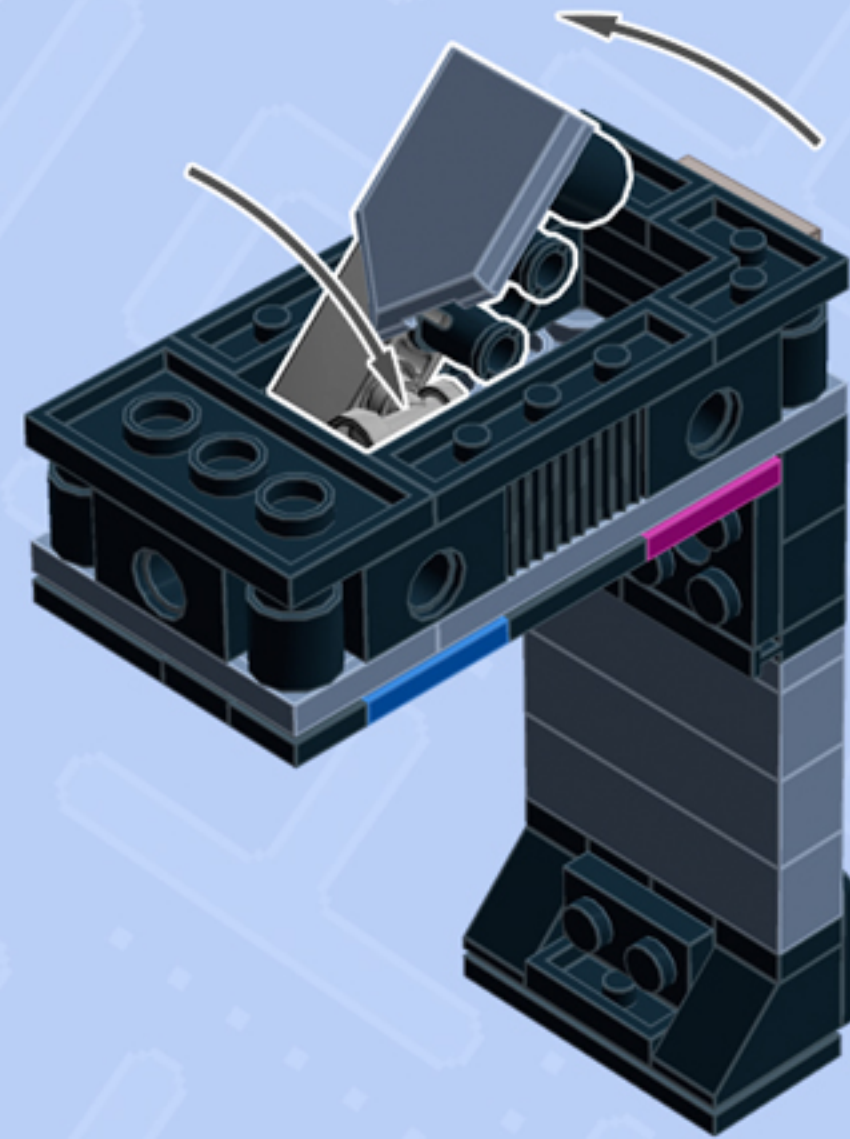

Connect to other arcade units!

*Additional units sold separately unless purchased as part of a bundle. Shown for illustrative purposes only.