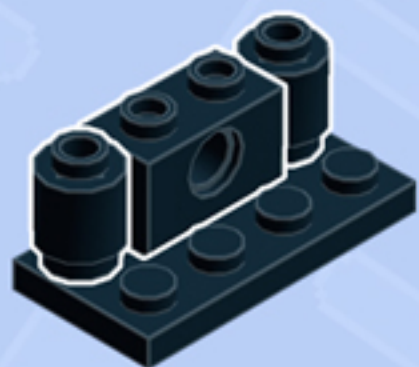

MODULAR Arcade

WALL UNIT 4X8

A LEGO® project by Chris McVeigh
chrismcveigh.com

Element ID	Color	Description	Quantity
4616245	Black	Angle Plate 1X2 / 2X4	1
6000650	Black	Angular Plate 1.5 Bot. 1X2 2/2	2
300526	Black	Brick 1X1	2
4558954	Black	Brick 1X1 W. 1 Knob	2
4162443	Black	Brick 1X4 W. 4 Knobs	1
4121715	Black	Connector Peg W. Friction	3
242026	Black	Corner Plate 1X2X2	3
307026	Black	Flat Tile 1X1	3
306926	Black	Flat Tile 1X2	4
4558170	Black	Flat Tile 1X3	1
416226	Black	Flat Tile 1X8	2
4560182	Black	Flat Tile 2X4	1
302426	Black	Plate 1X1	2
302326	Black	Plate 1X2	7

Element ID	Color	Description	Quantity
6092585	Black	Plate 1X2 W. 1 Knob	3
4107761	Black	Plate 1X2 With Slide	2
371026	Black	Plate 1X4	2
302026	Black	Plate 2X4	1
370926	Black	Plate 2X4, 3Xø4.9	1
287726	Black	Profile Brick 1X2	2
366526	Black	Roof Tile 1X2 Inv.	2
306226	Black	Round Brick 1X1	4
6073231	Black	Single Bush 2M Ø4,9	1
370026	Black	Technic Brick 1X2, Ø4.9	5
4206330	Bright Blue	Flat Tile 1X1	1
306923	Bright Blue	Flat Tile 1X2	2
6099364	Bright Reddish Violet	Flat Tile 1X1	1
4611415	Bright Reddish Violet	Flat Tile 1X2	2

Element ID	Color	Description	Quantity
4613192	Medium Lilac	Flat Tile 1X2	2
4211483	Medium Stone Grey	Connector Peg W. Knob	2
4211399	Medium Stone Grey	Plate 1X1	3
6089147	Medium Stone Grey	Plate 1X2 W. Horizontal Hole Ø4,85 Rev.	1
4211503	Medium Stone Grey	TAP Ø4.9/6.4	1
4211651	Medium Stone Grey	Technic 5M Beam	1
4620993	Sand Blue	Brick 1X4	3
6139341	Sand Blue	Flat Tile 2X3 W/ Angle	1
4169412	Sand Blue	Plate 1X4	1
6052827	Sand Blue	Plate 2X4	1
6062086	Sand Blue	Plate 4X6	1
4619636	Silver Metallic	Radiator Grille 1X2	2