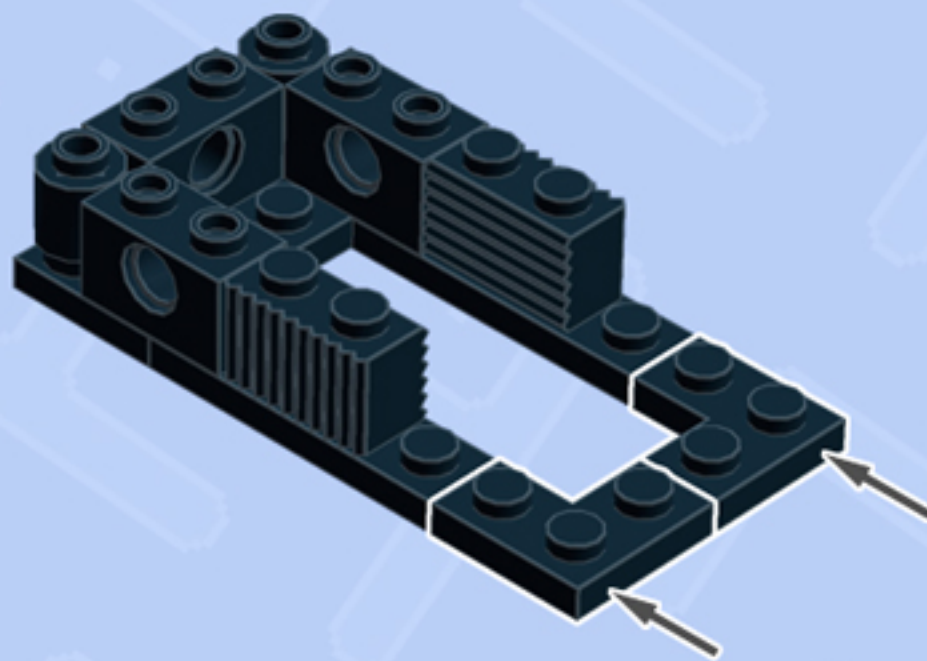

MODULAR Arcade

WALL UNIT 4X8

A LEGO® project by Chris McVeigh
chrismcveigh.com

Element ID	Color	Description	Quantity
4616245	Black	Angle Plate 1X2 / 2X4	1
6000650	Black	Angular Plate 1.5 Bot. 1X2 2/2	2
300526	Black	Brick 1X1	2
4558954	Black	Brick 1X1 W. 1 Knob	2
4162443	Black	Brick 1X4 W. 4 Knobs	1
4121715	Black	Connector Peg W. Friction	3
242026	Black	Corner Plate 1X2X2	3
307026	Black	Flat Tile 1X1	3
306926	Black	Flat Tile 1X2	4
4558170	Black	Flat Tile 1X3	1
416226	Black	Flat Tile 1X8	2
4560182	Black	Flat Tile 2X4	1
302426	Black	Plate 1X1	2
302326	Black	Plate 1X2	7

Element ID	Color	Description	Quantity
6092585	Black	Plate 1X2 W. 1 Knob	3
4107761	Black	Plate 1X2 With Slide	2
371026	Black	Plate 1X4	2
302026	Black	Plate 2X4	1
370926	Black	Plate 2X4, 3Xø4.9	1
287726	Black	Profile Brick 1X2	2
366526	Black	Roof Tile 1X2 Inv.	2
306226	Black	Round Brick 1X1	4
6073231	Black	Single Bush 2M Ø4,9	1
370026	Black	Technic Brick 1X2, Ø4.9	5
4206330	Bright Blue	Flat Tile 1X1	1
306923	Bright Blue	Flat Tile 1X2	2
6099364	Bright Reddish Violet	Flat Tile 1X1	1
4611415	Bright Reddish Violet	Flat Tile 1X2	2

Element ID	Color	Description	Quantity
4613192	Medium Lilac	Flat Tile 1X2	2
4211483	Medium Stone Grey	Connector Peg W. Knob	2
4211399	Medium Stone Grey	Plate 1X1	3
6089147	Medium Stone Grey	Plate 1X2 W. Horizontal Hole Ø4,85 Rev.	1
4211503	Medium Stone Grey	TAP Ø4.9/6.4	1
4211651	Medium Stone Grey	Technic 5M Beam	1
4620993	Sand Blue	Brick 1X4	3
6139341	Sand Blue	Flat Tile 2X3 W/ Angle	1
4169412	Sand Blue	Plate 1X4	1
6052827	Sand Blue	Plate 2X4	1
6062086	Sand Blue	Plate 4X6	1
4619636	Silver Metallic	Radiator Grille 1X2	2