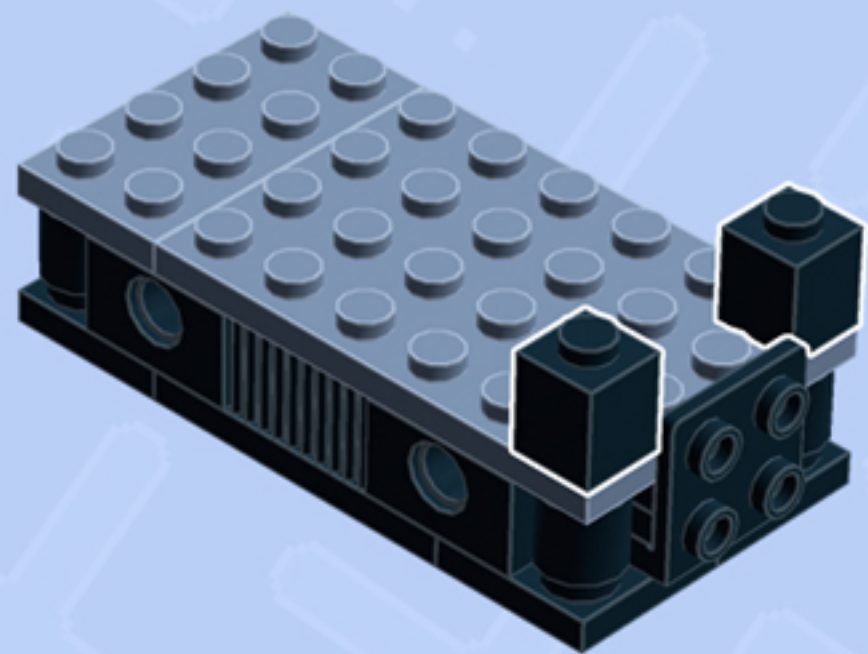

MODULAR Arcade

WALL UNIT 4X8

A LEGO® project by Chris McVeigh
chrismcveigh.com

Element ID	Color	Description	Quantity
4616245	Black	Angle Plate 1X2 / 2X4	1
6000650	Black	Angular Plate 1.5 Bot. 1X2 2/2	2
300526	Black	Brick 1X1	2
4558954	Black	Brick 1X1 W. 1 Knob	2
4162443	Black	Brick 1X4 W. 4 Knobs	1
4121715	Black	Connector Peg W. Friction	3
242026	Black	Corner Plate 1X2X2	3
307026	Black	Flat Tile 1X1	3
306926	Black	Flat Tile 1X2	4
4558170	Black	Flat Tile 1X3	1
416226	Black	Flat Tile 1X8	2
4560182	Black	Flat Tile 2X4	1
302426	Black	Plate 1X1	2
302326	Black	Plate 1X2	7

Element ID	Color	Description	Quantity
6092585	Black	Plate 1X2 W. 1 Knob	3
4107761	Black	Plate 1X2 With Slide	2
371026	Black	Plate 1X4	2
302026	Black	Plate 2X4	1
370926	Black	Plate 2X4, 3Xø4.9	1
287726	Black	Profile Brick 1X2	2
366526	Black	Roof Tile 1X2 Inv.	2
306226	Black	Round Brick 1X1	4
6073231	Black	Single Bush 2M Ø4,9	1
370026	Black	Technic Brick 1X2, Ø4.9	5
4206330	Bright Blue	Flat Tile 1X1	1
306923	Bright Blue	Flat Tile 1X2	2
6099364	Bright Reddish Violet	Flat Tile 1X1	1
4611415	Bright Reddish Violet	Flat Tile 1X2	2

Element ID	Color	Description	Quantity
4613192	Medium Lilac	Flat Tile 1X2	2
4211483	Medium Stone Grey	Connector Peg W. Knob	2
4211399	Medium Stone Grey	Plate 1X1	3
6089147	Medium Stone Grey	Plate 1X2 W. Horizontal Hole Ø4,85 Rev.	1
4211503	Medium Stone Grey	TAP Ø4.9/6.4	1
4211651	Medium Stone Grey	Technic 5M Beam	1
4620993	Sand Blue	Brick 1X4	3
6139341	Sand Blue	Flat Tile 2X3 W/ Angle	1
4169412	Sand Blue	Plate 1X4	1
6052827	Sand Blue	Plate 2X4	1
6062086	Sand Blue	Plate 4X6	1
4619636	Silver Metallic	Radiator Grille 1X2	2