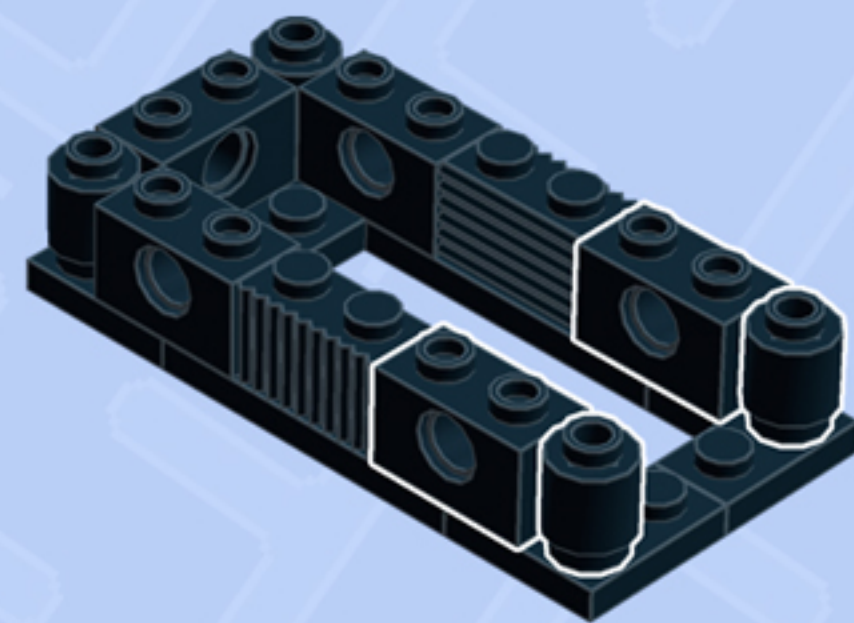

MODULAR Arcade

WALL UNIT 4X8

A LEGO® project by Chris McVeigh
chrismcveigh.com

Element ID	Color	Description	Quantity
4616245	Black	Angle Plate 1X2 / 2X4	1
6000650	Black	Angular Plate 1.5 Bot. 1X2 2/2	2
300526	Black	Brick 1X1	2
4558954	Black	Brick 1X1 W. 1 Knob	2
4162443	Black	Brick 1X4 W. 4 Knobs	1
4121715	Black	Connector Peg W. Friction	3
242026	Black	Corner Plate 1X2X2	3
307026	Black	Flat Tile 1X1	3
306926	Black	Flat Tile 1X2	4
4558170	Black	Flat Tile 1X3	1
416226	Black	Flat Tile 1X8	2
4560182	Black	Flat Tile 2X4	1
302426	Black	Plate 1X1	2
302326	Black	Plate 1X2	7

Element ID	Color	Description	Quantity
6092585	Black	Plate 1X2 W. 1 Knob	3
4107761	Black	Plate 1X2 With Slide	2
371026	Black	Plate 1X4	2
302026	Black	Plate 2X4	1
370926	Black	Plate 2X4, 3Xø4.9	1
287726	Black	Profile Brick 1X2	2
366526	Black	Roof Tile 1X2 Inv.	2
306226	Black	Round Brick 1X1	4
6073231	Black	Single Bush 2M Ø4,9	1
370026	Black	Technic Brick 1X2, Ø4.9	5
4206330	Bright Blue	Flat Tile 1X1	1
306923	Bright Blue	Flat Tile 1X2	2
6099364	Bright Reddish Violet	Flat Tile 1X1	1
4611415	Bright Reddish Violet	Flat Tile 1X2	2

Element ID	Color	Description	Quantity
4613192	Medium Lilac	Flat Tile 1X2	2
4211483	Medium Stone Grey	Connector Peg W. Knob	2
4211399	Medium Stone Grey	Plate 1X1	3
6089147	Medium Stone Grey	Plate 1X2 W. Horizontal Hole Ø4,85 Rev.	1
4211503	Medium Stone Grey	TAP Ø4.9/6.4	1
4211651	Medium Stone Grey	Technic 5M Beam	1
4620993	Sand Blue	Brick 1X4	3
6139341	Sand Blue	Flat Tile 2X3 W/ Angle	1
4169412	Sand Blue	Plate 1X4	1
6052827	Sand Blue	Plate 2X4	1
6062086	Sand Blue	Plate 4X6	1
4619636	Silver Metallic	Radiator Grille 1X2	2