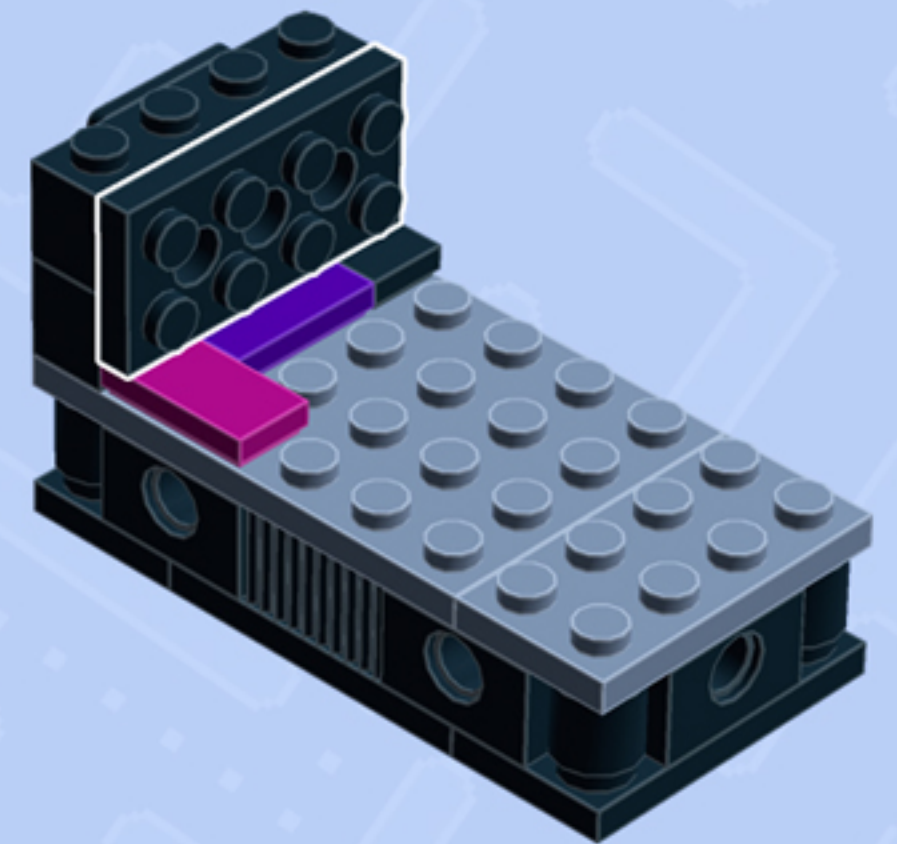

Element ID	Color	Description	Quantity
6092585	Black	Plate 1X2 W. 1 Knob	3
4107761	Black	Plate 1X2 With Slide	2
371026	Black	Plate 1X4	2
302026	Black	Plate 2X4	1
370926	Black	Plate 2X4, 3Xø4.9	1
287726	Black	Profile Brick 1X2	2
366526	Black	Roof Tile 1X2 Inv.	2
306226	Black	Round Brick 1X1	4
6073231	Black	Single Bush 2M Ø4,9	1
370026	Black	Technic Brick 1X2, Ø4.9	5
4206330	Bright Blue	Flat Tile 1X1	1
306923	Bright Blue	Flat Tile 1X2	2
6099364	Bright Reddish Violet	Flat Tile 1X1	1
4611415	Bright Reddish Violet	Flat Tile 1X2	2

Element ID	Color	Description	Quantity
4613192	Medium Lilac	Flat Tile 1X2	2
4211483	Medium Stone Grey	Connector Peg W. Knob	2
4211399	Medium Stone Grey	Plate 1X1	3
6089147	Medium Stone Grey	Plate 1X2 W. Horizontal Hole Ø4,85 Rev.	1
4211503	Medium Stone Grey	TAP Ø4.9/6.4	1
4211651	Medium Stone Grey	Technic 5M Beam	1
4620993	Sand Blue	Brick 1X4	3
6139341	Sand Blue	Flat Tile 2X3 W/ Angle	1
4169412	Sand Blue	Plate 1X4	1
6052827	Sand Blue	Plate 2X4	1
6062086	Sand Blue	Plate 4X6	1
4619636	Silver Metallic	Radiator Grille 1X2	2