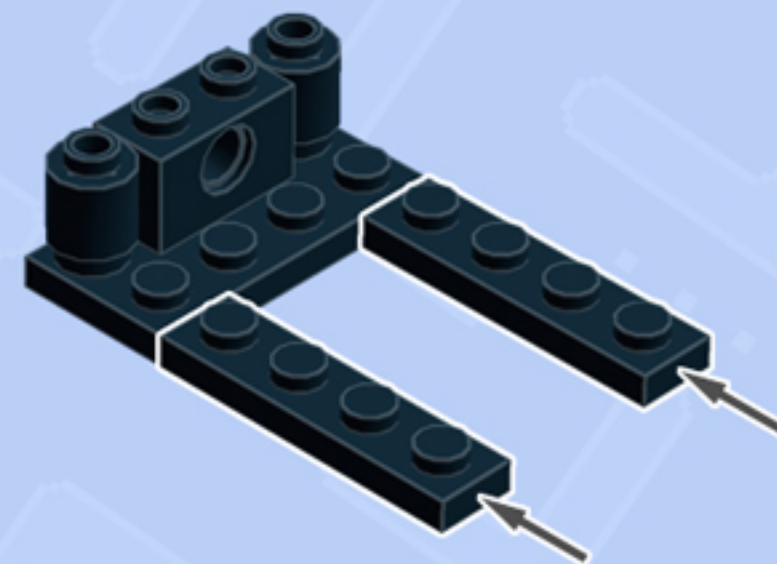

MODULAR Arcade

WALL UNIT 4X8

A LEGO® project by Chris McVeigh
chrismcveigh.com

Element ID	Color	Description	Quantity
4616245	Black	Angle Plate 1X2 / 2X4	1
6000650	Black	Angular Plate 1.5 Bot. 1X2 2/2	2
300526	Black	Brick 1X1	2
4558954	Black	Brick 1X1 W. 1 Knob	2
4162443	Black	Brick 1X4 W. 4 Knobs	1
4121715	Black	Connector Peg W. Friction	3
242026	Black	Corner Plate 1X2X2	3
307026	Black	Flat Tile 1X1	3
306926	Black	Flat Tile 1X2	4
4558170	Black	Flat Tile 1X3	1
416226	Black	Flat Tile 1X8	2
4560182	Black	Flat Tile 2X4	1
302426	Black	Plate 1X1	2
302326	Black	Plate 1X2	7

Element ID	Color	Description	Quantity
6092585	Black	Plate 1X2 W. 1 Knob	3
4107761	Black	Plate 1X2 With Slide	2
371026	Black	Plate 1X4	2
302026	Black	Plate 2X4	1
370926	Black	Plate 2X4, 3Xø4.9	1
287726	Black	Profile Brick 1X2	2
366526	Black	Roof Tile 1X2 Inv.	2
306226	Black	Round Brick 1X1	4
6073231	Black	Single Bush 2M Ø4,9	1
370026	Black	Technic Brick 1X2, Ø4.9	5
4206330	Bright Blue	Flat Tile 1X1	1
306923	Bright Blue	Flat Tile 1X2	2
6099364	Bright Reddish Violet	Flat Tile 1X1	1
4611415	Bright Reddish Violet	Flat Tile 1X2	2

Element ID	Color	Description	Quantity
4613192	Medium Lilac	Flat Tile 1X2	2
4211483	Medium Stone Grey	Connector Peg W. Knob	2
4211399	Medium Stone Grey	Plate 1X1	3
6089147	Medium Stone Grey	Plate 1X2 W. Horizontal Hole Ø4,85 Rev.	1
4211503	Medium Stone Grey	TAP Ø4.9/6.4	1
4211651	Medium Stone Grey	Technic 5M Beam	1
4620993	Sand Blue	Brick 1X4	3
6139341	Sand Blue	Flat Tile 2X3 W/ Angle	1
4169412	Sand Blue	Plate 1X4	1
6052827	Sand Blue	Plate 2X4	1
6062086	Sand Blue	Plate 4X6	1
4619636	Silver Metallic	Radiator Grille 1X2	2