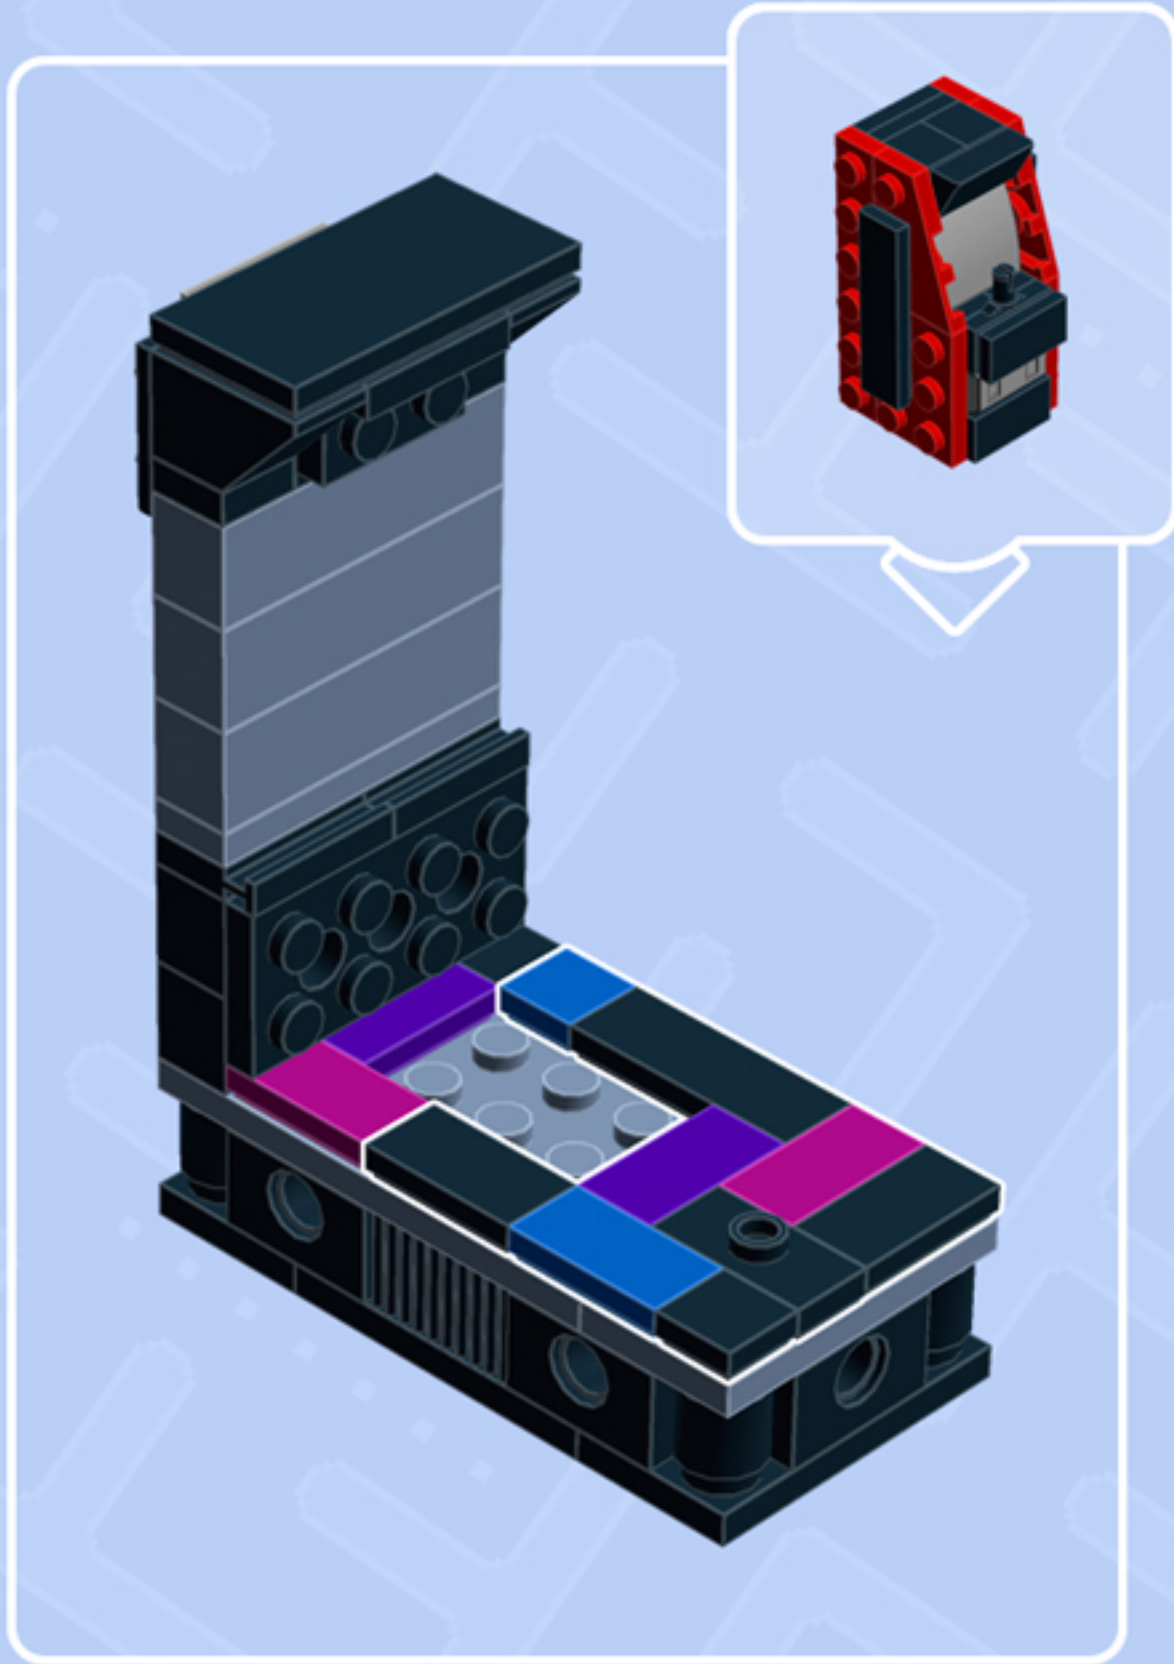

MODULAR Arcade

WALL UNIT 4X8

A LEGO® project by Chris McVeigh
chrismcveigh.com

Element ID	Color	Description	Quantity
4616245	Black	Angle Plate 1X2 / 2X4	1
6000650	Black	Angular Plate 1.5 Bot. 1X2 2/2	2
300526	Black	Brick 1X1	2
4558954	Black	Brick 1X1 W. 1 Knob	2
4162443	Black	Brick 1X4 W. 4 Knobs	1
4121715	Black	Connector Peg W. Friction	3
242026	Black	Corner Plate 1X2X2	3
307026	Black	Flat Tile 1X1	3
306926	Black	Flat Tile 1X2	4
4558170	Black	Flat Tile 1X3	1
416226	Black	Flat Tile 1X8	2
4560182	Black	Flat Tile 2X4	1
302426	Black	Plate 1X1	2
302326	Black	Plate 1X2	7

Element ID	Color	Description	Quantity
6092585	Black	Plate 1X2 W. 1 Knob	3
4107761	Black	Plate 1X2 With Slide	2
371026	Black	Plate 1X4	2
302026	Black	Plate 2X4	1
370926	Black	Plate 2X4, 3Xø4.9	1
287726	Black	Profile Brick 1X2	2
366526	Black	Roof Tile 1X2 Inv.	2
306226	Black	Round Brick 1X1	4
6073231	Black	Single Bush 2M Ø4,9	1
370026	Black	Technic Brick 1X2, Ø4.9	5
4206330	Bright Blue	Flat Tile 1X1	1
306923	Bright Blue	Flat Tile 1X2	2
6099364	Bright Reddish Violet	Flat Tile 1X1	1
4611415	Bright Reddish Violet	Flat Tile 1X2	2

Element ID	Color	Description	Quantity
4613192	Medium Lilac	Flat Tile 1X2	2
4211483	Medium Stone Grey	Connector Peg W. Knob	2
4211399	Medium Stone Grey	Plate 1X1	3
6089147	Medium Stone Grey	Plate 1X2 W. Horizontal Hole Ø4,85 Rev.	1
4211503	Medium Stone Grey	TAP Ø4.9/6.4	1
4211651	Medium Stone Grey	Technic 5M Beam	1
4620993	Sand Blue	Brick 1X4	3
6139341	Sand Blue	Flat Tile 2X3 W/ Angle	1
4169412	Sand Blue	Plate 1X4	1
6052827	Sand Blue	Plate 2X4	1
6062086	Sand Blue	Plate 4X6	1
4619636	Silver Metallic	Radiator Grille 1X2	2