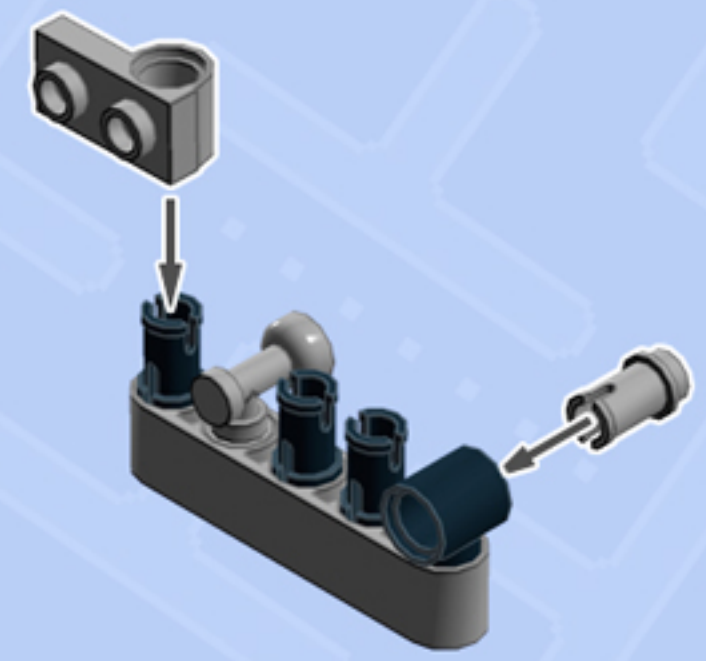

Element ID	Color	Description	Quantity
6092585	Black	Plate 1X2 W. 1 Knob	3
4107761	Black	Plate 1X2 With Slide	2
371026	Black	Plate 1X4	2
302026	Black	Plate 2X4	1
370926	Black	Plate 2X4, 3Xø4.9	1
287726	Black	Profile Brick 1X2	2
366526	Black	Roof Tile 1X2 Inv.	2
306226	Black	Round Brick 1X1	4
6073231	Black	Single Bush 2M Ø4,9	1
370026	Black	Technic Brick 1X2, Ø4.9	5
4206330	Bright Blue	Flat Tile 1X1	1
306923	Bright Blue	Flat Tile 1X2	2
6099364	Bright Reddish Violet	Flat Tile 1X1	1
4611415	Bright Reddish Violet	Flat Tile 1X2	2

Element ID	Color	Description	Quantity
4613192	Medium Lilac	Flat Tile 1X2	2
4211483	Medium Stone Grey	Connector Peg W. Knob	2
4211399	Medium Stone Grey	Plate 1X1	3
6089147	Medium Stone Grey	Plate 1X2 W. Horizontal Hole Ø4,85 Rev.	1
4211503	Medium Stone Grey	TAP Ø4.9/6.4	1
4211651	Medium Stone Grey	Technic 5M Beam	1
4620993	Sand Blue	Brick 1X4	3
6139341	Sand Blue	Flat Tile 2X3 W/ Angle	1
4169412	Sand Blue	Plate 1X4	1
6052827	Sand Blue	Plate 2X4	1
6062086	Sand Blue	Plate 4X6	1
4619636	Silver Metallic	Radiator Grille 1X2	2