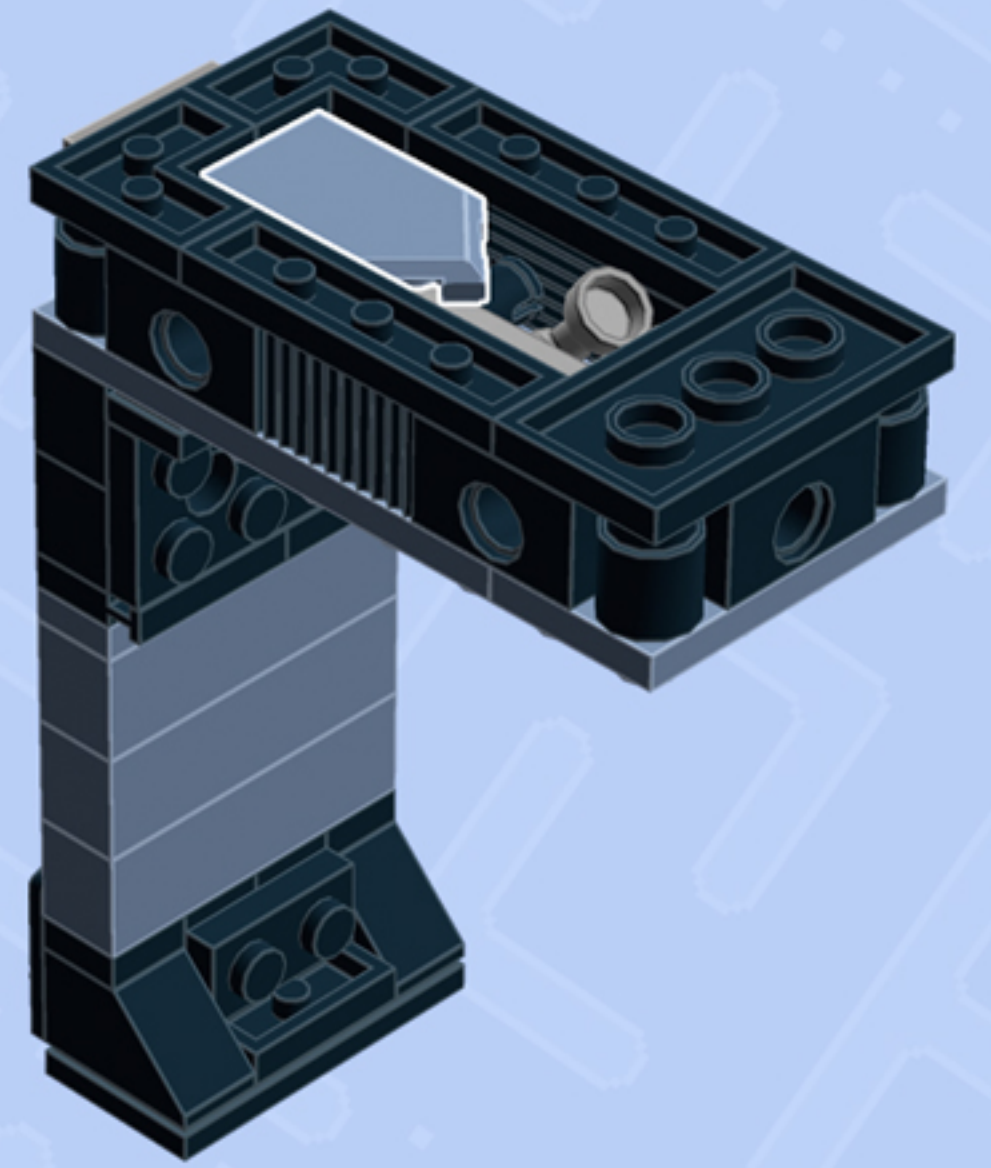

Element ID	Color	Description	Quantity
6092585	Black	Plate 1X2 W. 1 Knob	3
4107761	Black	Plate 1X2 With Slide	2
371026	Black	Plate 1X4	2
302026	Black	Plate 2X4	1
370926	Black	Plate 2X4, 3Xø4.9	1
287726	Black	Profile Brick 1X2	2
366526	Black	Roof Tile 1X2 Inv.	2
306226	Black	Round Brick 1X1	4
6073231	Black	Single Bush 2M Ø4,9	1
370026	Black	Technic Brick 1X2, Ø4.9	5
4206330	Bright Blue	Flat Tile 1X1	1
306923	Bright Blue	Flat Tile 1X2	2
6099364	Bright Reddish Violet	Flat Tile 1X1	1
4611415	Bright Reddish Violet	Flat Tile 1X2	2

Element ID	Color	Description	Quantity
4613192	Medium Lilac	Flat Tile 1X2	2
4211483	Medium Stone Grey	Connector Peg W. Knob	2
4211399	Medium Stone Grey	Plate 1X1	3
6089147	Medium Stone Grey	Plate 1X2 W. Horizontal Hole Ø4,85 Rev.	1
4211503	Medium Stone Grey	TAP Ø4.9/6.4	1
4211651	Medium Stone Grey	Technic 5M Beam	1
4620993	Sand Blue	Brick 1X4	3
6139341	Sand Blue	Flat Tile 2X3 W/ Angle	1
4169412	Sand Blue	Plate 1X4	1
6052827	Sand Blue	Plate 2X4	1
6062086	Sand Blue	Plate 4X6	1
4619636	Silver Metallic	Radiator Grille 1X2	2