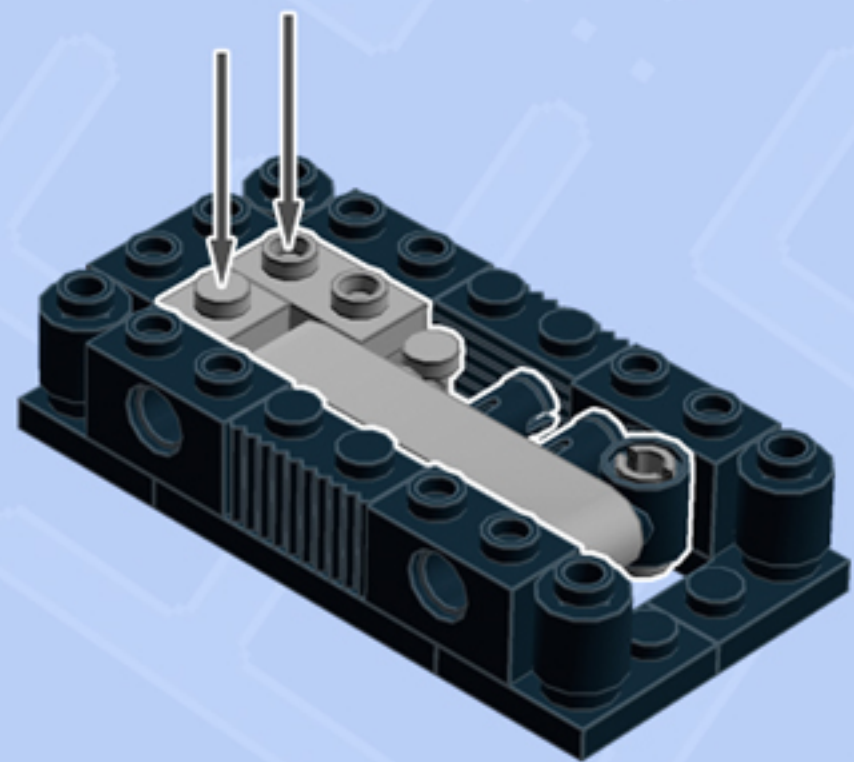

MODULAR Arcade

WALL UNIT 4X8

A LEGO® project by Chris McVeigh
chrismcveigh.com

Element ID	Color	Description	Quantity
4616245	Black	Angle Plate 1X2 / 2X4	1
6000650	Black	Angular Plate 1.5 Bot. 1X2 2/2	2
300526	Black	Brick 1X1	2
4558954	Black	Brick 1X1 W. 1 Knob	2
4162443	Black	Brick 1X4 W. 4 Knobs	1
4121715	Black	Connector Peg W. Friction	3
242026	Black	Corner Plate 1X2X2	3
307026	Black	Flat Tile 1X1	3
306926	Black	Flat Tile 1X2	4
4558170	Black	Flat Tile 1X3	1
416226	Black	Flat Tile 1X8	2
4560182	Black	Flat Tile 2X4	1
302426	Black	Plate 1X1	2
302326	Black	Plate 1X2	7

Element ID	Color	Description	Quantity
6092585	Black	Plate 1X2 W. 1 Knob	3
4107761	Black	Plate 1X2 With Slide	2
371026	Black	Plate 1X4	2
302026	Black	Plate 2X4	1
370926	Black	Plate 2X4, 3Xø4.9	1
287726	Black	Profile Brick 1X2	2
366526	Black	Roof Tile 1X2 Inv.	2
306226	Black	Round Brick 1X1	4
6073231	Black	Single Bush 2M Ø4,9	1
370026	Black	Technic Brick 1X2, Ø4.9	5
4206330	Bright Blue	Flat Tile 1X1	1
306923	Bright Blue	Flat Tile 1X2	2
6099364	Bright Reddish Violet	Flat Tile 1X1	1
4611415	Bright Reddish Violet	Flat Tile 1X2	2

Element ID	Color	Description	Quantity
4613192	Medium Lilac	Flat Tile 1X2	2
4211483	Medium Stone Grey	Connector Peg W. Knob	2
4211399	Medium Stone Grey	Plate 1X1	3
6089147	Medium Stone Grey	Plate 1X2 W. Horizontal Hole Ø4,85 Rev.	1
4211503	Medium Stone Grey	TAP Ø4.9/6.4	1
4211651	Medium Stone Grey	Technic 5M Beam	1
4620993	Sand Blue	Brick 1X4	3
6139341	Sand Blue	Flat Tile 2X3 W/ Angle	1
4169412	Sand Blue	Plate 1X4	1
6052827	Sand Blue	Plate 2X4	1
6062086	Sand Blue	Plate 4X6	1
4619636	Silver Metallic	Radiator Grille 1X2	2