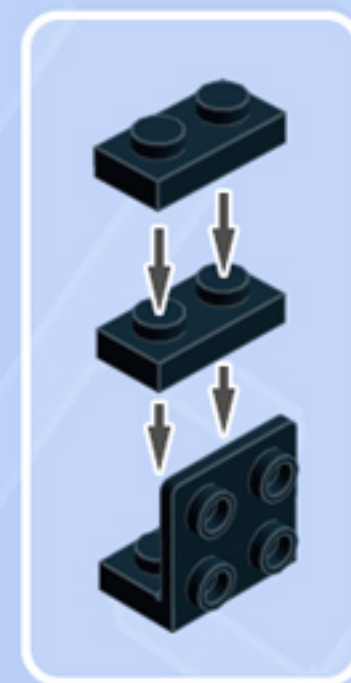

MODULAR Arcade

WALL UNIT 4X8

A LEGO® project by Chris McVeigh
chrismcveigh.com

Element ID	Color	Description	Quantity
4616245	Black	Angle Plate 1X2 / 2X4	1
6000650	Black	Angular Plate 1.5 Bot. 1X2 2/2	2
300526	Black	Brick 1X1	2
4558954	Black	Brick 1X1 W. 1 Knob	2
4162443	Black	Brick 1X4 W. 4 Knobs	1
4121715	Black	Connector Peg W. Friction	3
242026	Black	Corner Plate 1X2X2	3
307026	Black	Flat Tile 1X1	3
306926	Black	Flat Tile 1X2	4
4558170	Black	Flat Tile 1X3	1
416226	Black	Flat Tile 1X8	2
4560182	Black	Flat Tile 2X4	1
302426	Black	Plate 1X1	2
302326	Black	Plate 1X2	7

Element ID	Color	Description	Quantity
6092585	Black	Plate 1X2 W. 1 Knob	3
4107761	Black	Plate 1X2 With Slide	2
371026	Black	Plate 1X4	2
302026	Black	Plate 2X4	1
370926	Black	Plate 2X4, 3Xø4.9	1
287726	Black	Profile Brick 1X2	2
366526	Black	Roof Tile 1X2 Inv.	2
306226	Black	Round Brick 1X1	4
6073231	Black	Single Bush 2M Ø4,9	1
370026	Black	Technic Brick 1X2, Ø4.9	5
4206330	Bright Blue	Flat Tile 1X1	1
306923	Bright Blue	Flat Tile 1X2	2
6099364	Bright Reddish Violet	Flat Tile 1X1	1
4611415	Bright Reddish Violet	Flat Tile 1X2	2

Element ID	Color	Description	Quantity
4613192	Medium Lilac	Flat Tile 1X2	2
4211483	Medium Stone Grey	Connector Peg W. Knob	2
4211399	Medium Stone Grey	Plate 1X1	3
6089147	Medium Stone Grey	Plate 1X2 W. Horizontal Hole Ø4,85 Rev.	1
4211503	Medium Stone Grey	TAP Ø4.9/6.4	1
4211651	Medium Stone Grey	Technic 5M Beam	1
4620993	Sand Blue	Brick 1X4	3
6139341	Sand Blue	Flat Tile 2X3 W/ Angle	1
4169412	Sand Blue	Plate 1X4	1
6052827	Sand Blue	Plate 2X4	1
6062086	Sand Blue	Plate 4X6	1
4619636	Silver Metallic	Radiator Grille 1X2	2