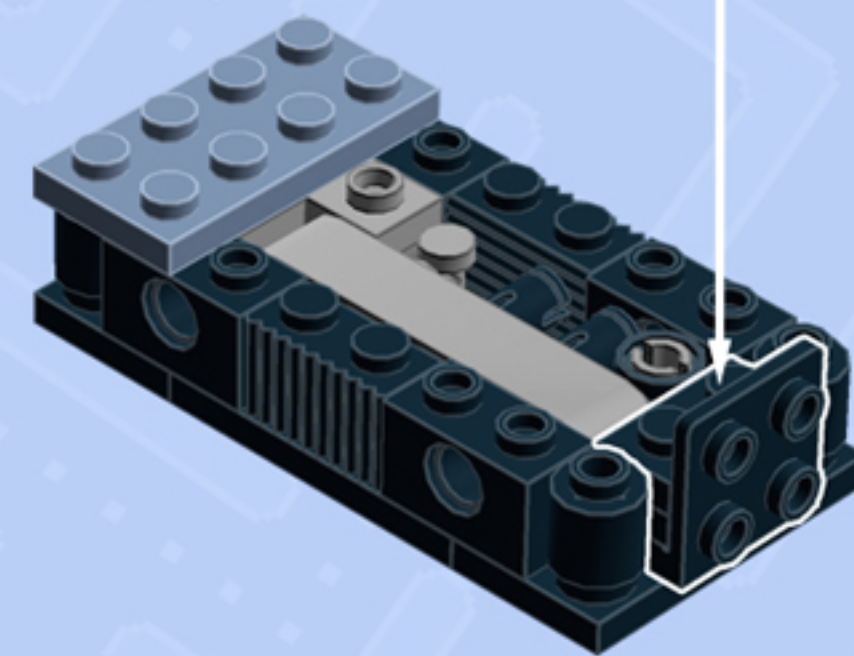

MODULAR Arcade

WALL UNIT 4X8

A LEGO® project by Chris McVeigh
chrismcveigh.com

Element ID	Color	Description	Quantity
4616245	Black	Angle Plate 1X2 / 2X4	1
6000650	Black	Angular Plate 1.5 Bot. 1X2 2/2	2
300526	Black	Brick 1X1	2
4558954	Black	Brick 1X1 W. 1 Knob	2
4162443	Black	Brick 1X4 W. 4 Knobs	1
4121715	Black	Connector Peg W. Friction	3
242026	Black	Corner Plate 1X2X2	3
307026	Black	Flat Tile 1X1	3
306926	Black	Flat Tile 1X2	4
4558170	Black	Flat Tile 1X3	1
416226	Black	Flat Tile 1X8	2
4560182	Black	Flat Tile 2X4	1
302426	Black	Plate 1X1	2
302326	Black	Plate 1X2	7

Element ID	Color	Description	Quantity
6092585	Black	Plate 1X2 W. 1 Knob	3
4107761	Black	Plate 1X2 With Slide	2
371026	Black	Plate 1X4	2
302026	Black	Plate 2X4	1
370926	Black	Plate 2X4, 3Xø4.9	1
287726	Black	Profile Brick 1X2	2
366526	Black	Roof Tile 1X2 Inv.	2
306226	Black	Round Brick 1X1	4
6073231	Black	Single Bush 2M Ø4,9	1
370026	Black	Technic Brick 1X2, Ø4.9	5
4206330	Bright Blue	Flat Tile 1X1	1
306923	Bright Blue	Flat Tile 1X2	2
6099364	Bright Reddish Violet	Flat Tile 1X1	1
4611415	Bright Reddish Violet	Flat Tile 1X2	2

Element ID	Color	Description	Quantity
4613192	Medium Lilac	Flat Tile 1X2	2
4211483	Medium Stone Grey	Connector Peg W. Knob	2
4211399	Medium Stone Grey	Plate 1X1	3
6089147	Medium Stone Grey	Plate 1X2 W. Horizontal Hole Ø4,85 Rev.	1
4211503	Medium Stone Grey	TAP Ø4.9/6.4	1
4211651	Medium Stone Grey	Technic 5M Beam	1
4620993	Sand Blue	Brick 1X4	3
6139341	Sand Blue	Flat Tile 2X3 W/ Angle	1
4169412	Sand Blue	Plate 1X4	1
6052827	Sand Blue	Plate 2X4	1
6062086	Sand Blue	Plate 4X6	1
4619636	Silver Metallic	Radiator Grille 1X2	2