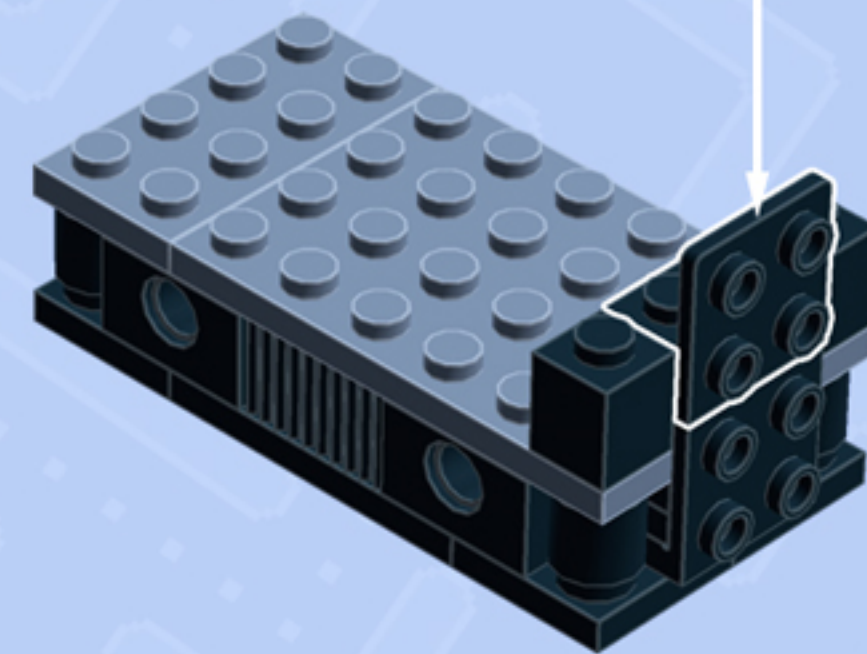

MODULAR Arcade

WALL UNIT 4X8

A LEGO® project by Chris McVeigh
chrismcveigh.com

Element ID	Color	Description	Quantity
4616245	Black	Angle Plate 1X2 / 2X4	1
6000650	Black	Angular Plate 1.5 Bot. 1X2 2/2	2
300526	Black	Brick 1X1	2
4558954	Black	Brick 1X1 W. 1 Knob	2
4162443	Black	Brick 1X4 W. 4 Knobs	1
4121715	Black	Connector Peg W. Friction	3
242026	Black	Corner Plate 1X2X2	3
307026	Black	Flat Tile 1X1	3
306926	Black	Flat Tile 1X2	4
4558170	Black	Flat Tile 1X3	1
416226	Black	Flat Tile 1X8	2
4560182	Black	Flat Tile 2X4	1
302426	Black	Plate 1X1	2
302326	Black	Plate 1X2	7

Element ID	Color	Description	Quantity
6092585	Black	Plate 1X2 W. 1 Knob	3
4107761	Black	Plate 1X2 With Slide	2
371026	Black	Plate 1X4	2
302026	Black	Plate 2X4	1
370926	Black	Plate 2X4, 3Xø4.9	1
287726	Black	Profile Brick 1X2	2
366526	Black	Roof Tile 1X2 Inv.	2
306226	Black	Round Brick 1X1	4
6073231	Black	Single Bush 2M Ø4,9	1
370026	Black	Technic Brick 1X2, Ø4.9	5
4206330	Bright Blue	Flat Tile 1X1	1
306923	Bright Blue	Flat Tile 1X2	2
6099364	Bright Reddish Violet	Flat Tile 1X1	1
4611415	Bright Reddish Violet	Flat Tile 1X2	2

Element ID	Color	Description	Quantity
4613192	Medium Lilac	Flat Tile 1X2	2
4211483	Medium Stone Grey	Connector Peg W. Knob	2
4211399	Medium Stone Grey	Plate 1X1	3
6089147	Medium Stone Grey	Plate 1X2 W. Horizontal Hole Ø4,85 Rev.	1
4211503	Medium Stone Grey	TAP Ø4.9/6.4	1
4211651	Medium Stone Grey	Technic 5M Beam	1
4620993	Sand Blue	Brick 1X4	3
6139341	Sand Blue	Flat Tile 2X3 W/ Angle	1
4169412	Sand Blue	Plate 1X4	1
6052827	Sand Blue	Plate 2X4	1
6062086	Sand Blue	Plate 4X6	1
4619636	Silver Metallic	Radiator Grille 1X2	2