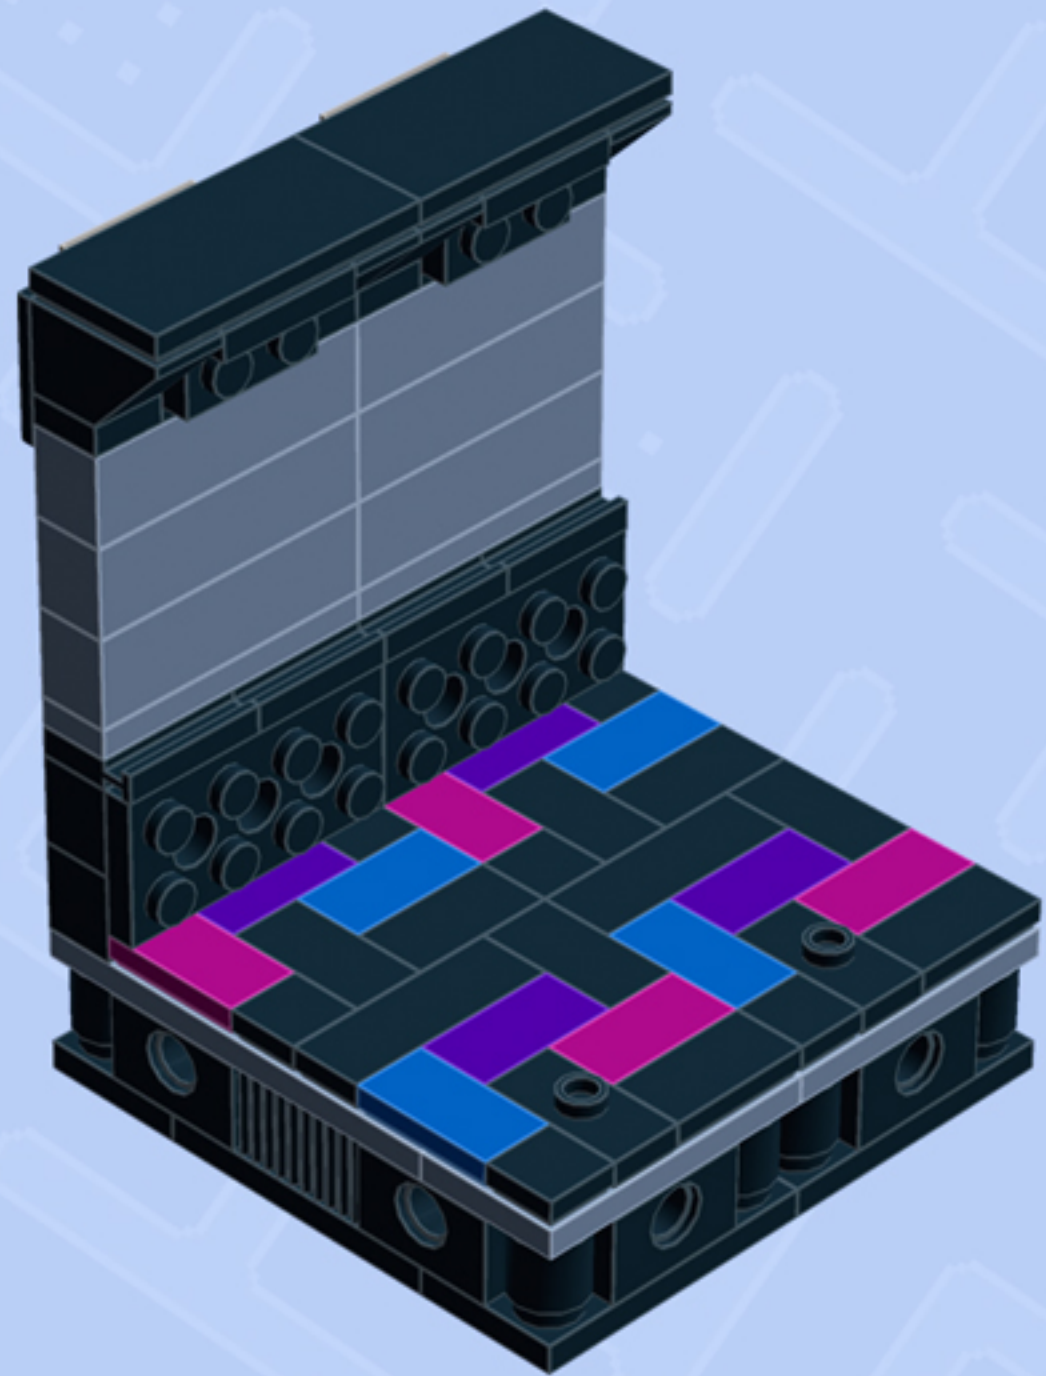

Connect to other arcade units!

*Additional units sold separately unless purchased as part of a bundle. Shown for illustrative purposes only.