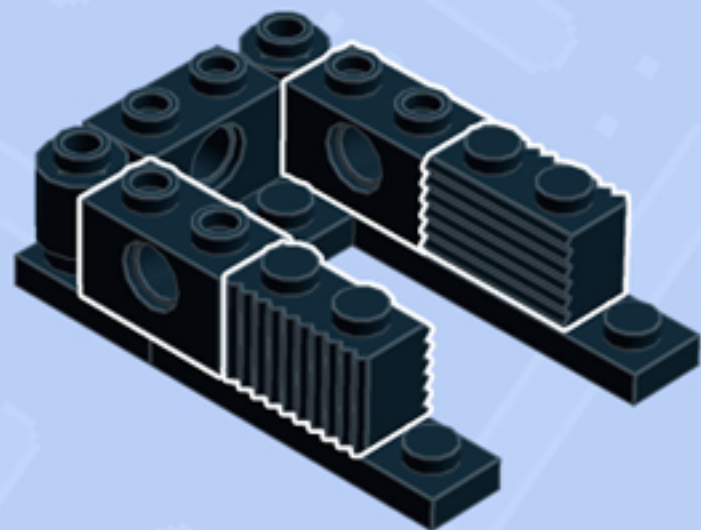

MODULAR Arcade

WALL UNIT 4X8

A LEGO® project by Chris McVeigh
chrismcveigh.com

Element ID	Color	Description	Quantity
4616245	Black	Angle Plate 1X2 / 2X4	1
6000650	Black	Angular Plate 1.5 Bot. 1X2 2/2	2
300526	Black	Brick 1X1	2
4558954	Black	Brick 1X1 W. 1 Knob	2
4162443	Black	Brick 1X4 W. 4 Knobs	1
4121715	Black	Connector Peg W. Friction	3
242026	Black	Corner Plate 1X2X2	3
307026	Black	Flat Tile 1X1	3
306926	Black	Flat Tile 1X2	4
4558170	Black	Flat Tile 1X3	1
416226	Black	Flat Tile 1X8	2
4560182	Black	Flat Tile 2X4	1
302426	Black	Plate 1X1	2
302326	Black	Plate 1X2	7

Element ID	Color	Description	Quantity
6092585	Black	Plate 1X2 W. 1 Knob	3
4107761	Black	Plate 1X2 With Slide	2
371026	Black	Plate 1X4	2
302026	Black	Plate 2X4	1
370926	Black	Plate 2X4, 3Xø4.9	1
287726	Black	Profile Brick 1X2	2
366526	Black	Roof Tile 1X2 Inv.	2
306226	Black	Round Brick 1X1	4
6073231	Black	Single Bush 2M Ø4,9	1
370026	Black	Technic Brick 1X2, Ø4.9	5
4206330	Bright Blue	Flat Tile 1X1	1
306923	Bright Blue	Flat Tile 1X2	2
6099364	Bright Reddish Violet	Flat Tile 1X1	1
4611415	Bright Reddish Violet	Flat Tile 1X2	2

Element ID	Color	Description	Quantity
4613192	Medium Lilac	Flat Tile 1X2	2
4211483	Medium Stone Grey	Connector Peg W. Knob	2
4211399	Medium Stone Grey	Plate 1X1	3
6089147	Medium Stone Grey	Plate 1X2 W. Horizontal Hole Ø4,85 Rev.	1
4211503	Medium Stone Grey	TAP Ø4.9/6.4	1
4211651	Medium Stone Grey	Technic 5M Beam	1
4620993	Sand Blue	Brick 1X4	3
6139341	Sand Blue	Flat Tile 2X3 W/ Angle	1
4169412	Sand Blue	Plate 1X4	1
6052827	Sand Blue	Plate 2X4	1
6062086	Sand Blue	Plate 4X6	1
4619636	Silver Metallic	Radiator Grille 1X2	2