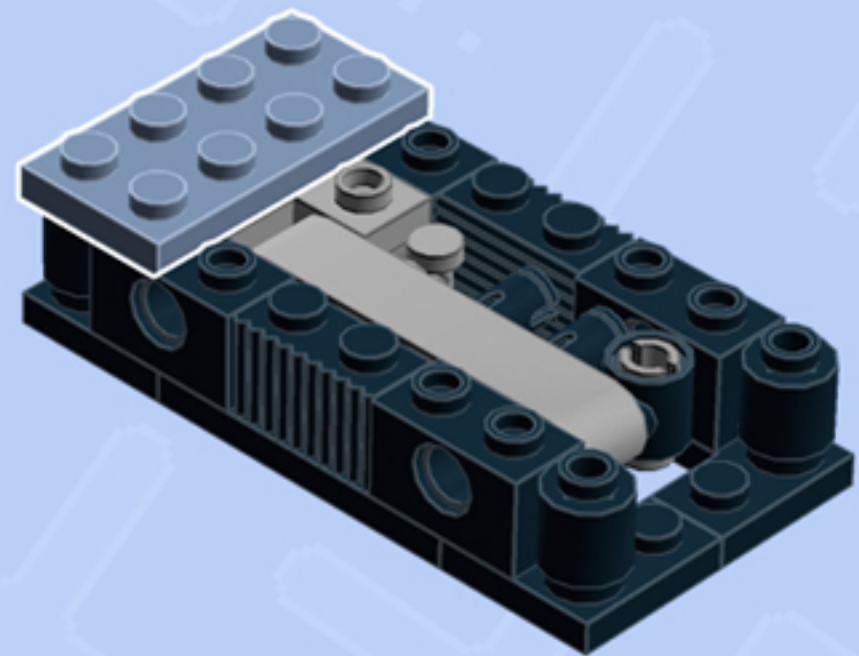

MODULAR Arcade

WALL UNIT 4X8

A LEGO® project by Chris McVeigh
chrismcveigh.com

Element ID	Color	Description	Quantity
4616245	Black	Angle Plate 1X2 / 2X4	1
6000650	Black	Angular Plate 1.5 Bot. 1X2 2/2	2
300526	Black	Brick 1X1	2
4558954	Black	Brick 1X1 W. 1 Knob	2
4162443	Black	Brick 1X4 W. 4 Knobs	1
4121715	Black	Connector Peg W. Friction	3
242026	Black	Corner Plate 1X2X2	3
307026	Black	Flat Tile 1X1	3
306926	Black	Flat Tile 1X2	4
4558170	Black	Flat Tile 1X3	1
416226	Black	Flat Tile 1X8	2
4560182	Black	Flat Tile 2X4	1
302426	Black	Plate 1X1	2
302326	Black	Plate 1X2	7

Element ID	Color	Description	Quantity
6092585	Black	Plate 1X2 W. 1 Knob	3
4107761	Black	Plate 1X2 With Slide	2
371026	Black	Plate 1X4	2
302026	Black	Plate 2X4	1
370926	Black	Plate 2X4, 3Xø4.9	1
287726	Black	Profile Brick 1X2	2
366526	Black	Roof Tile 1X2 Inv.	2
306226	Black	Round Brick 1X1	4
6073231	Black	Single Bush 2M Ø4,9	1
370026	Black	Technic Brick 1X2, Ø4.9	5
4206330	Bright Blue	Flat Tile 1X1	1
306923	Bright Blue	Flat Tile 1X2	2
6099364	Bright Reddish Violet	Flat Tile 1X1	1
4611415	Bright Reddish Violet	Flat Tile 1X2	2

Element ID	Color	Description	Quantity
4613192	Medium Lilac	Flat Tile 1X2	2
4211483	Medium Stone Grey	Connector Peg W. Knob	2
4211399	Medium Stone Grey	Plate 1X1	3
6089147	Medium Stone Grey	Plate 1X2 W. Horizontal Hole Ø4,85 Rev.	1
4211503	Medium Stone Grey	TAP Ø4.9/6.4	1
4211651	Medium Stone Grey	Technic 5M Beam	1
4620993	Sand Blue	Brick 1X4	3
6139341	Sand Blue	Flat Tile 2X3 W/ Angle	1
4169412	Sand Blue	Plate 1X4	1
6052827	Sand Blue	Plate 2X4	1
6062086	Sand Blue	Plate 4X6	1
4619636	Silver Metallic	Radiator Grille 1X2	2